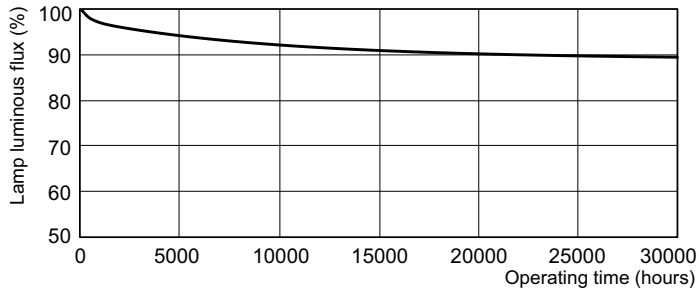

TL-D LIFEMAX Super 80

TL-D 36W/827 1SL/25

The TL-D LIFEMAX Super 80 lamp offers more lumens per watt and better color rendering than TL-D standard colors. Furthermore, it has a lower mercury content. The lamp can be operated in existing TL-D luminaires.

Product data

General Information	
Cap base	G13 [Medium Bi-Pin Fluorescent]
Life to 10% failures (nom.)	10000 h
Life to 50% failures (nom.)	15000 h
Life to 50% failures preheat (nom.)	20000 h

Light Technical	
Colour Code	827 [CCT of 2700K]
Lamp Luminous Flux (Nom)	3250 lm
Colour Designation	Incandescent White
Lumen maintenance 2,000 hours (nom.)	96 %
Lumen maintenance 5,000 hours (nom.)	94 %
Colour Temperature, horizontal (Nom)	2700 K
Lamp Luminous Efficacy EM (Nom)	90 lm/W
Colour Rendering Index,horiz (Nom)	82

Operating and Electrical	
Technical Lamp Power (Nom)	36 W
Lamp current (nom.)	0.440 A
Voltage (nom.)	103 V

Controls and Dimming	
Dimmable	yes

Mechanical and Housing	
Cap base information	Green Cap

Approval and Application	
Energy efficiency label (EEL)	A
Mercury (Hg) content (nom.)	2.0 mg

TL-D LIFEMAX Super 80

Dimensional drawing

TL-D 36W/827/GC

Product	D (max)	A (max)	B (max)	B (min)	C (max)
TL-D 36W/827 1SL/25	28 mm	1199.4 mm	1206.5 mm	1204.1 mm	1213.6 mm

Lifetime

TL-D LIFEMAX Super 80