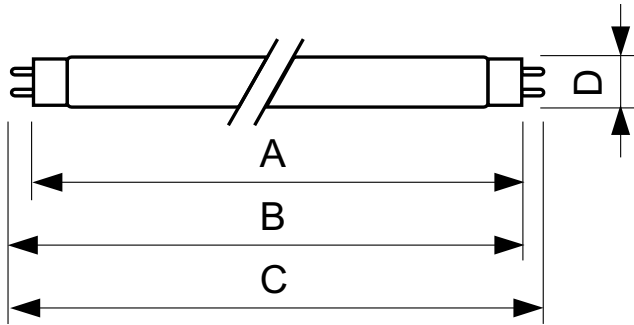

### Product data

General Information	
Cap-Base	G13 [ Medium Bi-Pin Fluorescent]
Life To 10% Failures (Nom)	10000 h
Life to 50% Failures (Nom)	15000 h
Life to 50% Failures Preheat (Nom)	20000 h

Light Technical	
Color Code	827 [ CCT of 2700K]
Luminous Flux (Rated) (Nom)	3250 lm
Color Designation	Incandescent White
Lumen Maintenance 2000 h (Nom)	96 %
Lumen Maintenance 5000 h (Nom)	94 %
Correlated Color Temperature (Nom)	2700 K
Luminous Efficacy (rated) (Nom)	90 lm/W
Color Rendering Index (Nom)	82

Operating and Electrical	
Power (Rated) (Nom)	36 W
Lamp Current (Nom)	0.440 A
Voltage (Nom)	103 V

Controls and Dimming	
Dimmable	Yes

Mechanical and Housing	
Cap-Base Information	Green Cap

Approval and Application	
Energy Efficiency Label (EEL)	A
Mercury (Hg) Content (Nom)	2.0 mg

## Dimensional drawing

Product	D (max)	A (max)	B (max)	B (min)	C (max)
TL-D 36W/827 1SL/25	28 mm	1199.4 mm	1206.5 mm	1204.1 mm	1213.6 mm

TL-D 36W/827/GC