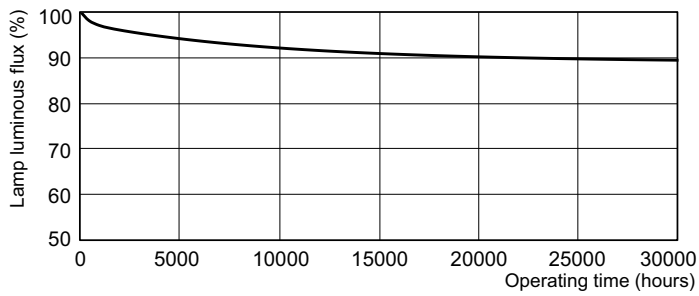

## Dimensional drawing

Product	D (max)	A (max)	B (max)	B (min)	C (max)
TL-D 36W/827 1SL/25	28 mm	1199.4 mm	1206.5 mm	1204.1 mm	1213.6 mm

TL-D 36W/827/GC

## Lifetime

TL-D Super 80 Life Expectancy 3 h cycle

TL-D Super 80 Life Expectancy 12 h cycle

TL-D Super 80 Lumen Maintenance 3 h + 12 h cycle