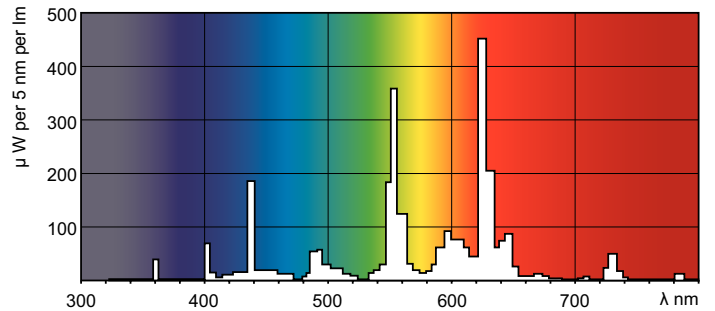

## TL-D 36W/830 1SL/25

The TL-D LIFEMAX Super 80 lamp offers more lumens per watt and better color rendering than TL-D standard colors. Furthermore, it has a lower mercury content. The lamp can be operated in existing TL-D luminaires.

### Product data

General Information	
Cap base	G13 [ Medium Bi-Pin Fluorescent]
Life to 10% failures (nom.)	10000 h
Life to 50% failures (nom.)	15000 h
Life to 50% failures preheat (nom.)	20000 h

Light Technical	
Colour Code	830 [ CCT of 3000K]
Lamp Luminous Flux (Nom)	3250 lm
Colour Designation	Warm white (WW)
Lumen maintenance 2,000 hours (nom.)	96 %
Lumen maintenance 5,000 hours (nom.)	94 %
Colour Temperature, horizontal (Nom)	3000 K
Lamp Luminous Efficacy EM (Nom)	90 lm/W
Colour Rendering Index,horiz (Nom)	83

# TL-D LIFEMAX Super 80

## Photometric data