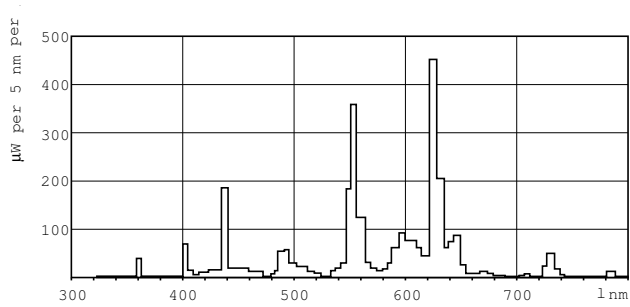

### Product data

General Information	
Cap base	G13 [ Medium Bi-Pin Fluorescent]
Life to 10% failures (nom.)	10000 h
Life to 50% failures (nom.)	15000 h
Life to 50% failures preheat (nom.)	20000 h

Light Technical	
Colour Code	830 [ CCT of 3000K]
Lamp Luminous Flux (Nom)	3250 lm
Colour Designation	Warm white (WW)
Lumen maintenance 2,000 hours (nom.)	96 %
Lumen maintenance 5,000 hours (nom.)	94 %
Colour Temperature, horizontal (Nom)	3000 K
Lamp Luminous Efficacy EM (Nom)	90 lm/W
Colour Rendering Index,horiz (Nom)	83

# TL-D LIFEMAX Super 80

## Photometric data