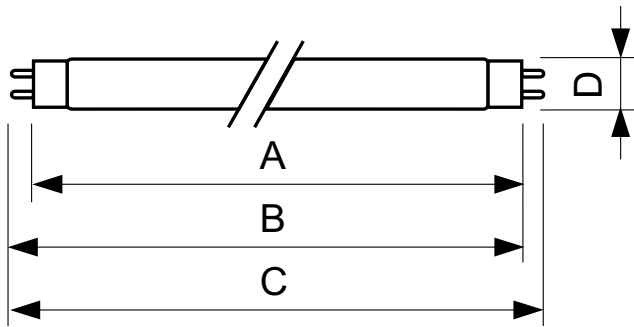

Product data

General Information	
Cap-Base	G13 [Medium Bi-Pin Fluorescent]
Life To 10% Failures (Nom)	10000 h
Life to 50% Failures (Nom)	15000 h
Life to 50% Failures Preheat (Nom)	20000 h

Light Technical	
Color Code	830 [CCT of 3000K]
Luminous Flux (Rated) (Nom)	3250 lm
Color Designation	Warm White (WW)
Lumen Maintenance 2000 h (Nom)	96 %
Lumen Maintenance 5000 h (Nom)	94 %
Correlated Color Temperature (Nom)	3000 K
Luminous Efficacy (rated) (Nom)	90 lm/W
Color Rendering Index (Nom)	83

Operating and Electrical	
Power (Rated) (Nom)	36 W
Lamp Current (Nom)	0.440 A
Voltage (Nom)	103 V

Controls and Dimming	
Dimmable	Yes

Approval and Application	
Energy Efficiency Label (EEL)	A
Mercury (Hg) Content (Nom)	2.0 mg

Product Data	
Full product code	871150028559140
Order product name	TL-D 36W/830 1SL/25
EAN/UPC - Product	8711500285591
Order code	927982283036
Numerator - Quantity Per Pack	1
Numerator - Packs per outer box	25
Material Nr. (12NC)	927982283036
Net Weight (Piece)	0.140 kg

TL-D LIFEMAX Super 80

Dimensional drawing

TL-D 36W/830 WW G13

Product	D (max)	A (max)	B (max)	B (min)	C (max)
TL-D 36W/830 1SL/25	28 mm	1199.4 mm	1206.5 mm	1204.1 mm	1213.6 mm

Photometric data

Lightcolor /830