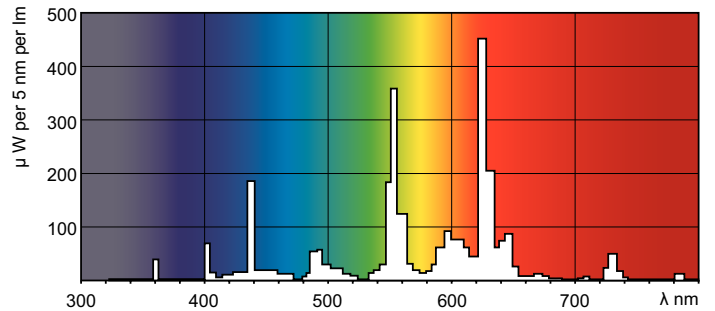

TL-D LIFEMAX Super 80

TL-D 36W/830 1SL/25

The TL-D LIFEMAX Super 80 lamp offers more lumens per watt and better color rendering than TL-D standard colors. Furthermore, it has a lower mercury content. The lamp can be operated in existing TL-D luminaires.

Product data

General Information	
Cap-Base	G13 [Medium Bi-Pin Fluorescent]
Life To 10% Failures (Nom)	10000 h
Life to 50% Failures (Nom)	15000 h
Life to 50% Failures Preheat (Nom)	20000 h

Light Technical	
Color Code	830 [CCT of 3000K]
Luminous Flux (Rated) (Nom)	3250 lm
Color Designation	Warm White (WW)
Lumen Maintenance 2000 h (Nom)	96 %
Lumen Maintenance 5000 h (Nom)	94 %
Correlated Color Temperature (Nom)	3000 K
Luminous Efficacy (rated) (Nom)	90 lm/W
Color Rendering Index (Nom)	83

TL-D LIFEMAX Super 80

Dimensional drawing

TL-D 36W/830 WW G13

Product	D (max)	A (max)	B (max)	B (min)	C (max)
TL-D 36W/830 1SL/25	28 mm	1199.4 mm	1206.5 mm	1204.1 mm	1213.6 mm

Photometric data

Lightcolor /830

Lightcolor /830

Lifetime

TL-D Super 80 Life Expectancy 3 h cycle

TL-D Super 80 Life Expectancy 12 h cycle

TL-D LIFEMAX Super 80

Lifetime

TL-D Super 80 Lumen Maintenance 3 h + 12 h cycle