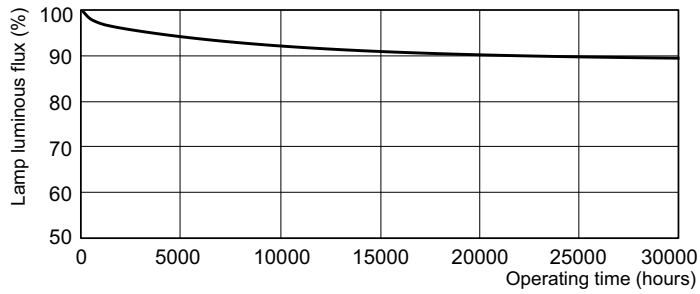

Lightcolor /830

Lifetime

TL-D Super 80 Life Expectancy 3 h cycle

TL-D Super 80 Life Expectancy 12 h cycle

TL-D LIFEMAX Super 80

Lifetime

TL-D Super 80 Lumen Maintenance 3 h + 12 h cycle