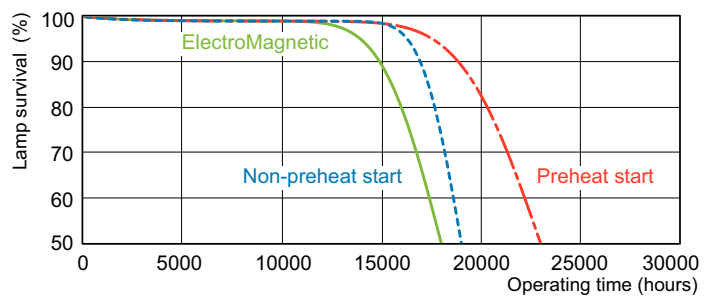

TL-D LIFEMAX Super 80

Dimensional drawing

TL-D 36W/830 WW G13

Product	D (max)	A (max)	B (max)	B (min)	C (max)
TL-D 36W/830 1SL/25	28 mm	1199.4 mm	1206.5 mm	1204.1 mm	1213.6 mm

Photometric data

Lightcolor /830

Lightcolor /830

Lifetime

TL-D Super 80 Life Expectancy 3 h cycle

TL-D Super 80 Life Expectancy 12 h cycle

TL-D LIFEMAX Super 80

Lifetime

TL-D Super 80 Lumen Maintenance 3 h + 12 h cycle