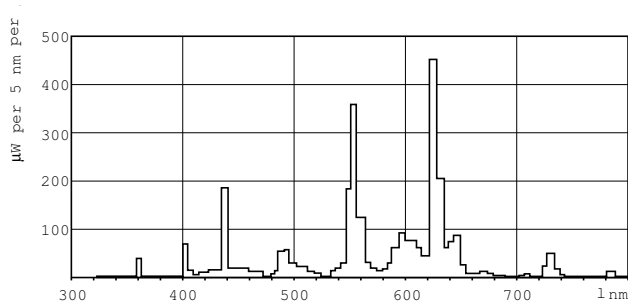

TL-D LIFEMAX Super 80

TL-D 36W/830 1SL/25

The TL-D LIFEMAX Super 80 lamp offers more lumens per watt and better color rendering than TL-D standard colors. Furthermore, it has a lower mercury content. The lamp can be operated in existing TL-D luminaires.

TL-D LIFEMAX Super 80

Dimensional drawing

TL-D 36W/830 WW G13

Product	D (max)	A (max)	B (max)	B (min)	C (max)
TL-D 36W/830 1SL/25	28 mm	1199.4 mm	1206.5 mm	1204.1 mm	1213.6 mm

Photometric data

Lightcolor /830

Lightcolor /830

Lifetime

TL-D Super 80 Life Expectancy 3 h cycle

TL-D Super 80 Life Expectancy 12 h cycle

TL-D LIFEMAX Super 80

Lifetime

TL-D Super 80 Lumen Maintenance 3 h + 12 h cycle