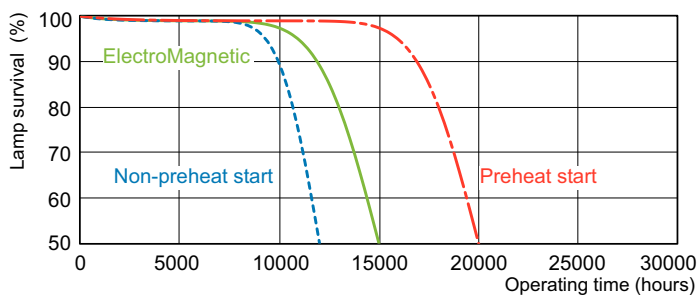

TL-D LIFEMAX Super 80

Dimensional drawing

TL-D 36W/830 WW G13

Product	D (max)	A (max)	B (max)	B (min)	C (max)
TL-D 36W/830 1SL/25	28 mm	1199.4 mm	1206.5 mm	1204.1 mm	1213.6 mm

Photometric data

Lightcolor /830

Lightcolor /830

Lifetime

TL-D Super 80 Life Expectancy 3 h cycle

TL-D Super 80 Life Expectancy 12 h cycle

TL-D LIFEMAX Super 80

Lifetime

TL-D Super 80 Lumen Maintenance 3 h + 12 h cycle