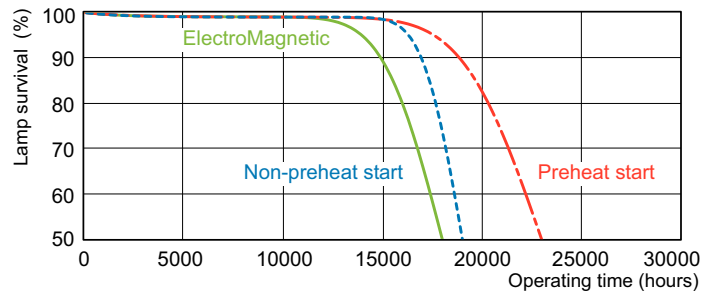

TL-D LIFEMAX Super 80

Dimensional drawing

TL-D 36W/840 CW G13

Product	D (max)	A (max)	B (max)	B (min)	C (max)
TL-D 36W/840 1SL/25	28 mm	1199.4 mm	1206.5 mm	1204.1 mm	1213.6 mm

Lifetime

TL-D LIFEMAX Super 80