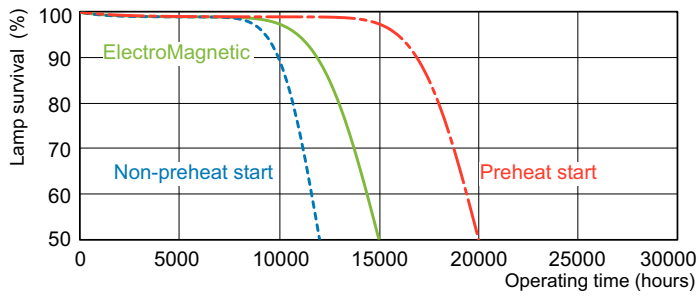

TL-D LIFEMAX Super 80

Dimensional drawing

TL-D 36W/840 CW G13

Product	D (max)	A (max)	B (max)	B (min)	C (max)
TL-D 36W/840 1SL/25	28 mm	1199.4 mm	1206.5 mm	1204.1 mm	1213.6 mm

Lifetime

TL-D LIFEMAX Super 80