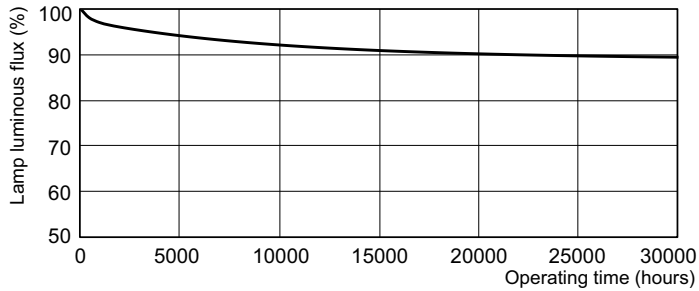

TL-D LIFEMAX Super 80

Dimensional drawing

TL-D 36W/840 CW G13

Product	D (max)	A (max)	B (max)	B (min)	C (max)
TL-D 36W/840 1SL/25	28 mm	1199.4 mm	1206.5 mm	1204.1 mm	1213.6 mm

Lifetime

TL-D LIFEMAX Super 80