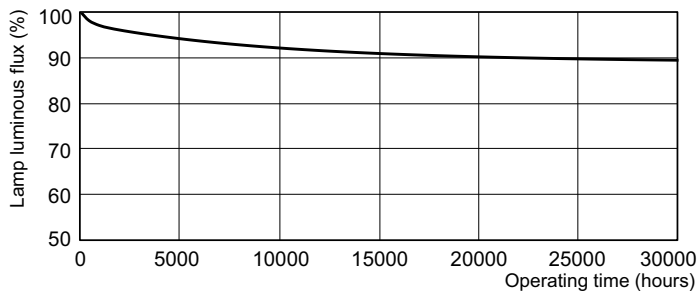

## Dimensional drawing

Product	D (max)	A (max)	B (max)	B (min)	C (max)
TL-D 36W/840 1SL/25	28 mm	1199.4 mm	1206.5 mm	1204.1 mm	1213.6 mm

TL-D 36W/840 CW G13

## Lifetime

TL-D Super 80 Life Expectancy 3 h cycle

TL-D Super 80 Life Expectancy 12 h cycle

TL-D Super 80 Lumen Maintenance 3 h + 12 h cycle