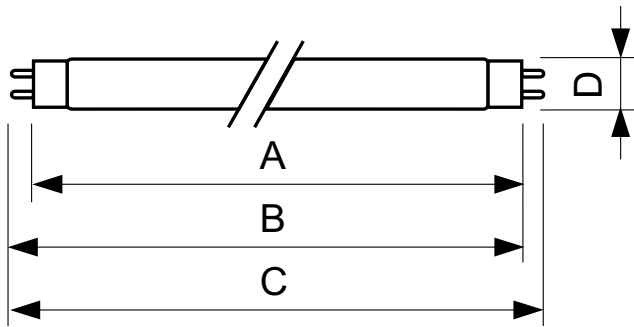

### Product data

General Information	
Cap-Base	G13 [ Medium Bi-Pin Fluorescent]
Life To 10% Failures (Nom)	10000 h
Life to 50% Failures (Nom)	15000 h
Life to 50% Failures Preheat (Nom)	20000 h

Light Technical	
Color Code	840 [ CCT of 4000K]
Luminous Flux (Rated) (Nom)	3250 lm
Color Designation	Cool White (CW)
Lumen Maintenance 2000 h (Nom)	96 %
Lumen Maintenance 5000 h (Nom)	94 %
Correlated Color Temperature (Nom)	4000 K
Luminous Efficacy (rated) (Nom)	90 lm/W
Color Rendering Index (Nom)	82

Operating and Electrical	
Power (Rated) (Nom)	36 W
Lamp Current (Nom)	0.440 A
Voltage (Nom)	103 V

Controls and Dimming	
Dimmable	Yes

Approval and Application	
Energy Efficiency Label (EEL)	A
Mercury (Hg) Content (Nom)	2.0 mg

## Dimensional drawing

Product	D (max)	A (max)	B (max)	B (min)	C (max)
TL-D 36W/840 1SL/25	28 mm	1199.4 mm	1206.5 mm	1204.1 mm	1213.6 mm

TL-D 36W/840 CW G13