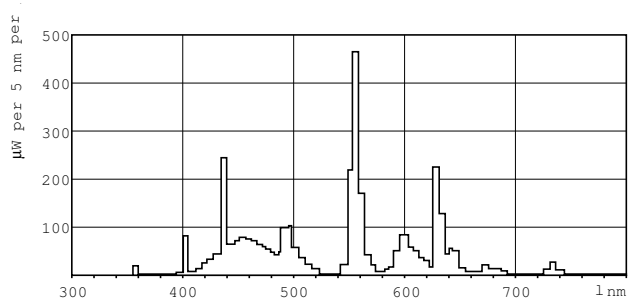

TL-D LIFEMAX Super 80

TL-D 36W/865 1SL/25

The TL-D LIFEMAX Super 80 lamp offers more lumens per watt and better color rendering than TL-D standard colors. Furthermore, it has a lower mercury content. The lamp can be operated in existing TL-D luminaires.

Product data

General Information		Controls and Dimming	
Cap base	G13 [Medium Bi-Pin Fluorescent]	Dimmable	yes
Life to 10% failures (nom.)	10000 h	Approval and Application	
Life to 50% failures (nom.)	15000 h	Energy efficiency label (EEL)	A
Life to 50% failures preheat (nom.)	20000 h	Mercury (Hg) content (nom.)	2.0 mg
Light Technical		Product Data	
Colour Code	865 [CCT of 6500K]	Full product code	871150028563840
Lamp Luminous Flux (Nom)	3070 lm	Order product name	TL-D 36W/865 1SL/25
Colour Designation	Cool Daylight	EAN/UPC – product	8711500285638
Lumen maintenance 2,000 hours (nom.)	96 %	Order code	927982286536
Lumen maintenance 5,000 hours (nom.)	94 %	Numerator – quantity per pack	1
Colour Temperature, horizontal (Nom)	6500 K	Numerator – packs per outer box	25
Lamp Luminous Efficacy EM (Nom)	85 lm/W	Material no. (12NC)	927982286536
Colour Rendering Index,horiz (Nom)	80	Net weight (piece)	0.140 kg
Operating and Electrical			
Technical Lamp Power (Nom)	36 W		
Lamp current (nom.)	0.440 A		
Voltage (nom.)	103 V		

TL-D LIFEMAX Super 80

Dimensional drawing

TL-D 36W/865 CDL G13

Product	D (max)	A (max)	B (max)	B (min)	C (max)
TL-D 36W/865 1SL/25	28 mm	1199.4 mm	1206.5 mm	1204.1 mm	1213.6 mm

Photometric data

Lifetime

TL-D LIFEMAX Super 80