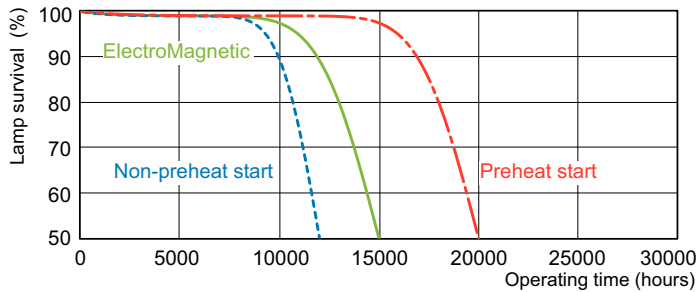

Product data

General Information		Controls and Dimming	
Cap base	G13 [Medium Bi-Pin Fluorescent]	Dimmable	yes
Life to 10% failures (nom.)	10000 h	Approval and Application	
Life to 50% failures (nom.)	15000 h	Energy efficiency label (EEL)	A
Life to 50% failures preheat (nom.)	20000 h	Mercury (Hg) content (nom.)	2.0 mg
Light Technical		Product Data	
Colour Code	865 [CCT of 6500K]	Full product code	871150028563840
Lamp Luminous Flux (Nom)	3070 lm	Order product name	TL-D 36W/865 1SL/25
Colour Designation	Cool Daylight	EAN/UPC – product	8711500285638
Lumen maintenance 2,000 hours (nom.)	96 %	Order code	927982286536
Lumen maintenance 5,000 hours (nom.)	94 %	Numerator – quantity per pack	1
Colour Temperature, horizontal (Nom)	6500 K	Numerator – packs per outer box	25
Lamp Luminous Efficacy EM (Nom)	85 lm/W	Material no. (12NC)	927982286536
Colour Rendering Index,horiz (Nom)	80	Net weight (piece)	0.140 kg
Operating and Electrical			
Technical Lamp Power (Nom)	36 W		
Lamp current (nom.)	0.440 A		
Voltage (nom.)	103 V		

TL-D LIFEMAX Super 80

Dimensional drawing

TL-D 36W/865 CDL G13

Product	D (max)	A (max)	B (max)	B (min)	C (max)
TL-D 36W/865 1SL/25	28 mm	1199.4 mm	1206.5 mm	1204.1 mm	1213.6 mm

Photometric data

Lifetime

TL-D LIFEMAX Super 80