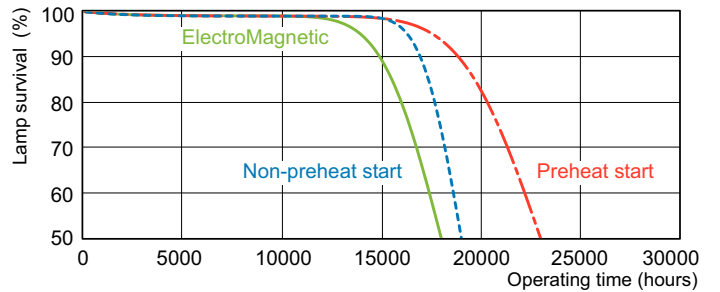

Product data

General Information		Controls and Dimming	
Cap base	G13 [Medium Bi-Pin Fluorescent]	Dimmable	yes
Life to 10% failures (nom.)	10000 h	Approval and Application	
Life to 50% failures (nom.)	15000 h	Energy efficiency label (EEL)	A
Life to 50% failures preheat (nom.)	20000 h	Mercury (Hg) content (nom.)	2.0 mg
Light Technical		Product Data	
Colour Code	865 [CCT of 6500K]	Full product code	871150028563840
Lamp Luminous Flux (Nom)	3070 lm	Order product name	TL-D 36W/865 1SL/25
Colour Designation	Cool Daylight	EAN/UPC – product	8711500285638
Lumen maintenance 2,000 hours (nom.)	96 %	Order code	927982286536
Lumen maintenance 5,000 hours (nom.)	94 %	Numerator – quantity per pack	1
Colour Temperature, horizontal (Nom)	6500 K	Numerator – packs per outer box	25
Lamp Luminous Efficacy EM (Nom)	85 lm/W	Material no. (12NC)	927982286536
Colour Rendering Index,horiz (Nom)	80	Net weight (piece)	0.140 kg
Operating and Electrical			
Technical Lamp Power (Nom)	36 W		
Lamp current (nom.)	0.440 A		
Voltage (nom.)	103 V		

TL-D LIFEMAX Super 80

Dimensional drawing

TL-D 36W/865 CDL G13

Product	D (max)	A (max)	B (max)	B (min)	C (max)
TL-D 36W/865 1SL/25	28 mm	1199.4 mm	1206.5 mm	1204.1 mm	1213.6 mm

Photometric data

Lifetime

TL-D LIFEMAX Super 80