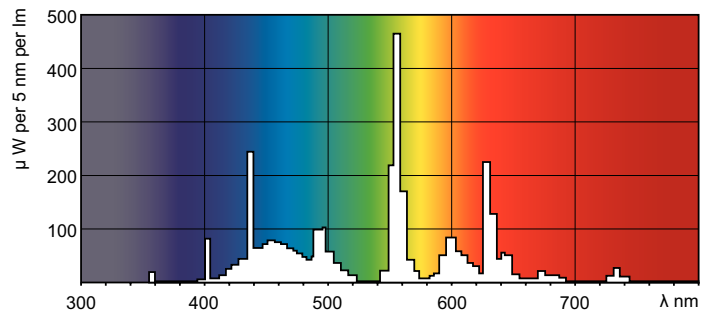

TL-D LIFEMAX Super 80

TL-D 36W/865 1SL/25

The TL-D LIFEMAX Super 80 lamp offers more lumens per watt and better color rendering than TL-D standard colors. Furthermore, it has a lower mercury content. The lamp can be operated in existing TL-D luminaires.

Product data

General Information		Controls and Dimming	
Cap base	G13 [Medium Bi-Pin Fluorescent]	Dimmable	yes
Life to 10% failures (nom.)	10000 h	Approval and Application	
Life to 50% failures (nom.)	15000 h	Energy efficiency label (EEL)	A
Life to 50% failures preheat (nom.)	20000 h	Mercury (Hg) content (nom.)	2.0 mg
Light Technical		Product Data	
Colour Code	865 [CCT of 6500K]	Full product code	871150028563840
Lamp Luminous Flux (Nom)	3070 lm	Order product name	TL-D 36W/865 1SL/25
Colour Designation	Cool Daylight	EAN/UPC – product	8711500285638
Lumen maintenance 2,000 hours (nom.)	96 %	Order code	927982286536
Lumen maintenance 5,000 hours (nom.)	94 %	Numerator – quantity per pack	1
Colour Temperature, horizontal (Nom)	6500 K	Numerator – packs per outer box	25
Lamp Luminous Efficacy EM (Nom)	85 lm/W	Material no. (12NC)	927982286536
Colour Rendering Index,horiz (Nom)	80	Net weight (piece)	0.140 kg
Operating and Electrical			
Technical Lamp Power (Nom)	36 W		
Lamp current (nom.)	0.440 A		
Voltage (nom.)	103 V		

TL-D LIFEMAX Super 80

Dimensional drawing

TL-D 36W/865 CDL G13

Product	D (max)	A (max)	B (max)	B (min)	C (max)
TL-D 36W/865 1SL/25	28 mm	1199.4 mm	1206.5 mm	1204.1 mm	1213.6 mm

Photometric data

Lifetime

TL-D LIFEMAX Super 80