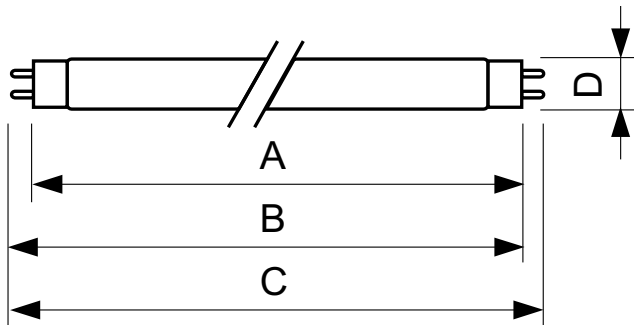

TL-D LIFEMAX Super 80

TL-D 36W/865 1SL/25

The TL-D LIFEMAX Super 80 lamp offers more lumens per watt and better color rendering than TL-D standard colors. Furthermore, it has a lower mercury content. The lamp can be operated in existing TL-D luminaires.

Product data

General Information		Controls and Dimming	
Cap base	G13 [Medium Bi-Pin Fluorescent]	Dimmable	yes
Life to 10% failures (nom.)	10000 h	Approval and Application	
Life to 50% failures (nom.)	15000 h	Energy efficiency label (EEL)	A
Life to 50% failures preheat (nom.)	20000 h	Mercury (Hg) content (nom.)	2.0 mg
Light Technical		Product Data	
Colour Code	865 [CCT of 6500K]	Full product code	871150028563840
Lamp Luminous Flux (Nom)	3070 lm	Order product name	TL-D 36W/865 1SL/25
Colour Designation	Cool Daylight	EAN/UPC – product	8711500285638
Lumen maintenance 2,000 hours (nom.)	96 %	Order code	927982286536
Lumen maintenance 5,000 hours (nom.)	94 %	Numerator – quantity per pack	1
Colour Temperature, horizontal (Nom)	6500 K	Numerator – packs per outer box	25
Lamp Luminous Efficacy EM (Nom)	85 lm/W	Material no. (12NC)	927982286536
Colour Rendering Index,horiz (Nom)	80	Net weight (piece)	0.140 kg
Operating and Electrical			
Technical Lamp Power (Nom)	36 W		
Lamp current (nom.)	0.440 A		
Voltage (nom.)	103 V		

TL-D LIFEMAX Super 80

Dimensional drawing

TL-D 36W/865 CDL G13

Product	D (max)	A (max)	B (max)	B (min)	C (max)
TL-D 36W/865 1SL/25	28 mm	1199.4 mm	1206.5 mm	1204.1 mm	1213.6 mm

Photometric data

Lifetime

TL-D LIFEMAX Super 80