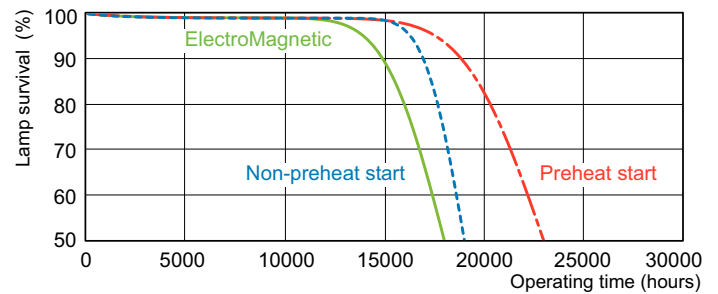

Life Expectancy Diagram - TL-D 58W/830 1SL/25