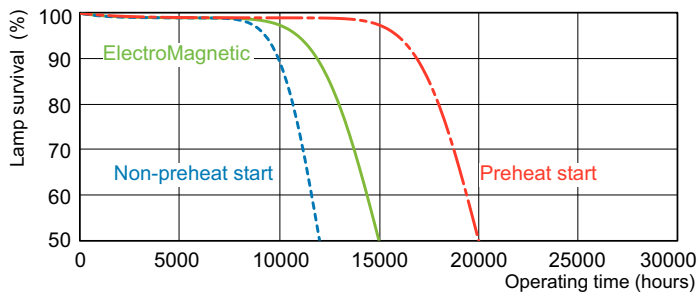

Lifetime

Life Expectancy Diagram - TL-D 58W/830 1SL/25