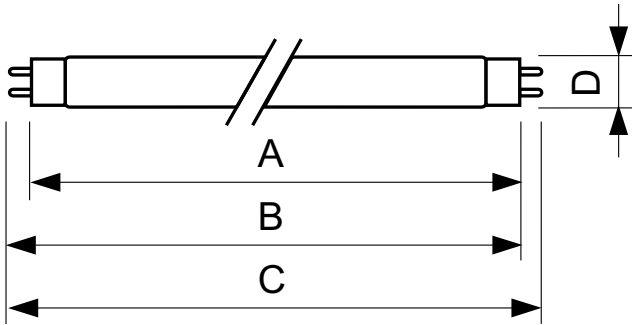

## TL-D 58W/830 1SL/25

The TL-D LIFEMAX Super 80 lamp offers more lumens per watt and better color rendering than TL-D standard colors. Furthermore, it has a lower mercury content. The lamp can be operated in existing TL-D luminaires.

### Product data

General Information	
Cap-Base	G13 [Medium Bi-Pin Fluorescent]
Life to 50% Failures (Nom)	15,000 hour(s)
Light Technical	
Color Code	830 [CCT of 3000K]
Color Designation	Warm White (WW)
Correlated Color Temperature (Nom)	3000 K
Luminous Efficacy (rated) (Nom)	89 lm/W
Color rendering index (CRI)	83
Operating and Electrical	
Power Consumption	58 W
Lamp Current (Nom)	0.670 A
Voltage (Nom)	111 V
Voltage (Nom)	111 V
Controls and Dimming	
Dimmable	Yes

Mechanical and Housing	
Bulb Shape	T8 [26 mm (T8)]
Approval and Application	
Mercury (Hg) Content (Nom)	2.0 mg
Product Data	
Order product name	TL-D 58W/830 1SL/25
Full product name	TL-D 58W/830 1SL/25
Full product code	871150028490740
Order code	927983283036
Material Nr. (12NC)	927983283036
Numerator - Quantity Per Pack	1
EAN/UPC - Product/Case	8711500284907
Numerator - Packs per outer box	25
EAN/UPC - Case	8711500284914

## Dimensional drawing

Product	D (max)	A (max)	B (max)	B (min)	C (max)
TL-D 58W/830 1SL/25	28 mm	1,500.0 mm	1,507.1 mm	1,504.7 mm	1,514.2 mm