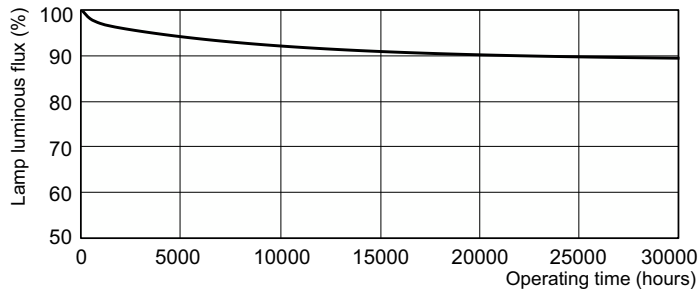

TL-D LIFEMAX Super 80

Lifetime

Lumen Maintenance Diagram - TL-D 58W/830 1SL/25