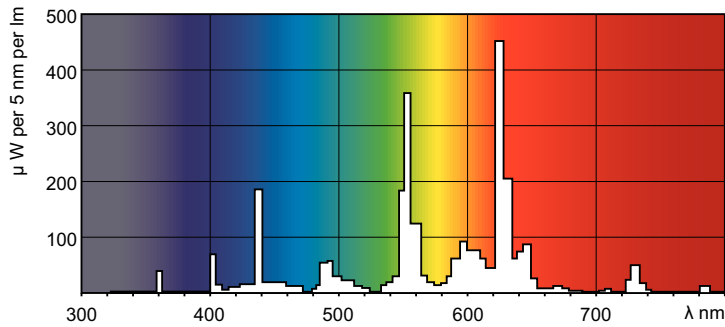

## TL-D 58W/830 1SL/25

The TL-D LIFEMAX Super 80 lamp offers more lumens per watt and better color rendering than TL-D standard colors. Furthermore, it has a lower mercury content. The lamp can be operated in existing TL-D luminaires.

### Product data

General Information	
Cap-Base	G13 [Medium Bi-Pin Fluorescent]
Life to 50% Failures (Nom)	15,000 hour(s)
Light Technical	
Color Code	830 [CCT of 3000K]
Color Designation	Warm White (WW)
Correlated Color Temperature (Nom)	3000 K
Luminous Efficacy (rated) (Nom)	89 lm/W
Color rendering index (CRI)	83
Operating and Electrical	
Power Consumption	58 W
Lamp Current (Nom)	0.670 A
Voltage (Nom)	111 V
Voltage (Nom)	111 V
Controls and Dimming	
Dimmable	Yes

Mechanical and Housing	
Bulb Shape	T8 [26 mm (T8)]
Approval and Application	
Mercury (Hg) Content (Nom)	2.0 mg
Product Data	
Order product name	TL-D 58W/830 1SL/25
Full product name	TL-D 58W/830 1SL/25
Full product code	871150028490740
Order code	927983283036
Material Nr. (12NC)	927983283036
Numerator - Quantity Per Pack	1
EAN/UPC - Product/Case	8711500284907
Numerator - Packs per outer box	25
EAN/UPC - Case	8711500284914

## Photometric data

Spectral Power Distribution Colour - TL-D 58W/830 1SL/25