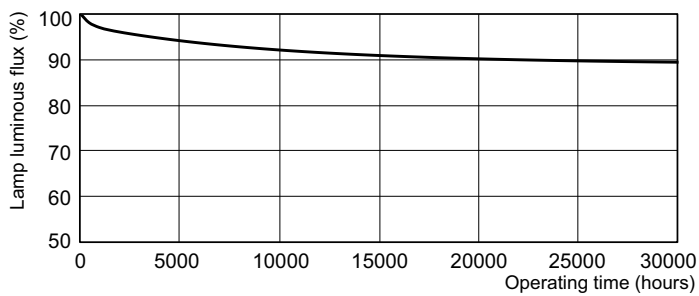

TL-D LIFEMAX Super 80

Dimensional drawing

Product	D (max)	A (max)	B (max)	B (min)	C (max)
TL-D 58W/840 1SL/25	28 mm	1500.0 mm	1507.1 mm	1504.7 mm	1514.2 mm

TL-D 58W/840/GC

Lifetime

TL-D Super 80 Life Expectancy 3 h cycle

TL-D Super 80 Life Expectancy 12 h cycle

TL-D Super 80 Lumen Maintenance 3 h + 12 h cycle

TL-D LIFEMAX Super 80