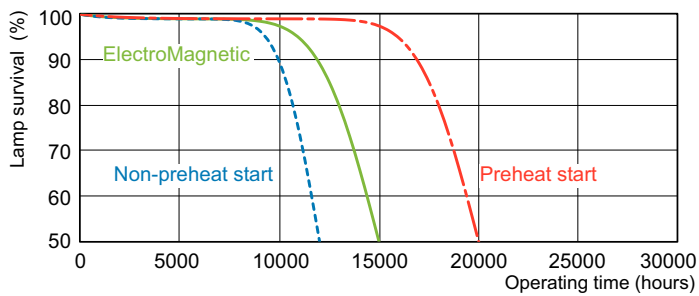

TL-D LIFEMAX Super 80

Dimensional drawing

Product	D (max)	A (max)	B (max)	B (min)	C (max)
TL-D 58W/840 1SL/25	28 mm	1500.0 mm	1507.1 mm	1504.7 mm	1514.2 mm

TL-D 58W/840/GC

Lifetime

TL-D Super 80 Life Expectancy 3 h cycle

TL-D Super 80 Life Expectancy 12 h cycle

TL-D Super 80 Lumen Maintenance 3 h + 12 h cycle

TL-D LIFEMAX Super 80