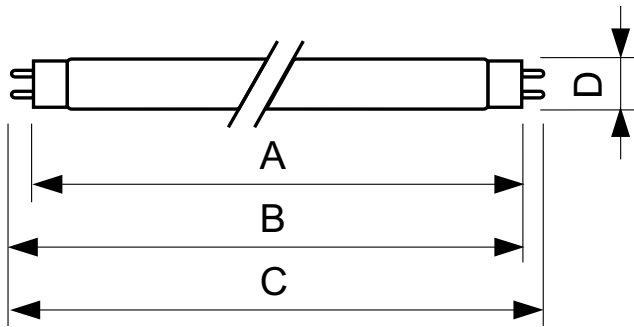

Product data

General Information	
Cap-Base	G13 [Medium Bi-Pin Fluorescent]
Life To 10% Failures (Nom)	10000 h
Life to 50% Failures (Nom)	15000 h
Life to 50% Failures Preheat (Nom)	20000 h

Light Technical	
Color Code	840 [CCT of 4000K]
Luminous Flux (Rated) (Nom)	5150 lm
Color Designation	Cool White (CW)
Lumen Maintenance 2000 h (Nom)	96 %
Lumen Maintenance 5000 h (Nom)	94 %
Correlated Color Temperature (Nom)	4000 K
Luminous Efficacy (rated) (Nom)	88 lm/W
Color Rendering Index (Nom)	82

Operating and Electrical	
Power (Rated) (Nom)	58.5 W
Lamp Current (Nom)	0.670 A
Voltage (Nom)	111 V

Controls and Dimming	
Dimmable	Yes

Mechanical and Housing	
Cap-Base Information	Green Cap

Approval and Application	
Energy Efficiency Label (EEL)	A
Mercury (Hg) Content (Nom)	2.0 mg

Product Data	
Full product code	871150028492140
Order product name	TL-D 58W/840 1SL/25
EAN/UPC - Product	8711500284921
Order code	927983284036
Numerator - Quantity Per Pack	1
Numerator - Packs per outer box	25
Material Nr. (12NC)	927983284036
Net Weight (Piece)	0.230 kg

TL-D LIFEMAX Super 80

Dimensional drawing

Product	D (max)	A (max)	B (max)	B (min)	C (max)
TL-D 58W/840 1SL/25	28 mm	1500.0 mm	1507.1 mm	1504.7 mm	1514.2 mm

TL-D 58W/840/GC

Lifetime

TL-D Super 80 Life Expectancy 3 h cycle