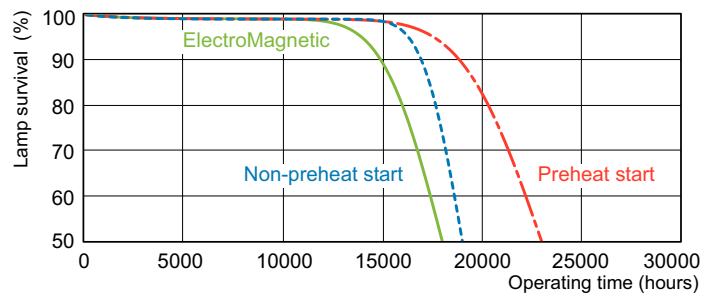

TL-D LIFEMAX Super 80

Dimensional drawing

Product	D (max)	A (max)	B (max)	B (min)	C (max)
TL-D 58W/840 1SL/25	28 mm	1500.0 mm	1507.1 mm	1504.7 mm	1514.2 mm

TL-D 58W/840/GC

Lifetime

TL-D Super 80 Life Expectancy 3 h cycle

TL-D Super 80 Life Expectancy 12 h cycle

TL-D Super 80 Lumen Maintenance 3 h + 12 h cycle

TL-D LIFEMAX Super 80