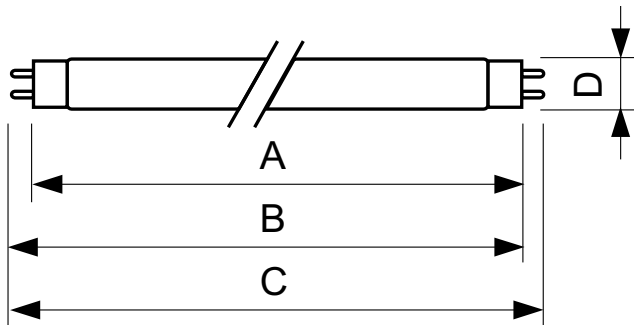

TL-D LIFEMAX Super 80

TL-D 58W/865 1SL/25

The TL-D LIFEMAX Super 80 lamp offers more lumens per watt and better color rendering than TL-D standard colors. Furthermore, it has a lower mercury content. The lamp can be operated in existing TL-D luminaires.

Product data

General Information	
Cap base	G13 [Medium Bi-Pin Fluorescent]
Life to 10% failures (nom.)	10000 h
Life to 50% failures (nom.)	15000 h
Life to 50% failures preheat (nom.)	20000 h
Light Technical	
Colour Code	865 [CCT of 6500K]
Lamp Luminous Flux (Nom)	4800 lm
Colour Designation	Cool Daylight
Lumen maintenance 2,000 hours (nom.)	96 %
Lumen maintenance 5,000 hours (nom.)	94 %
Colour Temperature, horizontal (Nom)	6500 K
Lamp Luminous Efficacy EM (Nom)	82 lm/W
Colour Rendering Index,horiz (Nom)	80
Operating and Electrical	
Technical Lamp Power (Nom)	58.5 W
Lamp current (nom.)	0.670 A
Voltage (nom.)	111 V

Controls and Dimming	
Dimmable	yes
Mechanical and Housing	
Cap base information	Green Cap
Approval and Application	
Energy efficiency label (EEL)	A
Mercury (Hg) content (nom.)	2.0 mg
Product Data	
Full product code	871150028496940
Order product name	TL-D 58W/865 1SL/25
EAN/UPC – product	8711500284969
Order code	927983286536
Numerator – quantity per pack	1
Numerator – packs per outer box	25
Material no. (12NC)	927983286536
Net weight (piece)	0.230 kg

TL-D LIFEMAX Super 80

Dimensional drawing

TL-D 58W/865/GC

Product	D (max)	A (max)	B (max)	B (min)	C (max)
TL-D 58W/865 1SL/25	28 mm	1500.0 mm	1507.1 mm	1504.7 mm	1514.2 mm

Photometric data

Lifetime

TL-D LIFEMAX Super 80