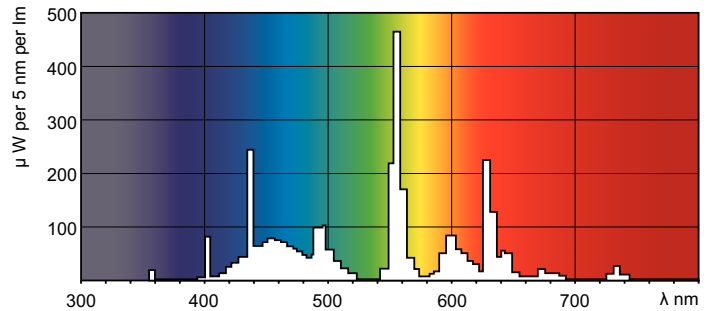

TL-D LIFEMAX Super 80

TL-D 58W/865 1SL/25

The TL-D LIFEMAX Super 80 lamp offers more lumens per watt and better color rendering than TL-D standard colors. Furthermore, it has a lower mercury content. The lamp can be operated in existing TL-D luminaires.

Product data

General Information	
Cap base	G13 [Medium Bi-Pin Fluorescent]
Life to 10% failures (nom.)	10000 h
Life to 50% failures (nom.)	15000 h
Life to 50% failures preheat (nom.)	20000 h
Light Technical	
Colour Code	865 [CCT of 6500K]
Lamp Luminous Flux (Nom)	4800 lm
Colour Designation	Cool Daylight
Lumen maintenance 2,000 hours (nom.)	96 %
Lumen maintenance 5,000 hours (nom.)	94 %
Colour Temperature, horizontal (Nom)	6500 K
Lamp Luminous Efficacy EM (Nom)	82 lm/W
Colour Rendering Index,horiz (Nom)	80
Operating and Electrical	
Technical Lamp Power (Nom)	58.5 W
Lamp current (nom.)	0.670 A
Voltage (nom.)	111 V

Controls and Dimming	
Dimmable	yes
Mechanical and Housing	
Cap base information	Green Cap
Approval and Application	
Energy efficiency label (EEL)	A
Mercury (Hg) content (nom.)	2.0 mg
Product Data	
Full product code	871150028496940
Order product name	TL-D 58W/865 1SL/25
EAN/UPC – product	8711500284969
Order code	927983286536
Numerator – quantity per pack	1
Numerator – packs per outer box	25
Material no. (12NC)	927983286536
Net weight (piece)	0.230 kg

TL-D LIFEMAX Super 80

Dimensional drawing

TL-D 58W/865/GC

Product	D (max)	A (max)	B (max)	B (min)	C (max)
TL-D 58W/865 1SL/25	28 mm	1500.0 mm	1507.1 mm	1504.7 mm	1514.2 mm

Photometric data

Lifetime

TL-D LIFEMAX Super 80