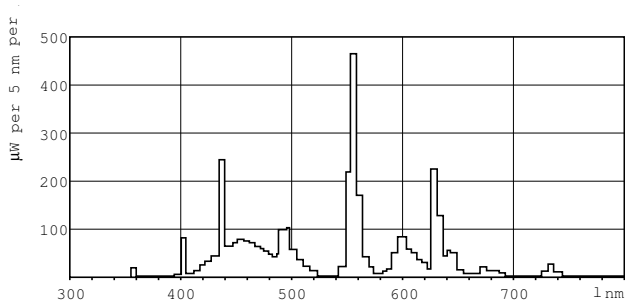

TL-D LIFEMAX Super 80

TL-D 58W/865 1SL/25

The TL-D LIFEMAX Super 80 lamp offers more lumens per watt and better color rendering than TL-D standard colors. Furthermore, it has a lower mercury content. The lamp can be operated in existing TL-D luminaires.

Product data

General Information	
Cap base	G13 [Medium Bi-Pin Fluorescent]
Life to 10% failures (nom.)	10000 h
Life to 50% failures (nom.)	15000 h
Life to 50% failures preheat (nom.)	20000 h
Light Technical	
Colour Code	865 [CCT of 6500K]
Lamp Luminous Flux (Nom)	4800 lm
Colour Designation	Cool Daylight
Lumen maintenance 2,000 hours (nom.)	96 %
Lumen maintenance 5,000 hours (nom.)	94 %
Colour Temperature, horizontal (Nom)	6500 K
Lamp Luminous Efficacy EM (Nom)	82 lm/W
Colour Rendering Index,horiz (Nom)	80
Operating and Electrical	
Technical Lamp Power (Nom)	58.5 W
Lamp current (nom.)	0.670 A
Voltage (nom.)	111 V

Controls and Dimming	
Dimmable	yes
Mechanical and Housing	
Cap base information	Green Cap
Approval and Application	
Energy efficiency label (EEL)	A
Mercury (Hg) content (nom.)	2.0 mg
Product Data	
Full product code	871150028496940
Order product name	TL-D 58W/865 1SL/25
EAN/UPC – product	8711500284969
Order code	927983286536
Numerator – quantity per pack	1
Numerator – packs per outer box	25
Material no. (12NC)	927983286536
Net weight (piece)	0.230 kg

TL-D LIFEMAX Super 80

Dimensional drawing

TL-D 58W/865/GC

Product	D (max)	A (max)	B (max)	B (min)	C (max)
TL-D 58W/865 1SL/25	28 mm	1500.0 mm	1507.1 mm	1504.7 mm	1514.2 mm

Photometric data

Lifetime

TL-D LIFEMAX Super 80