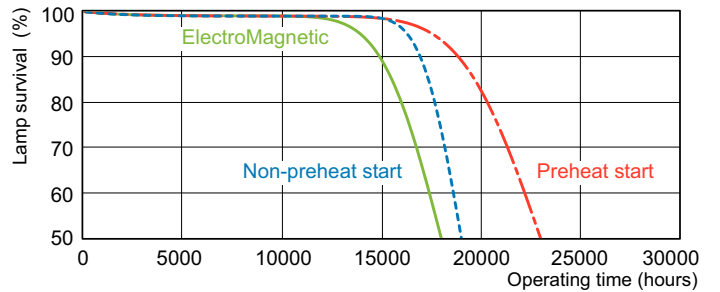

TL-D LIFEMAX Super 80

Dimensional drawing

TL-D 58W/865/GC

Product	D (max)	A (max)	B (max)	B (min)	C (max)
TL-D 58W/865 1SL/25	28 mm	1500.0 mm	1507.1 mm	1504.7 mm	1514.2 mm

Photometric data

Lifetime

TL-D LIFEMAX Super 80