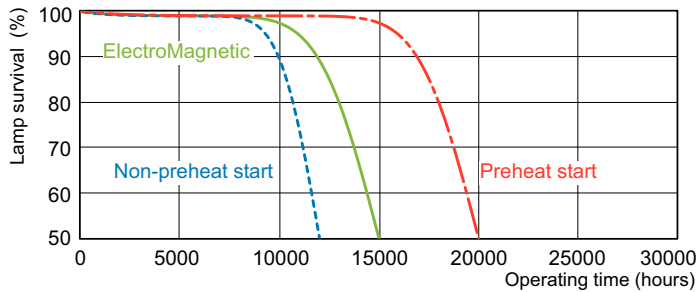

TL-D LIFEMAX Super 80

Dimensional drawing

TL-D 58W/865/GC

Product	D (max)	A (max)	B (max)	B (min)	C (max)
TL-D 58W/865 1SL/25	28 mm	1500.0 mm	1507.1 mm	1504.7 mm	1514.2 mm

Photometric data

Lifetime

TL-D LIFEMAX Super 80