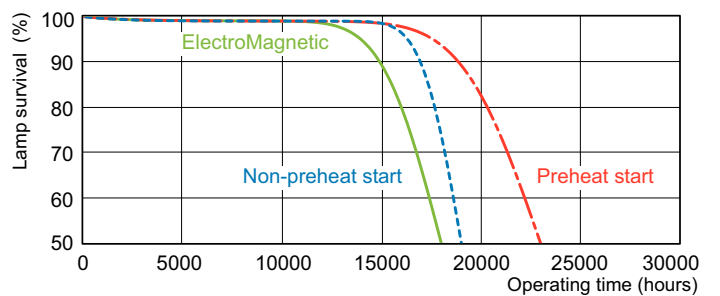

TL-D LIFEMAX Super 80

Dimensional drawing

TL-D 58W/865/GC

Product	D (max)	A (max)	B (max)	B (min)	C (max)
TL-D 58W/865 1SL/25	28 mm	1500.0 mm	1507.1 mm	1504.7 mm	1514.2 mm

Photometric data

Lightcolor /865

Lightcolor /865

Lifetime

TL-D Super 80 Life Expectancy 3 h cycle

TL-D Super 80 Life Expectancy 12 h cycle

TL-D LIFEMAX Super 80

Lifetime

TL-D Super 80 Lumen Maintenance 3 h + 12 h cycle