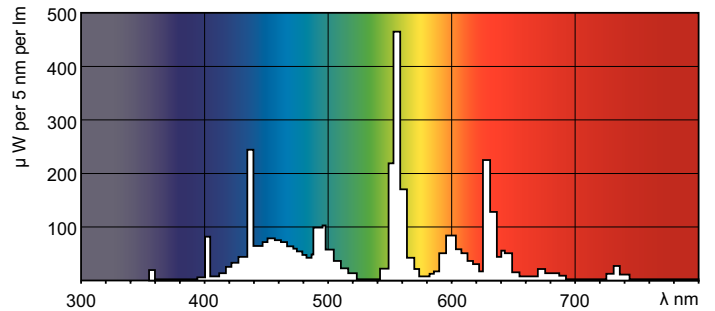

TL-D LIFEMAX Super 80

TL-D 58W/865 1SL/25

The TL-D LIFEMAX Super 80 lamp offers more lumens per watt and better color rendering than TL-D standard colors. Furthermore, it has a lower mercury content. The lamp can be operated in existing TL-D luminaires.

TL-D LIFEMAX Super 80

Dimensional drawing

TL-D 58W/865/GC

Product	D (max)	A (max)	B (max)	B (min)	C (max)
TL-D 58W/865 1SL/25	28 mm	1500.0 mm	1507.1 mm	1504.7 mm	1514.2 mm

Photometric data

Lightcolor /865

Lightcolor /865

Lifetime

TL-D Super 80 Life Expectancy 3 h cycle

TL-D Super 80 Life Expectancy 12 h cycle

TL-D LIFEMAX Super 80

Lifetime

TL-D Super 80 Lumen Maintenance 3 h + 12 h cycle