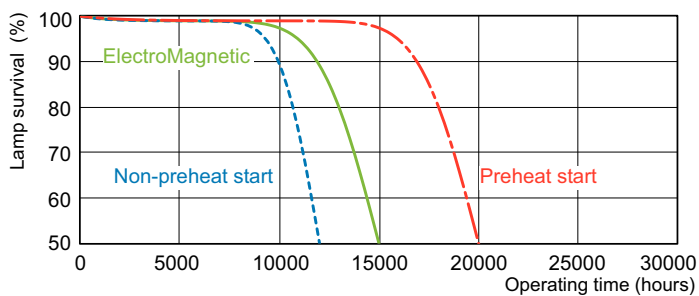

TL-D LIFEMAX Super 80

Dimensional drawing

TL-D 58W/865/GC

Product	D (max)	A (max)	B (max)	B (min)	C (max)
TL-D 58W/865 1SL/25	28 mm	1500.0 mm	1507.1 mm	1504.7 mm	1514.2 mm

Photometric data

Lightcolor /865

Lightcolor /865

Lifetime

TL-D Super 80 Life Expectancy 3 h cycle

TL-D Super 80 Life Expectancy 12 h cycle

TL-D LIFEMAX Super 80

Lifetime

TL-D Super 80 Lumen Maintenance 3 h + 12 h cycle