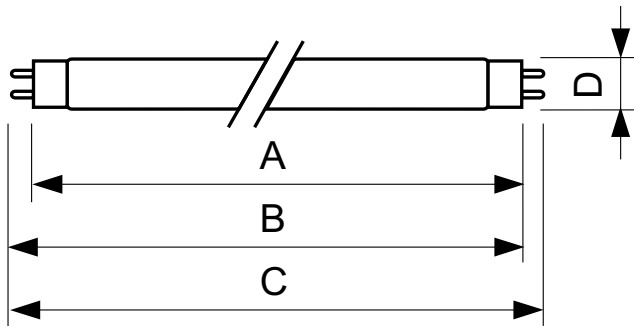

Product data

General Information	
Cap-Base	G13 [Medium Bi-Pin Fluorescent]
Life To 10% Failures (Nom)	10000 h
Life to 50% Failures (Nom)	15000 h
Life to 50% Failures Preheat (Nom)	20000 h

Light Technical	
Color Code	865 [CCT of 6500K]
Luminous Flux (Rated) (Nom)	4800 lm
Color Designation	Cool Daylight
Lumen Maintenance 2000 h (Nom)	96 %
Lumen Maintenance 5000 h (Nom)	94 %
Correlated Color Temperature (Nom)	6500 K
Luminous Efficacy (rated) (Nom)	82 lm/W
Color Rendering Index (Nom)	80

Operating and Electrical	
Power (Rated) (Nom)	58.5 W
Lamp Current (Nom)	0.670 A
Voltage (Nom)	111 V

Controls and Dimming	
Dimmable	Yes

Mechanical and Housing	
Cap-Base Information	Green Cap

Approval and Application	
Energy Efficiency Label (EEL)	A
Mercury (Hg) Content (Nom)	2.0 mg

Product Data	
Full product code	871150028496940
Order product name	TL-D 58W/865 1SL/25
EAN/UPC - Product	8711500284969
Order code	927983286536
Numerator - Quantity Per Pack	1
Numerator - Packs per outer box	25
Material Nr. (12NC)	927983286536
Net Weight (Piece)	0.230 kg

TL-D LIFEMAX Super 80

Dimensional drawing

TL-D 58W/865/GC

Product	D (max)	A (max)	B (max)	B (min)	C (max)
TL-D 58W/865 1SL/25	28 mm	1500.0 mm	1507.1 mm	1504.7 mm	1514.2 mm

Photometric data

Lightcolor /865

Lightcolor /865