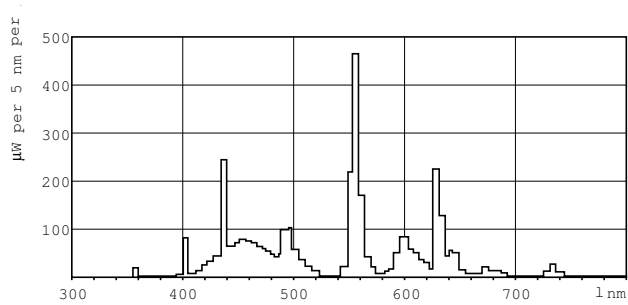

TL-D LIFEMAX Super 80

TL-D 58W/865 1SL/25

The TL-D LIFEMAX Super 80 lamp offers more lumens per watt and better color rendering than TL-D standard colors. Furthermore, it has a lower mercury content. The lamp can be operated in existing TL-D luminaires.

Product Data	
Full product code	871150028496940
Order product name	TL-D 58W/865 1SL/25
EAN/UPC - Product	8711500284969
Order code	927983286536
Numerator - Quantity Per Pack	1
Numerator - Packs per outer box	25
Material Nr. (12NC)	927983286536
Net Weight (Piece)	0.230 kg

TL-D LIFEMAX Super 80

Dimensional drawing

TL-D 58W/865/GC

Product	D (max)	A (max)	B (max)	B (min)	C (max)
TL-D 58W/865 1SL/25	28 mm	1500.0 mm	1507.1 mm	1504.7 mm	1514.2 mm

Photometric data

Lightcolor /865

Lightcolor /865

Lifetime

TL-D Super 80 Life Expectancy 3 h cycle

TL-D Super 80 Life Expectancy 12 h cycle

TL-D LIFEMAX Super 80

Lifetime

TL-D Super 80 Lumen Maintenance 3 h + 12 h cycle