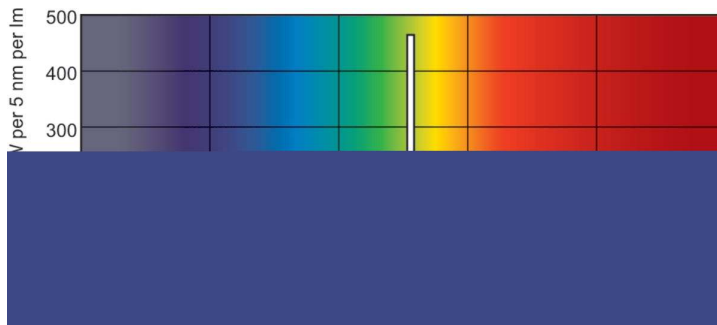

### Product data

General Information		Lamp current (nom.)	
Cap base	G13 [Medium Bi-Pin Fluorescent]	0.665 A	
Flux measurement reference	Sphere	Controls and Dimming	
Life to 50% failures (nom.)	47,000 h	Dimmable	Yes
Light Technical		Mechanical and Housing	
Colour Code	865 [CCT of 6500K]	Bulb shape	T8 [26 mm (T8)]
Luminous Flux	5,000 lm	Approval and Application	
Colour designation	Cool Daylight	Energy Efficiency Class	G
Chromaticity Coordinate X (Nom)	0.313	Mercury (Hg) content (max.)	3 mg
Chromaticity Coordinate Y (Nom)	0.337	Mercury (Hg) content (nom.)	3.0 mg
Correlated Colour Temperature	6500 K	Energy consumption kWh/1,000 hours	59 kWh
Luminous efficacy (rated) (nom.)	86 lm/W	EPREL registration number	423461
Colour rendering index (CRI)	80	Product Data	
Operating and Electrical		Order product name	MASTER TL-D Xtreme 58W/865 SLV
Power Consumption	58.9 W	Full product name	MASTER TL-D Xtreme 58W/865 1SL/25

## Dimensional drawing

Product	D (max)	A (max)	B (max)	B (min)	C (max)
MASTER TL-D Xtreme 58W/865 SLV	28 mm	1,500.0 mm	1,507.1 mm	1,504.7 mm	1,514.2 mm

## Photometric data

Spectral Power Distribution Colour - MASTER TL-D Xtreme 58W/865 SLV