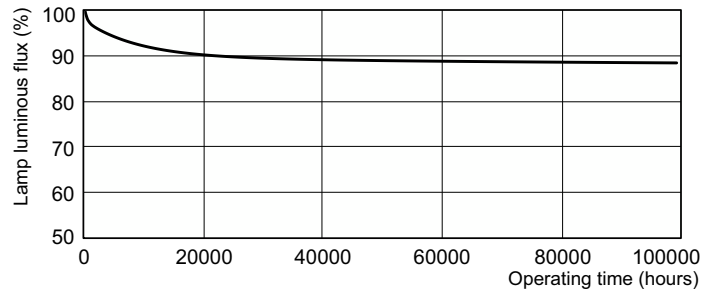

MASTER TL-D Xtreme

Lifetime

Life Expectancy Diagram - MASTER TL-D Xtreme 58W/865 SLV

Lumen Maintenance Diagram - MASTER TL-D Xtreme 58W/865 SLV