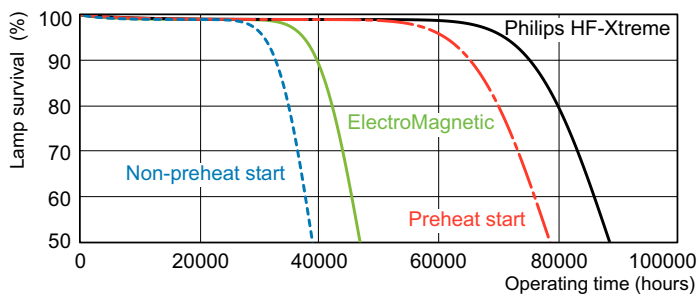

Lifetime

Life Expectancy Diagram - MASTER TL-D Xtreme 58W/865 SLV