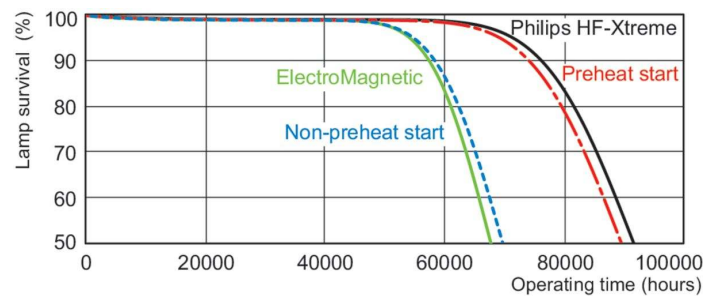

## Photometric data

Spectral Power Distribution Colour - MASTER TL-D Xtreme 58W/865 SLV

## Lifetime

Life Expectancy Diagram - MASTER TL-D Xtreme 58W/865 SLV

Life Expectancy Diagram - MASTER TL-D Xtreme 58W/865 SLV