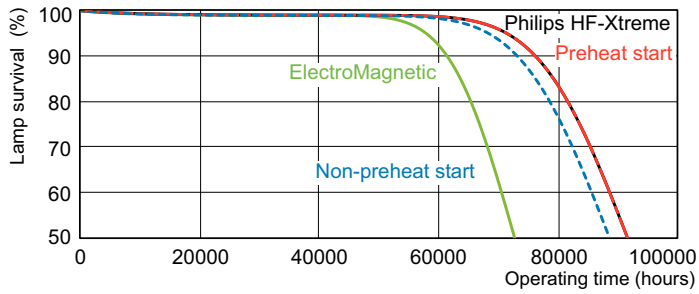

MASTER TL-D Xtreme

Lifetime

Life Expectancy Diagram - MASTER TL-D Xtreme 58W/865 SLV

Lumen Maintenance Diagram - MASTER TL-D Xtreme 58W/865 SLV