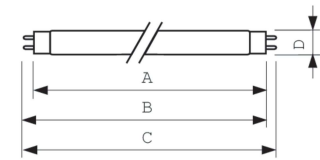

### Product data

General Information		Lamp current (nom.)	
Cap base	G13 [Medium Bi-Pin Fluorescent]	0.665 A	
Flux measurement reference	Sphere	Controls and Dimming	
Life to 50% failures (nom.)	47,000 h	Dimmable	Yes
Light Technical		Mechanical and Housing	
Colour Code	865 [CCT of 6500K]	Bulb shape	T8 [26 mm (T8)]
Luminous Flux	5,000 lm	Approval and Application	
Colour designation	Cool Daylight	Energy Efficiency Class	G
Chromaticity Coordinate X (Nom)	0.313	Mercury (Hg) content (max.)	3 mg
Chromaticity Coordinate Y (Nom)	0.337	Mercury (Hg) content (nom.)	3.0 mg
Correlated Colour Temperature	6500 K	Energy consumption kWh/1,000 hours	59 kWh
Luminous efficacy (rated) (nom.)	86 lm/W	EPREL registration number	423461
Colour rendering index (CRI)	80	Product Data	
Operating and Electrical		Order product name	MASTER TL-D Xtreme 58W/865 SLV
Power Consumption	58.9 W	Full product name	MASTER TL-D Xtreme 58W/865 1SL/25

## Dimensional drawing

Product	D (max)	A (max)	B (max)	B (min)	C (max)
MASTER TL-D Xtreme 58W/865 SLV	28 mm	1,500.0 mm	1,507.1 mm	1,504.7 mm	1,514.2 mm