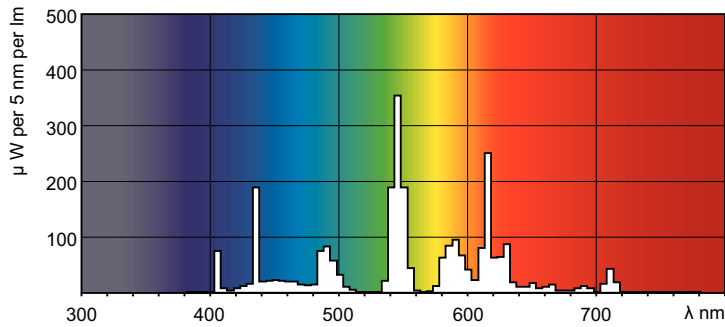

Product data

General Information	
Cap-Base	G5 [G5]
Features	HE Alto® [High Efficiency Alto]
Light Technical	
Color Code	835 [CCT of 3500K]
Luminous Flux	2,900 lm
Color Designation	White (WH)
Correlated Color Temperature (Nom)	3500 K
Luminous Efficacy (rated) (Nom)	96 lm/W
Color rendering index (CRI)	82
Operating and Electrical	
Power Consumption	27.9 W
Lamp Current (Nom)	0.170 A
Controls and Dimming	
Dimmable	Yes

Mechanical and Housing	
Bulb Shape	T5 [16 mm (T5)]
Approval and Application	
Mercury (Hg) Content (Nom)	1.4 mg
Product Data	
Order product name	28W/835 Min Bipin T5 HE ALTO
Full product name	28W/835 Min Bipin T5 HE ALTO
Order code	404853
Material Nr. (12NC)	927990683512
Numerator - Quantity Per Pack	1
EAN/UPC - Product/Case	046677404857
Numerator - Packs per outer box	48
EAN/UPC - Case	50046677404852

T5 Standard

Dimensional drawing

Product	D (max)	A (max)	B (max)	B (min)	C (max)
28W/835 Min Bipin	11/16 inch	45-1/4 inch	45-9/16 inch	45-7/16 inch	45-13/16 inch
T5 HE ALTO					

Photometric data

Spectral Power Distribution Colour - 28W/835 Min Bipin T5 HE ALTO