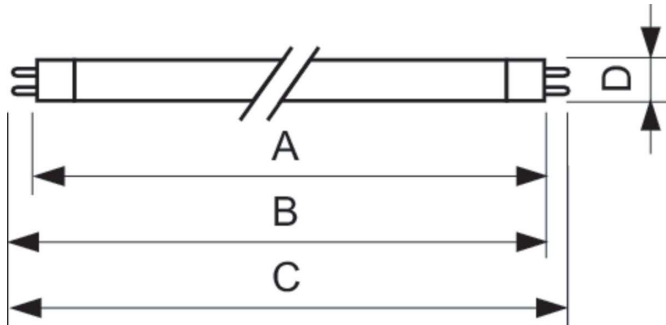

T5 Standard

28W/835 Min Bipin T5 HE ALTO

Philips T5 Fluorescent Lamps featuring ALTO® Lamp Technology offer increased energy savings and low toxicity in a slim profile.

Warnings and Safety

- Lamp contains mercury.
- Manage in Accord with Disposal Laws.
- See: www.lamprecycle.org or 1-800-555-0050

Product data

General Information	
Cap-Base	G5 [G5]
Features	HE Alto® [High Efficiency Alto]
Light Technical	
Color Code	835 [CCT of 3500K]
Luminous Flux	2,900 lm
Color Designation	White (WH)
Correlated Color Temperature (Nom)	3500 K
Luminous Efficacy (rated) (Nom)	96 lm/W
Color rendering index (CRI)	82
Operating and Electrical	
Power Consumption	27.9 W
Lamp Current (Nom)	0.170 A
Controls and Dimming	
Dimmable	Yes

Mechanical and Housing	
Bulb Shape	T5 [16 mm (T5)]
Approval and Application	
Mercury (Hg) Content (Nom)	1.4 mg
Product Data	
Order product name	28W/835 Min Bipin T5 HE ALTO
Full product name	28W/835 Min Bipin T5 HE ALTO
Order code	404853
Material Nr. (12NC)	927990683512
Numerator - Quantity Per Pack	1
EAN/UPC - Product/Case	046677404857
Numerator - Packs per outer box	48
EAN/UPC - Case	50046677404852

T5 Standard

Dimensional drawing

Product	D (max)	A (max)	B (max)	B (min)	C (max)
28W/835 Min Bipin	11/16 inch	45-1/4 inch	45-9/16 inch	45-7/16 inch	45-13/16 inch
T5 HE ALTO					

Photometric data

Spectral Power Distribution Colour - 28W/835 Min Bipin T5 HE ALTO