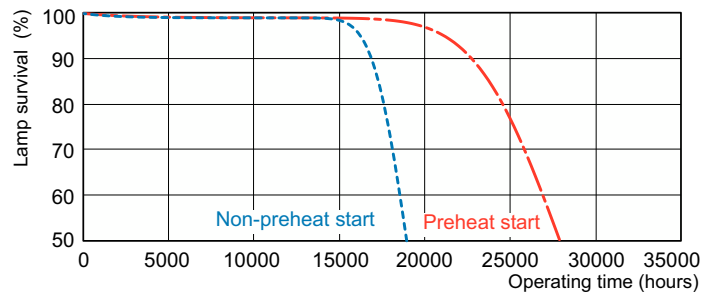

Life Expectancy Diagram - 28W/835 Min Bipin T5 HE ALTO