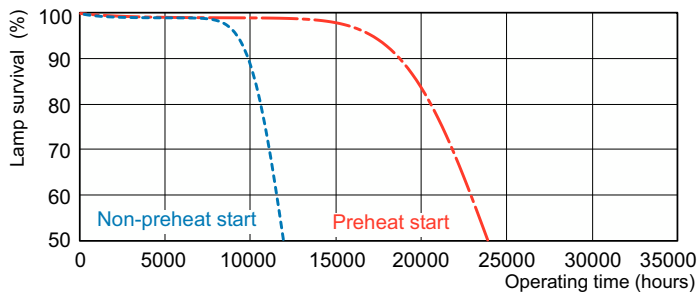

Lifetime

Life Expectancy Diagram - 28W/835 Min Bipin T5 HE ALTO