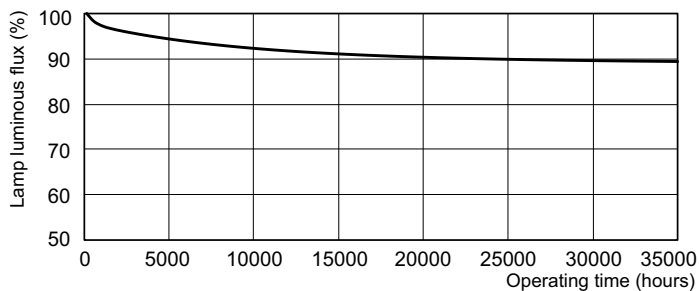

Dimensional drawing

Product	D (max)	A (max)	B (max)	B (min)	C (max)
F28T5 850 HE EA ALTO 25W	17 mm	1149.0 mm	1156.1 mm	1153.7 mm	1163.2 mm

TL5 HE Eco F28T5/850 HE EA 25W

Lifetime

MASTER TL5 HE Eco Life Expectancy 3 h cycle

MASTER TL5 HE Eco Life Expectancy 12 h cycle

MASTER TL5 HE Eco Lumen Maintenance 3 h + 12 h cycle

T5 Energy Advantage