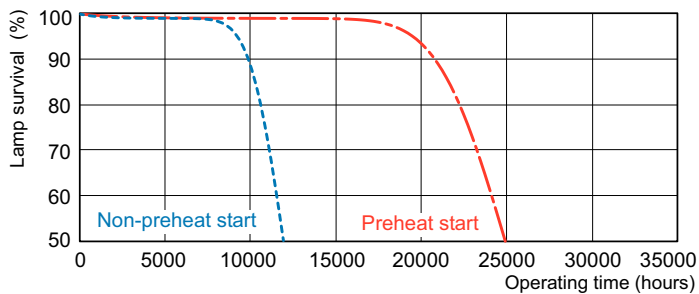

T5 Energy Advantage

Numerator - Packs per outer box	40
Material Nr. (12NC)	927991385031
Net Weight (Piece)	104.500 g

Warnings and Safety

• Lamp contains mercury. Manage in Accord with Disposal Laws. See: www.lamprecycle.org or 1-800-555-0050

Dimensional drawing

Product	D (max)	A (max)	B (max)	B (min)	C (max)
F28T5 850 HE EA ALTO 25W	17 mm	1149.0 mm	1156.1 mm	1153.7 mm	1163.2 mm

TL5 HE Eco F28T5/850 HE EA 25W

Lifetime