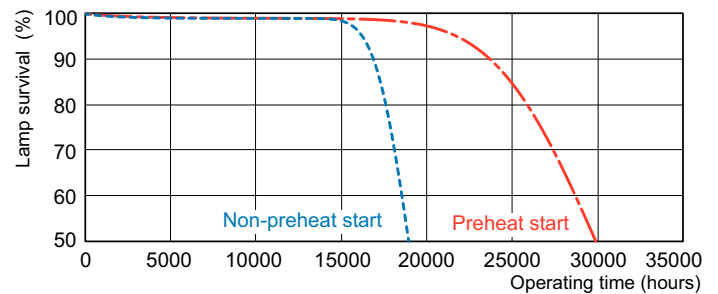

T5 Energy Advantage

Numerator - Packs per outer box	40
Material Nr. (12NC)	927991385031
Net Weight (Piece)	104.500 g

Warnings and Safety

• Lamp contains mercury. Manage in Accord with Disposal Laws. See: www.lamprecycle.org or 1-800-555-0050

Dimensional drawing

Product	D (max)	A (max)	B (max)	B (min)	C (max)
F28T5 850 HE EA ALTO 25W	17 mm	1149.0 mm	1156.1 mm	1153.7 mm	1163.2 mm

TL5 HE Eco F28T5/850 HE EA 25W

Lifetime