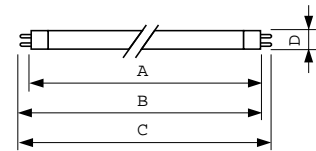

Dimensional drawing

Product	D (max)	A (max)	B (max)	B (min)	C (max)
F28T5 850 HE EA ALTO 25W	17 mm	1149.0 mm	1156.1 mm	1153.7 mm	1163.2 mm

TL5 HE Eco F28T5/850 HE EA 25W

Lifetime

MASTER TL5 HE Eco Life Expectancy 3 h cycle