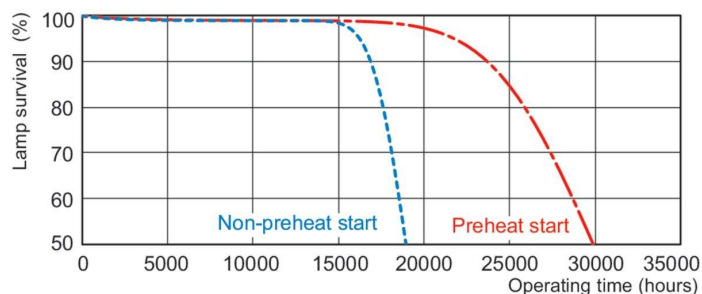

Date fotometrice

Spectral Power Distribution Colour - MASTER TL5 HO Eco 73=80W/830 UNP/40

Durată de viață

Life Expectancy Diagram - MASTER TL5 HO Eco 73=80W/830 UNP/40

Life Expectancy Diagram - MASTER TL5 HO Eco 73=80W/830 UNP/40