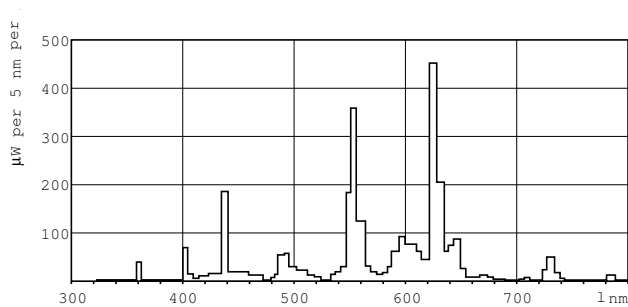

T5 High Output

F24T5/830/HO/ALTO 40PK

Philips T5 HO lamps are environmentally-responsible, ultra-slim and have extraordinary light output and longer life.

Product data

General Information	
Cap-Base	G5 [G5]
Life to 50% Failures Preheat (Nom)	30000 h
Features	HO Alto® [High Output Alto]
System Description	HO [High Output (HO)]
LSF Preheat 2000 h Rated	99 %
LSF Preheat 4000 h Rated	99 %
LSF Preheat 6000 h Rated	99 %
LSF Preheat 8000 h Rated	99 %
LSF Preheat 16000 h Rated	97 %
LSF Preheat 20000 h Rated	84 %
Light Technical	
Color Code	830 [CCT of 3000K]
Luminous Flux (Nom)	1950 lm
Luminous Flux (Rated) (Nom)	1700 lm
Color Designation	Warm White (WW)
Luminous Efficacy (@ Max Lumen, Rated) (Nom)	87 lm/W
Correlated Color Temperature (Nom)	3000 K
Luminous Efficacy (rated) (Nom)	76 lm/W
Color Rendering Index (Max)	85
Color Rendering Index (Min)	80
Color Rendering Index (Nom)	82
LLMF 2000 h Rated	96 %
LLMF 4000 h Rated	95 %

LLMF 6000 h Rated	94 %
LLMF 8000 h Rated	93 %
LLMF 12000 h Rated	92 %
LLMF 16000 h Rated	91 %
LLMF 20000 h Rated	90 %
Operating and Electrical	
Power (Rated) (Nom)	22.5 W
Lamp Current (Nom)	0.295 A
Temperature	
Design Temperature (Nom)	35 °C
Controls and Dimming	
Dimmable	Yes
Mechanical and Housing	
Cap-Base Information	Green [Green Base]
Approval and Application	
Energy Efficiency Label (EEL)	A
Mercury (Hg) Content (Nom)	1.4 mg
Product Data	
Order product name	F24T5/830/HO/ALTO 40PK

T5 High Output

EAN/UPC - Product	046677290191
Order code	290197
Numerator - Quantity Per Pack	1
Numerator - Packs per outer box	40
Material Nr. (12NC)	927992183022

Net Weight (Piece)	54.000 g
ILCOS Code	FDH-24/30/1B-L/P-G5-16/1150

Dimensional drawing

Product	D (max)	A (max)	B (max)	B (min)	C (max)
F24T5/830/HO/ALTO	17 mm	549.0 mm	556.1 mm	553.7 mm	563.2 mm
40PK					

TL5 HO F24T5/830 HO Alto

Photometric data

Lightcolor /830

Lightcolor /830