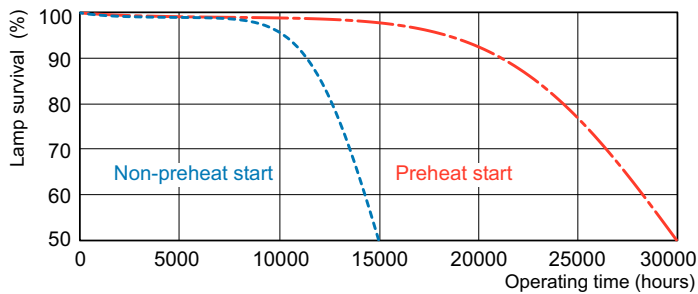

T5 High Output

F24T5/830/HO/ALTO 40PK

Philips T5 HO lamps are environmentally-responsible, ultra-slim and have extraordinary light output and longer life.

Product data

General Information	
Cap-Base	G5 [G5]
Life to 50% Failures Preheat (Nom)	30000 h
Features	HO Alto® [High Output Alto]
System Description	HO [High Output (HO)]
LSF Preheat 2000 h Rated	99 %
LSF Preheat 4000 h Rated	99 %
LSF Preheat 6000 h Rated	99 %
LSF Preheat 8000 h Rated	99 %
LSF Preheat 16000 h Rated	97 %
LSF Preheat 20000 h Rated	84 %
Light Technical	
Color Code	830 [CCT of 3000K]
Luminous Flux (Nom)	1950 lm
Luminous Flux (Rated) (Nom)	1700 lm
Color Designation	Warm White (WW)
Luminous Efficacy (@ Max Lumen, Rated) (Nom)	87 lm/W
Correlated Color Temperature (Nom)	3000 K
Luminous Efficacy (rated) (Nom)	76 lm/W
Color Rendering Index (Max)	85
Color Rendering Index (Min)	80
Color Rendering Index (Nom)	82
LLMF 2000 h Rated	96 %
LLMF 4000 h Rated	95 %

Lifetime

MASTER TL5 HO/ActiViva Life Expectancy 3 h cycle

MASTER TL5 HO/ActiViva Life Expectancy 12 h cycle

T5 High Output

Lifetime

MASTER TL5 HO/ActiViva Lumen Maintenance 3 h + 12 h cycle