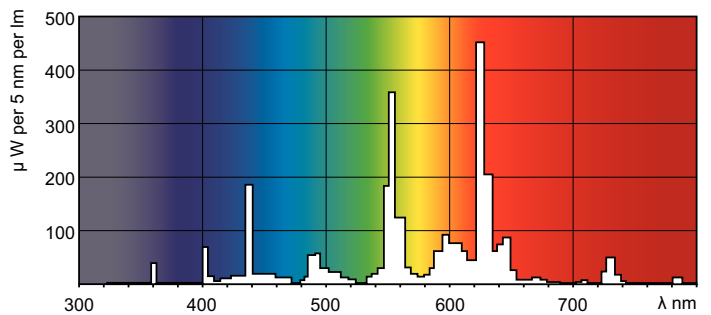

T5 High Output

F24T5/830/HO/ALTO 40PK

Philips T5 HO lamps are environmentally-responsible, ultra-slim and have extraordinary light output and longer life.

Product data

General Information	
Cap-Base	G5 [G5]
Life to 50% Failures Preheat (Nom)	30000 h
Features	HO Alto® [High Output Alto]
System Description	HO [High Output (HO)]
LSF Preheat 2000 h Rated	99 %
LSF Preheat 4000 h Rated	99 %
LSF Preheat 6000 h Rated	99 %
LSF Preheat 8000 h Rated	99 %
LSF Preheat 16000 h Rated	97 %
LSF Preheat 20000 h Rated	84 %
Light Technical	
Color Code	830 [CCT of 3000K]
Luminous Flux (Nom)	1950 lm
Luminous Flux (Rated) (Nom)	1700 lm
Color Designation	Warm White (WW)
Luminous Efficacy (@ Max Lumen, Rated) (Nom)	87 lm/W
Correlated Color Temperature (Nom)	3000 K
Luminous Efficacy (rated) (Nom)	76 lm/W
Color Rendering Index (Max)	85
Color Rendering Index (Min)	80
Color Rendering Index (Nom)	82
LLMF 2000 h Rated	96 %
LLMF 4000 h Rated	95 %

LLMF 6000 h Rated	94 %
LLMF 8000 h Rated	93 %
LLMF 12000 h Rated	92 %
LLMF 16000 h Rated	91 %
LLMF 20000 h Rated	90 %
Operating and Electrical	
Power (Rated) (Nom)	22.5 W
Lamp Current (Nom)	0.295 A
Temperature	
Design Temperature (Nom)	35 °C
Controls and Dimming	
Dimmable	Yes
Mechanical and Housing	
Cap-Base Information	Green [Green Base]
Approval and Application	
Energy Efficiency Label (EEL)	A
Mercury (Hg) Content (Nom)	1.4 mg
Product Data	
Order product name	F24T5/830/HO/ALTO 40PK

T5 High Output

EAN/UPC - Product	046677290191
Order code	290197
Numerator - Quantity Per Pack	1
Numerator - Packs per outer box	40
Material Nr. (12NC)	927992183022

Net Weight (Piece)	54.000 g
ILCOS Code	FDH-24/30/1B-L/P-G5-16/1150

Dimensional drawing

Product	D (max)	A (max)	B (max)	B (min)	C (max)
F24T5/830/HO/ALTO	17 mm	549.0 mm	556.1 mm	553.7 mm	563.2 mm
40PK					

TL5 HO F24T5/830 HO Alto

Photometric data

Lightcolor /830

Lightcolor /830