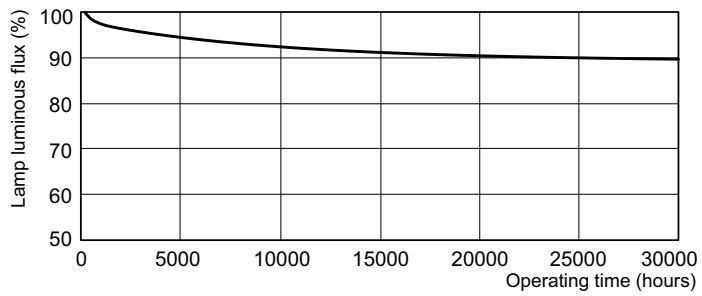

T5 High Output

F24T5/830/HO/ALTO 40PK

Philips T5 HO lamps are environmentally-responsible, ultra-slim and have extraordinary light output and longer life.

Product data

General Information	
Cap-Base	G5 [G5]
Life to 50% Failures Preheat (Nom)	30000 h
Features	HO Alto® [High Output Alto]
System Description	HO [High Output (HO)]
LSF Preheat 2000 h Rated	99 %
LSF Preheat 4000 h Rated	99 %
LSF Preheat 6000 h Rated	99 %
LSF Preheat 8000 h Rated	99 %
LSF Preheat 16000 h Rated	97 %
LSF Preheat 20000 h Rated	84 %
Light Technical	
Color Code	830 [CCT of 3000K]
Luminous Flux (Nom)	1950 lm
Luminous Flux (Rated) (Nom)	1700 lm
Color Designation	Warm White (WW)
Luminous Efficacy (@ Max Lumen, Rated) (Nom)	87 lm/W
Correlated Color Temperature (Nom)	3000 K
Luminous Efficacy (rated) (Nom)	76 lm/W
Color Rendering Index (Max)	85
Color Rendering Index (Min)	80
Color Rendering Index (Nom)	82
LLMF 2000 h Rated	96 %
LLMF 4000 h Rated	95 %

LLMF 6000 h Rated	94 %
LLMF 8000 h Rated	93 %
LLMF 12000 h Rated	92 %
LLMF 16000 h Rated	91 %
LLMF 20000 h Rated	90 %
Operating and Electrical	
Power (Rated) (Nom)	22.5 W
Lamp Current (Nom)	0.295 A
Temperature	
Design Temperature (Nom)	35 °C
Controls and Dimming	
Dimmable	Yes
Mechanical and Housing	
Cap-Base Information	Green [Green Base]
Approval and Application	
Energy Efficiency Label (EEL)	A
Mercury (Hg) Content (Nom)	1.4 mg
Product Data	
Order product name	F24T5/830/HO/ALTO 40PK

Lifetime

MASTER TL5 HO/ActiViva Life Expectancy 3 h cycle

MASTER TL5 HO/ActiViva Life Expectancy 12 h cycle

T5 High Output

Lifetime

MASTER TL5 HO/ActiViva Lumen Maintenance 3 h + 12 h cycle