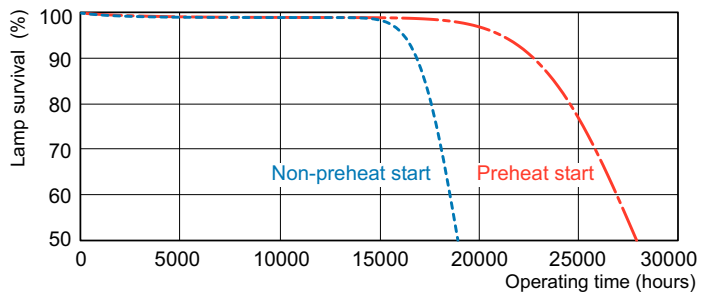

T5 High Output

F24T5/830/HO/ALTO 40PK

Philips T5 HO lamps are environmentally-responsible, ultra-slim and have extraordinary light output and longer life.

Product data

General Information	
Cap-Base	G5 [G5]
Life to 50% Failures Preheat (Nom)	30000 h
Features	HO Alto® [High Output Alto]
System Description	HO [High Output (HO)]
LSF Preheat 2000 h Rated	99 %
LSF Preheat 4000 h Rated	99 %
LSF Preheat 6000 h Rated	99 %
LSF Preheat 8000 h Rated	99 %
LSF Preheat 16000 h Rated	97 %
LSF Preheat 20000 h Rated	84 %
Light Technical	
Color Code	830 [CCT of 3000K]
Luminous Flux (Nom)	1950 lm
Luminous Flux (Rated) (Nom)	1700 lm
Color Designation	Warm White (WW)
Luminous Efficacy (@ Max Lumen, Rated) (Nom)	87 lm/W
Correlated Color Temperature (Nom)	3000 K
Luminous Efficacy (rated) (Nom)	76 lm/W
Color Rendering Index (Max)	85
Color Rendering Index (Min)	80
Color Rendering Index (Nom)	82
LLMF 2000 h Rated	96 %
LLMF 4000 h Rated	95 %

Dimensional drawing

Product	D (max)	A (max)	B (max)	B (min)	C (max)
F24T5/830/HO/ALTO	17 mm	549.0 mm	556.1 mm	553.7 mm	563.2 mm
40PK					

TL5 HO F24T5/830 HO Alto

Photometric data

Lightcolor /830

Lightcolor /830

Lifetime

MASTER TL5 HO/ActiViva Life Expectancy 3 h cycle

MASTER TL5 HO/ActiViva Life Expectancy 12 h cycle

T5 High Output

Lifetime

MASTER TL5 HO/ActiViva Lumen Maintenance 3 h + 12 h cycle