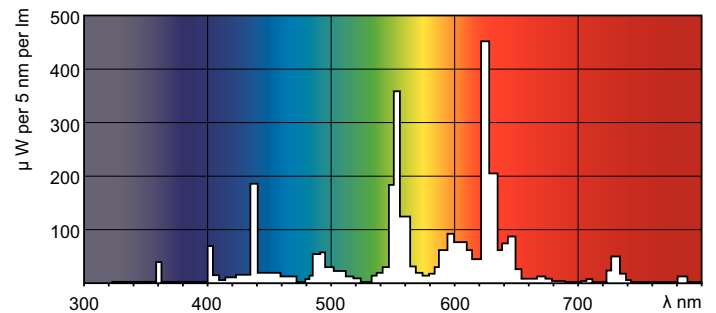

### Product data

General Information	
Base	G5 [ G5]
Life to 50% Failures Preheat (Nom)	30000 h
Features	HO Alto® [ High Output Alto]
System Description	High Output (HO)
LSF Preheat 2000 h Rated	99 %
LSF Preheat 4000 h Rated	99 %
LSF Preheat 6000 h Rated	99 %
LSF Preheat 8000 h Rated	99 %
LSF Preheat 16000 h Rated	97 %
LSF Preheat 20000 h Rated	84 %
Light Technical	
Color Code	830 [ CCT of 3000K]
Initial lumen (Nom)	1950 lm
Luminous Flux (Rated) (Nom)	1700 lm
Color Designation	Warm White (WW)
Luminous Efficacy (@ Max Lumen, Rated) (Nom)	87 lm/W
Correlated Color Temperature (Nom)	3000 K
Luminous Efficacy (rated) (Nom)	76 lm/W
Color Rendering Index (Max)	85
Color Rendering Index (Min)	80
Color Rendering Index (Nom)	82
LLMF 2000 h Rated	96 %
LLMF 4000 h Rated	95 %

### Dimensional drawing

Product	D (max)	A (max)	B (max)	B (min)	C (max)
F24T5/830/HO/ALTO 40PK	17 mm	549.0 mm	556.1 mm	553.7 mm	563.2 mm

TL5 HO F24T5/830 HO Alto

### Photometric data

Lightcolor /830

Lightcolor /830