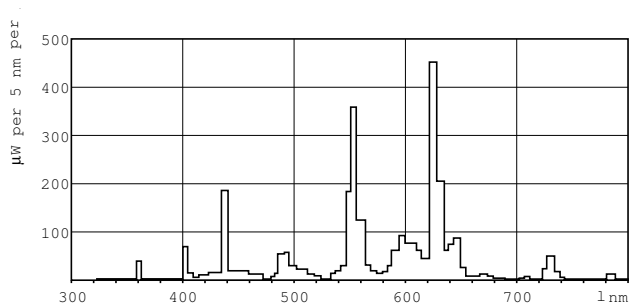

T5 High Output

EAN/UPC - Product	046677290191
Order code	290197
Numerator - Quantity Per Pack	1
Numerator - Packs per outer box	40
Material Nr. (12NC)	927992183022

Net Weight (Piece)	54.000 g
ILCOS Code	FDH-24/30/1B-L/P-G5-16/1150

Warnings and Safety

· Lamp contains mercury. Manage in Accord with Disposal Laws. See: www.lamprecycle.org or 1-800-555-0050

Dimensional drawing

Product	D (max)	A (max)	B (max)	B (min)	C (max)
F24T5/830/HO/ALTO 40PK	17 mm	549.0 mm	556.1 mm	553.7 mm	563.2 mm

TL5 HO F24T5/830 HO Alto

Photometric data

Lightcolor /830