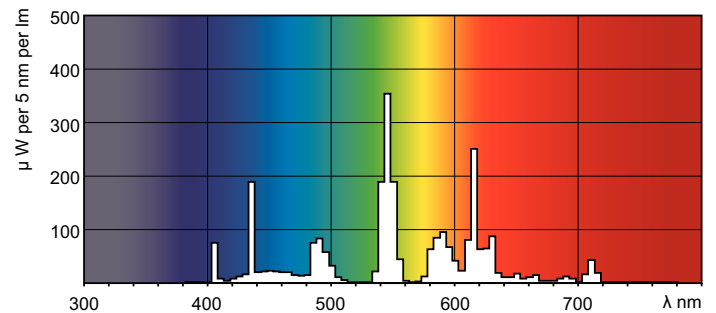

Lightcolor /835