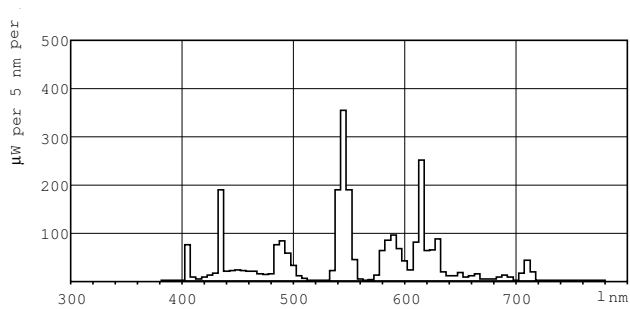

T5 High Output

EAN/UPC - Product	046677290207
Order code	290205
Numerator - Quantity Per Pack	1
Numerator - Packs per outer box	40
Material Nr. (12NC)	927992183522

Net Weight (Piece)	54.000 g
ILCOS Code	FDH-24/35/1B-L/P-G5-16/850

Warnings and Safety

· Lamp contains mercury. Manage in Accord with Disposal Laws. See: www.lamprecycle.org or 1-800-555-0050

Dimensional drawing

Product	D (max)	A (max)	B (max)	B (min)	C (max)
24W/835 Min Bipin T5 HO	17 mm	549.0 mm	556.1 mm	553.7 mm	563.2 mm
ALTO UNP					

TL5 HO F24T5/835 HO Alto

Photometric data

Lightcolor /835