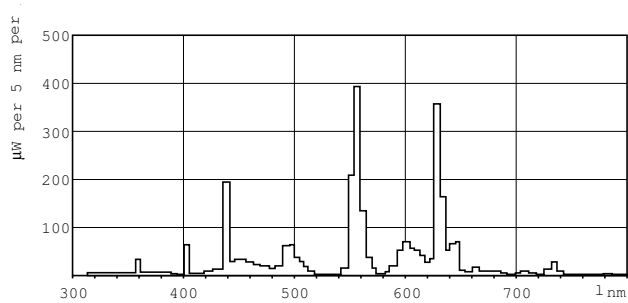

T5 High Output

F24T5/841/HO/ALTO 40PK

Philips T5 HO lamps are environmentally-responsible, ultra-slim and have extraordinary light output and longer life.

Product data

General Information	
Base	G5 [G5]
Life to 50% Failures Preheat (Nom)	30000 h
Features	HO Alto® [High Output Alto]
System Description	High Output (HO)
LSF Preheat 2000 h Rated	99 %
LSF Preheat 4000 h Rated	99 %
LSF Preheat 6000 h Rated	99 %
LSF Preheat 8000 h Rated	99 %
LSF Preheat 16000 h Rated	97 %
LSF Preheat 20000 h Rated	84 %
Light Technical	
Color Code	841 [CCT of 4100K]
Initial lumen (Nom)	1950 lm
Luminous Flux (Rated) (Nom)	1700 lm
Color Designation	Cool White (CW)
Luminous Efficacy (@ Max Lumen, Rated) (Nom)	87 lm/W
Correlated Color Temperature (Nom)	4100 K
Luminous Efficacy (rated) (Nom)	76 lm/W
Color Rendering Index (Max)	85
Color Rendering Index (Min)	80
Color Rendering Index (Nom)	82
LLMF 2000 h Rated	96 %
LLMF 4000 h Rated	95 %

LLMF 6000 h Rated	94 %
LLMF 8000 h Rated	93 %
LLMF 12000 h Rated	92 %
LLMF 16000 h Rated	91 %
LLMF 20000 h Rated	90 %
Operating and Electrical	
Power (Rated) (Nom)	22.5 W
Lamp Current (Nom)	0.295 A
Temperature	
Design Temperature (Nom)	35 °C
Controls and Dimming	
Dimmable	Yes
Mechanical and Housing	
Cap-Base Information	Green [Green Cap]
Approval and Application	
Energy Efficiency Label (EEL)	A
Mercury (Hg) Content (Nom)	1.4 mg
Product Data	
Order product name	24W/841 Min Bipin T5 HO ALTO UNP

Warnings and Safety

· Lamp contains mercury. Manage in Accord with Disposal Laws. See: www.lamprecycle.org or 1-800-555-0050

Dimensional drawing

Product	D (max)	A (max)	B (max)	B (min)	C (max)
24W/841 Min Bipin T5 HO	17 mm	549.0 mm	556.1 mm	553.7 mm	563.2 mm
ALTO UNP					

TL5 HO F24T5/841 HO Alto

Photometric data

Lightcolor /840

Lightcolor /840

T5 High Output

Lifetime

MASTER TL5 HO/ActiViva Life Expectancy 3 h cycle

MASTER TL5 HO/ActiViva Life Expectancy 12 h cycle