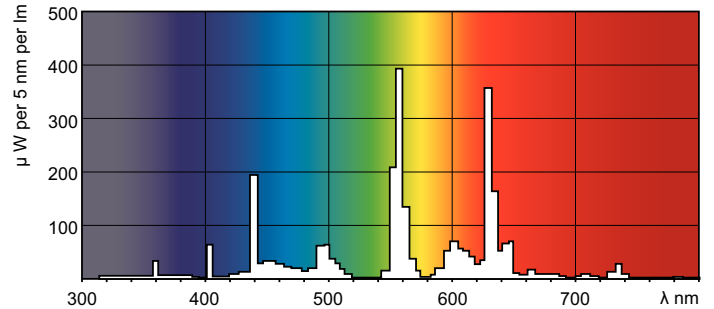

T5 High Output

F24T5/841/HO/ALTO 40PK

Philips T5 HO lamps are environmentally-responsible, ultra-slim and have extraordinary light output and longer life.

Product data

General Information	
Base	G5 [G5]
Life to 50% Failures Preheat (Nom)	30000 h
Features	HO Alto® [High Output Alto]
System Description	High Output (HO)
LSF Preheat 2000 h Rated	99 %
LSF Preheat 4000 h Rated	99 %
LSF Preheat 6000 h Rated	99 %
LSF Preheat 8000 h Rated	99 %
LSF Preheat 16000 h Rated	97 %
LSF Preheat 20000 h Rated	84 %
Light Technical	
Color Code	841 [CCT of 4100K]
Initial lumen (Nom)	1950 lm
Luminous Flux (Rated) (Nom)	1700 lm
Color Designation	Cool White (CW)
Luminous Efficacy (@ Max Lumen, Rated) (Nom)	87 lm/W
Correlated Color Temperature (Nom)	4100 K
Luminous Efficacy (rated) (Nom)	76 lm/W
Color Rendering Index (Max)	85
Color Rendering Index (Min)	80
Color Rendering Index (Nom)	82
LLMF 2000 h Rated	96 %
LLMF 4000 h Rated	95 %

LLMF 6000 h Rated	94 %
LLMF 8000 h Rated	93 %
LLMF 12000 h Rated	92 %
LLMF 16000 h Rated	91 %
LLMF 20000 h Rated	90 %
Operating and Electrical	
Power (Rated) (Nom)	22.5 W
Lamp Current (Nom)	0.295 A
Temperature	
Design Temperature (Nom)	35 °C
Controls and Dimming	
Dimmable	Yes
Mechanical and Housing	
Cap-Base Information	Green [Green Cap]
Approval and Application	
Energy Efficiency Label (EEL)	A
Mercury (Hg) Content (Nom)	1.4 mg
Product Data	
Order product name	24W/841 Min Bipin T5 HO ALTO UNP

Warnings and Safety

· Lamp contains mercury. Manage in Accord with Disposal Laws. See: www.lamprecycle.org or 1-800-555-0050

Dimensional drawing

Product	D (max)	A (max)	B (max)	B (min)	C (max)
24W/841 Min Bipin T5 HO	17 mm	549.0 mm	556.1 mm	553.7 mm	563.2 mm
ALTO UNP					

TL5 HO F24T5/841 HO Alto

Photometric data

Lightcolor /840

Lightcolor /840

T5 High Output

Lifetime

MASTER TL5 HO/ActiViva Life Expectancy 3 h cycle

MASTER TL5 HO/ActiViva Life Expectancy 12 h cycle