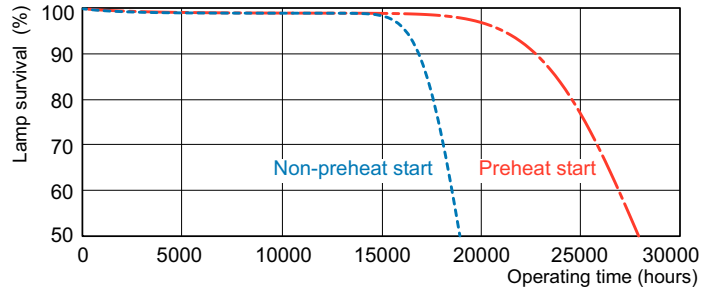

T5 High Output

F24T5/841/HO/ALTO 40PK

Philips T5 HO lamps are environmentally-responsible, ultra-slim and have extraordinary light output and longer life.

Product data

General Information	
Base	G5 [G5]
Life to 50% Failures Preheat (Nom)	30000 h
Features	HO Alto® [High Output Alto]
System Description	High Output (HO)
LSF Preheat 2000 h Rated	99 %
LSF Preheat 4000 h Rated	99 %
LSF Preheat 6000 h Rated	99 %
LSF Preheat 8000 h Rated	99 %
LSF Preheat 16000 h Rated	97 %
LSF Preheat 20000 h Rated	84 %
Light Technical	
Color Code	841 [CCT of 4100K]
Initial lumen (Nom)	1950 lm
Luminous Flux (Rated) (Nom)	1700 lm
Color Designation	Cool White (CW)
Luminous Efficacy (@ Max Lumen, Rated) (Nom)	87 lm/W
Correlated Color Temperature (Nom)	4100 K
Luminous Efficacy (rated) (Nom)	76 lm/W
Color Rendering Index (Max)	85
Color Rendering Index (Min)	80
Color Rendering Index (Nom)	82
LLMF 2000 h Rated	96 %
LLMF 4000 h Rated	95 %

TL5 HO F24T5/841 HO Alto

Photometric data

Lightcolor /840

Lightcolor /840

T5 High Output

Lifetime

MASTER TL5 HO/ActiViva Life Expectancy 3 h cycle

MASTER TL5 HO/ActiViva Life Expectancy 12 h cycle