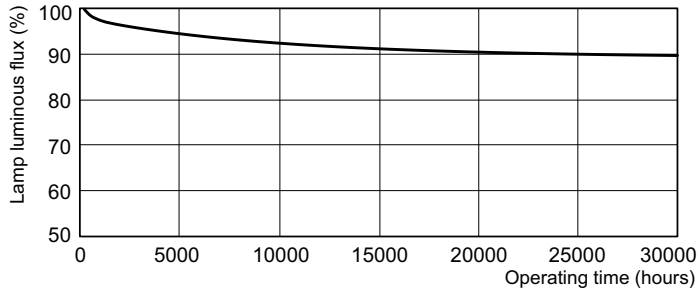

T5 High Output

F24T5/841/HO/ALTO 40PK

Philips T5 HO lamps are environmentally-responsible, ultra-slim and have extraordinary light output and longer life.

Product data

General Information	
Base	G5 [G5]
Life to 50% Failures Preheat (Nom)	30000 h
Features	HO Alto® [High Output Alto]
System Description	High Output (HO)
LSF Preheat 2000 h Rated	99 %
LSF Preheat 4000 h Rated	99 %
LSF Preheat 6000 h Rated	99 %
LSF Preheat 8000 h Rated	99 %
LSF Preheat 16000 h Rated	97 %
LSF Preheat 20000 h Rated	84 %
Light Technical	
Color Code	841 [CCT of 4100K]
Initial lumen (Nom)	1950 lm
Luminous Flux (Rated) (Nom)	1700 lm
Color Designation	Cool White (CW)
Luminous Efficacy (@ Max Lumen, Rated) (Nom)	87 lm/W
Correlated Color Temperature (Nom)	4100 K
Luminous Efficacy (rated) (Nom)	76 lm/W
Color Rendering Index (Max)	85
Color Rendering Index (Min)	80
Color Rendering Index (Nom)	82
LLMF 2000 h Rated	96 %
LLMF 4000 h Rated	95 %

Warnings and Safety

· Lamp contains mercury. Manage in Accord with Disposal Laws. See: www.lamprecycle.org or 1-800-555-0050

Dimensional drawing

Product	D (max)	A (max)	B (max)	B (min)	C (max)
24W/841 Min Bipin T5 HO	17 mm	549.0 mm	556.1 mm	553.7 mm	563.2 mm
ALTO UNP					

TL5 HO F24T5/841 HO Alto

Photometric data

Lightcolor /840

Lightcolor /840

T5 High Output

Lifetime

MASTER TL5 HO/ActiViva Life Expectancy 3 h cycle

MASTER TL5 HO/ActiViva Life Expectancy 12 h cycle