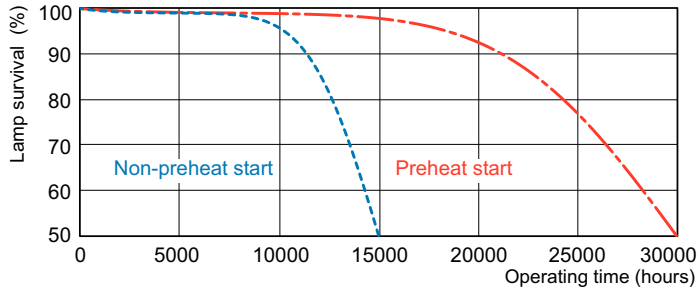

T5 High Output

F24T5/841/HO/ALTO 40PK

Philips T5 HO lamps are environmentally-responsible, ultra-slim and have extraordinary light output and longer life.

Product data

General Information	
Base	G5 [G5]
Life to 50% Failures Preheat (Nom)	30000 h
Features	HO Alto® [High Output Alto]
System Description	High Output (HO)
LSF Preheat 2000 h Rated	99 %
LSF Preheat 4000 h Rated	99 %
LSF Preheat 6000 h Rated	99 %
LSF Preheat 8000 h Rated	99 %
LSF Preheat 16000 h Rated	97 %
LSF Preheat 20000 h Rated	84 %
Light Technical	
Color Code	841 [CCT of 4100K]
Initial lumen (Nom)	1950 lm
Luminous Flux (Rated) (Nom)	1700 lm
Color Designation	Cool White (CW)
Luminous Efficacy (@ Max Lumen, Rated) (Nom)	87 lm/W
Correlated Color Temperature (Nom)	4100 K
Luminous Efficacy (rated) (Nom)	76 lm/W
Color Rendering Index (Max)	85
Color Rendering Index (Min)	80
Color Rendering Index (Nom)	82
LLMF 2000 h Rated	96 %
LLMF 4000 h Rated	95 %

TL5 HO F24T5/841 HO Alto

Photometric data

Lightcolor /840

Lightcolor /840

T5 High Output

Lifetime

MASTER TL5 HO/ActiViva Life Expectancy 3 h cycle

MASTER TL5 HO/ActiViva Life Expectancy 12 h cycle