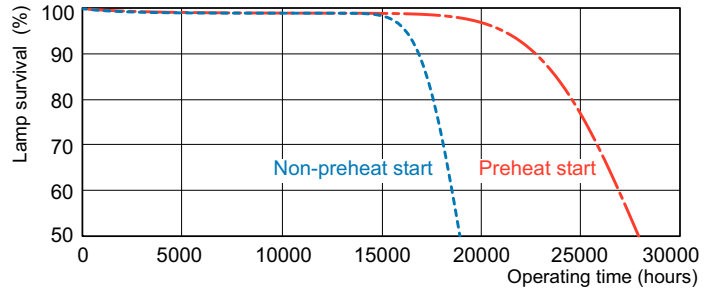

T5 High Output

F39T5/830/HO/ALTO 40PK

Philips T5 HO lamps are environmentally-responsible, ultra-slim and have extraordinary light output and longer life.

Product data

General Information	
Base	G5 [G5]
Life to 50% Failures Preheat (Nom)	30000 h
Features	HO Alto® [High Output Alto]
System Description	High Output (HO)
LSF Preheat 2000 h Rated	99 %
LSF Preheat 4000 h Rated	99 %
LSF Preheat 6000 h Rated	99 %
LSF Preheat 8000 h Rated	99 %
LSF Preheat 16000 h Rated	97 %
LSF Preheat 20000 h Rated	84 %
Light Technical	
Color Code	830 [CCT of 3000K]
Initial lumen (Nom)	3500 lm
Luminous Flux (Rated) (Nom)	3100 lm
Color Designation	Warm White (WW)
Luminous Efficacy (@ Max Lumen, Rated) (Nom)	92 lm/W
Correlated Color Temperature (Nom)	3000 K
Luminous Efficacy (rated) (Nom)	82 lm/W
Color Rendering Index (Max)	85
Color Rendering Index (Min)	80
Color Rendering Index (Nom)	82
LLMF 2000 h Rated	96 %
LLMF 4000 h Rated	95 %

Warnings and Safety

· Lamp contains mercury. Manage in Accord with Disposal Laws. See: www.lamprecycle.org or 1-800-555-0050

Dimensional drawing

Product	D (max)	A (max)	B (max)	B (min)	C (max)
39W/830 Min Bipin T5 HO	17 mm	849.0 mm	856.1 mm	853.7 mm	863.2 mm
ALTO UNP					

TL5 HO F39T5/830 HO Alto

Photometric data

Lightcolor /830

Lightcolor /830

T5 High Output

Lifetime

MASTER TL5 HO/ActiViva Life Expectancy 3 h cycle

MASTER TL5 HO/ActiViva Life Expectancy 12 h cycle