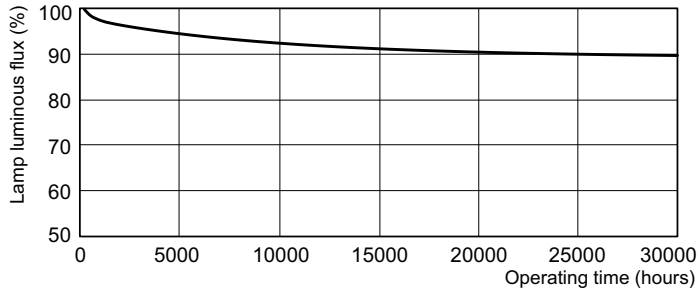

T5 High Output

F39T5/830/HO/ALTO 40PK

Philips T5 HO lamps are environmentally-responsible, ultra-slim and have extraordinary light output and longer life.

Product data

General Information	
Base	G5 [G5]
Life to 50% Failures Preheat (Nom)	30000 h
Features	HO Alto® [High Output Alto]
System Description	High Output (HO)
LSF Preheat 2000 h Rated	99 %
LSF Preheat 4000 h Rated	99 %
LSF Preheat 6000 h Rated	99 %
LSF Preheat 8000 h Rated	99 %
LSF Preheat 16000 h Rated	97 %
LSF Preheat 20000 h Rated	84 %
Light Technical	
Color Code	830 [CCT of 3000K]
Initial lumen (Nom)	3500 lm
Luminous Flux (Rated) (Nom)	3100 lm
Color Designation	Warm White (WW)
Luminous Efficacy (@ Max Lumen, Rated) (Nom)	92 lm/W
Correlated Color Temperature (Nom)	3000 K
Luminous Efficacy (rated) (Nom)	82 lm/W
Color Rendering Index (Max)	85
Color Rendering Index (Min)	80
Color Rendering Index (Nom)	82
LLMF 2000 h Rated	96 %
LLMF 4000 h Rated	95 %

Warnings and Safety

· Lamp contains mercury. Manage in Accord with Disposal Laws. See: www.lamprecycle.org or 1-800-555-0050

Dimensional drawing

Product	D (max)	A (max)	B (max)	B (min)	C (max)
39W/830 Min Bipin T5 HO	17 mm	849.0 mm	856.1 mm	853.7 mm	863.2 mm
ALTO UNP					

TL5 HO F39T5/830 HO Alto

Photometric data

Lightcolor /830

Lightcolor /830

T5 High Output

Lifetime

MASTER TL5 HO/ActiViva Life Expectancy 3 h cycle

MASTER TL5 HO/ActiViva Life Expectancy 12 h cycle