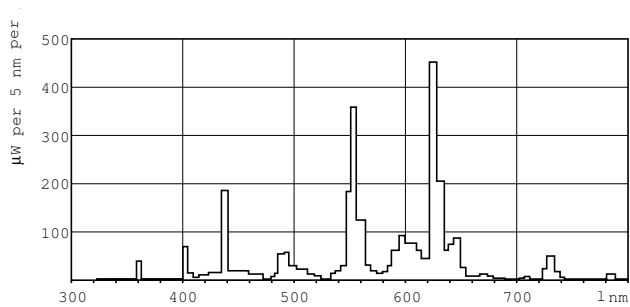

T5 High Output

F39T5/830/HO/ALTO 40PK

Philips T5 HO lamps are environmentally-responsible, ultra-slim and have extraordinary light output and longer life.

Product data

General Information	
Base	G5 [G5]
Life to 50% Failures Preheat (Nom)	30000 h
Features	HO Alto® [High Output Alto]
System Description	High Output (HO)
LSF Preheat 2000 h Rated	99 %
LSF Preheat 4000 h Rated	99 %
LSF Preheat 6000 h Rated	99 %
LSF Preheat 8000 h Rated	99 %
LSF Preheat 16000 h Rated	97 %
LSF Preheat 20000 h Rated	84 %
Light Technical	
Color Code	830 [CCT of 3000K]
Initial lumen (Nom)	3500 lm
Luminous Flux (Rated) (Nom)	3100 lm
Color Designation	Warm White (WW)
Luminous Efficacy (@ Max Lumen, Rated) (Nom)	92 lm/W
Correlated Color Temperature (Nom)	3000 K
Luminous Efficacy (rated) (Nom)	82 lm/W
Color Rendering Index (Max)	85
Color Rendering Index (Min)	80
Color Rendering Index (Nom)	82
LLMF 2000 h Rated	96 %
LLMF 4000 h Rated	95 %

LLMF 6000 h Rated	94 %
LLMF 8000 h Rated	93 %
LLMF 12000 h Rated	92 %
LLMF 16000 h Rated	91 %
LLMF 20000 h Rated	90 %
Operating and Electrical	
Power (Rated) (Nom)	38.0 W
Lamp Current (Nom)	0.325 A
Temperature	
Design Temperature (Nom)	35 °C
Controls and Dimming	
Dimmable	Yes
Mechanical and Housing	
Cap-Base Information	Green [Green Cap]
Approval and Application	
Energy Efficiency Label (EEL)	A
Mercury (Hg) Content (Nom)	1.4 mg
Product Data	
Order product name	39W/830 Min Bipin T5 HO ALTO UNP

Warnings and Safety

· Lamp contains mercury. Manage in Accord with Disposal Laws. See: www.lamprecycle.org or 1-800-555-0050

Dimensional drawing

Product	D (max)	A (max)	B (max)	B (min)	C (max)
39W/830 Min Bipin T5 HO	17 mm	849.0 mm	856.1 mm	853.7 mm	863.2 mm
ALTO UNP					

TL5 HO F39T5/830 HO Alto

Photometric data

Lightcolor /830

Lightcolor /830

T5 High Output

Lifetime

MASTER TL5 HO/ActiViva Life Expectancy 3 h cycle

MASTER TL5 HO/ActiViva Life Expectancy 12 h cycle