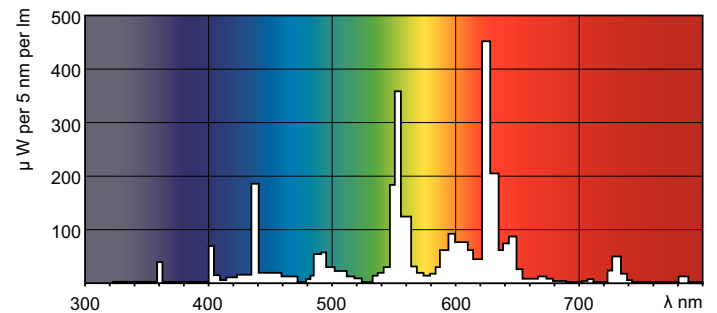

T5 High Output

F39T5/830/HO/ALTO 40PK

Philips T5 HO lamps are environmentally-responsible, ultra-slim and have extraordinary light output and longer life.

Product data

General Information	
Base	G5 [G5]
Life to 50% Failures Preheat (Nom)	30000 h
Features	HO Alto® [High Output Alto]
System Description	High Output (HO)
LSF Preheat 2000 h Rated	99 %
LSF Preheat 4000 h Rated	99 %
LSF Preheat 6000 h Rated	99 %
LSF Preheat 8000 h Rated	99 %
LSF Preheat 16000 h Rated	97 %
LSF Preheat 20000 h Rated	84 %
Light Technical	
Color Code	830 [CCT of 3000K]
Initial lumen (Nom)	3500 lm
Luminous Flux (Rated) (Nom)	3100 lm
Color Designation	Warm White (WW)
Luminous Efficacy (@ Max Lumen, Rated) (Nom)	92 lm/W
Correlated Color Temperature (Nom)	3000 K
Luminous Efficacy (rated) (Nom)	82 lm/W
Color Rendering Index (Max)	85
Color Rendering Index (Min)	80
Color Rendering Index (Nom)	82
LLMF 2000 h Rated	96 %
LLMF 4000 h Rated	95 %

LLMF 6000 h Rated	94 %
LLMF 8000 h Rated	93 %
LLMF 12000 h Rated	92 %
LLMF 16000 h Rated	91 %
LLMF 20000 h Rated	90 %
Operating and Electrical	
Power (Rated) (Nom)	38.0 W
Lamp Current (Nom)	0.325 A
Temperature	
Design Temperature (Nom)	35 °C
Controls and Dimming	
Dimmable	Yes
Mechanical and Housing	
Cap-Base Information	Green [Green Cap]
Approval and Application	
Energy Efficiency Label (EEL)	A
Mercury (Hg) Content (Nom)	1.4 mg
Product Data	
Order product name	39W/830 Min Bipin T5 HO ALTO UNP

Warnings and Safety

· Lamp contains mercury. Manage in Accord with Disposal Laws. See: www.lamprecycle.org or 1-800-555-0050

Dimensional drawing

Product	D (max)	A (max)	B (max)	B (min)	C (max)
39W/830 Min Bipin T5 HO	17 mm	849.0 mm	856.1 mm	853.7 mm	863.2 mm
ALTO UNP					

TL5 HO F39T5/830 HO Alto

Photometric data

Lightcolor /830

Lightcolor /830

T5 High Output

Lifetime

MASTER TL5 HO/ActiViva Life Expectancy 3 h cycle

MASTER TL5 HO/ActiViva Life Expectancy 12 h cycle