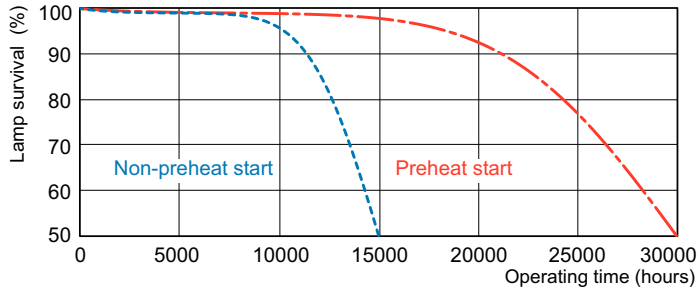

T5 High Output

F39T5/830/HO/ALTO 40PK

Philips T5 HO lamps are environmentally-responsible, ultra-slim and have extraordinary light output and longer life.

Product data

General Information	
Base	G5 [G5]
Life to 50% Failures Preheat (Nom)	30000 h
Features	HO Alto® [High Output Alto]
System Description	High Output (HO)
LSF Preheat 2000 h Rated	99 %
LSF Preheat 4000 h Rated	99 %
LSF Preheat 6000 h Rated	99 %
LSF Preheat 8000 h Rated	99 %
LSF Preheat 16000 h Rated	97 %
LSF Preheat 20000 h Rated	84 %
Light Technical	
Color Code	830 [CCT of 3000K]
Initial lumen (Nom)	3500 lm
Luminous Flux (Rated) (Nom)	3100 lm
Color Designation	Warm White (WW)
Luminous Efficacy (@ Max Lumen, Rated) (Nom)	92 lm/W
Correlated Color Temperature (Nom)	3000 K
Luminous Efficacy (rated) (Nom)	82 lm/W
Color Rendering Index (Max)	85
Color Rendering Index (Min)	80
Color Rendering Index (Nom)	82
LLMF 2000 h Rated	96 %
LLMF 4000 h Rated	95 %

TL5 HO F39T5/830 HO Alto

Photometric data

Lightcolor /830

Lightcolor /830

T5 High Output

Lifetime

MASTER TL5 HO/ActiViva Life Expectancy 3 h cycle

MASTER TL5 HO/ActiViva Life Expectancy 12 h cycle