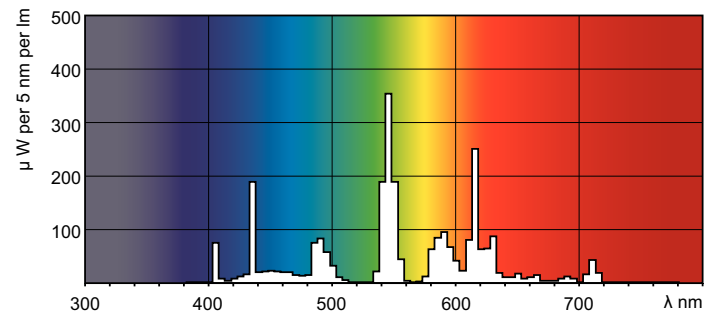

T5 High Output

F39T5/835/HO/ALTO 40PK

Philips T5 HO lamps are environmentally-responsible, ultra-slim and have extraordinary light output and longer life.

Product data

General Information	
Base	G5 [G5]
Life to 50% Failures Preheat (Nom)	30000 h
Features	HO Alto® [High Output Alto]
System Description	High Output (HO)
LSF Preheat 2000 h Rated	99 %
LSF Preheat 4000 h Rated	99 %
LSF Preheat 6000 h Rated	99 %
LSF Preheat 8000 h Rated	99 %
LSF Preheat 16000 h Rated	97 %
LSF Preheat 20000 h Rated	84 %
Light Technical	
Color Code	835 [CCT of 3500K]
Initial lumen (Nom)	3500 lm
Luminous Flux (Rated) (Nom)	3100 lm
Color Designation	White (WH)
Luminous Efficacy (@ Max Lumen, Rated) (Nom)	92 lm/W
Correlated Color Temperature (Nom)	3500 K
Luminous Efficacy (rated) (Nom)	82 lm/W
Color Rendering Index (Max)	85
Color Rendering Index (Min)	80
Color Rendering Index (Nom)	82
LLMF 2000 h Rated	96 %
LLMF 4000 h Rated	95 %

LLMF 6000 h Rated	94 %
LLMF 8000 h Rated	93 %
LLMF 12000 h Rated	92 %
LLMF 16000 h Rated	91 %
LLMF 20000 h Rated	90 %
Operating and Electrical	
Power (Rated) (Nom)	38.0 W
Lamp Current (Nom)	0.325 A
Temperature	
Design Temperature (Nom)	35 °C
Controls and Dimming	
Dimmable	Yes
Mechanical and Housing	
Cap-Base Information	Green [Green Cap]
Approval and Application	
Energy Efficiency Label (EEL)	A
Mercury (Hg) Content (Nom)	1.4 mg
Product Data	
Order product name	39W/835 Min Bipin T5 HO ALTO UNP

Warnings and Safety

· Lamp contains mercury. Manage in Accord with Disposal Laws. See: www.lamprecycle.org or 1-800-555-0050

Dimensional drawing

Product	D (max)	A (max)	B (max)	B (min)	C (max)
39W/835 Min Bipin T5 HO	17 mm	849.0 mm	856.1 mm	853.7 mm	863.2 mm
ALTO UNP					

TL5 HO F39T5/835 HO Alto

Photometric data

Lightcolor /835

Lightcolor /835

T5 High Output

Lifetime

MASTER TL5 HO/ActiViva Life Expectancy 3 h cycle

MASTER TL5 HO/ActiViva Life Expectancy 12 h cycle