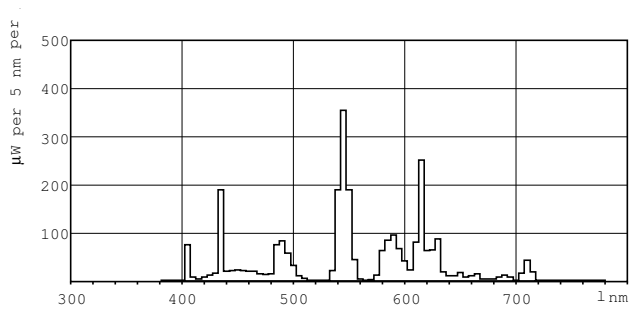

T5 High Output

F39T5/835/HO/ALTO 40PK

Philips T5 HO lamps are environmentally-responsible, ultra-slim and have extraordinary light output and longer life.

Product data

General Information	
Base	G5 [G5]
Life to 50% Failures Preheat (Nom)	30000 h
Features	HO Alto® [High Output Alto]
System Description	High Output (HO)
LSF Preheat 2000 h Rated	99 %
LSF Preheat 4000 h Rated	99 %
LSF Preheat 6000 h Rated	99 %
LSF Preheat 8000 h Rated	99 %
LSF Preheat 16000 h Rated	97 %
LSF Preheat 20000 h Rated	84 %
Light Technical	
Color Code	835 [CCT of 3500K]
Initial lumen (Nom)	3500 lm
Luminous Flux (Rated) (Nom)	3100 lm
Color Designation	White (WH)
Luminous Efficacy (@ Max Lumen, Rated) (Nom)	92 lm/W
Correlated Color Temperature (Nom)	3500 K
Luminous Efficacy (rated) (Nom)	82 lm/W
Color Rendering Index (Max)	85
Color Rendering Index (Min)	80
Color Rendering Index (Nom)	82
LLMF 2000 h Rated	96 %
LLMF 4000 h Rated	95 %

LLMF 6000 h Rated	94 %
LLMF 8000 h Rated	93 %
LLMF 12000 h Rated	92 %
LLMF 16000 h Rated	91 %
LLMF 20000 h Rated	90 %
Operating and Electrical	
Power (Rated) (Nom)	38.0 W
Lamp Current (Nom)	0.325 A
Temperature	
Design Temperature (Nom)	35 °C
Controls and Dimming	
Dimmable	Yes
Mechanical and Housing	
Cap-Base Information	Green [Green Cap]
Approval and Application	
Energy Efficiency Label (EEL)	A
Mercury (Hg) Content (Nom)	1.4 mg
Product Data	
Order product name	39W/835 Min Bipin T5 HO ALTO UNP

Warnings and Safety

· Lamp contains mercury. Manage in Accord with Disposal Laws. See: www.lamprecycle.org or 1-800-555-0050

Dimensional drawing

Product	D (max)	A (max)	B (max)	B (min)	C (max)
39W/835 Min Bipin T5 HO	17 mm	849.0 mm	856.1 mm	853.7 mm	863.2 mm
ALTO UNP					

TL5 HO F39T5/835 HO Alto

Photometric data

Lightcolor /835

Lightcolor /835

T5 High Output

Lifetime

MASTER TL5 HO/ActiViva Life Expectancy 3 h cycle

MASTER TL5 HO/ActiViva Life Expectancy 12 h cycle