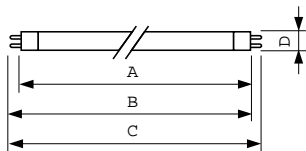

T5 High Output

EAN/UPC - Product	046677290238
Order code	290239
Numerator - Quantity Per Pack	1
Numerator - Packs per outer box	40
Material Nr. (12NC)	927992683522

Net Weight (Piece)	78.000 g
ILCOS Code	FDH-39/35/1B-L/P-G5-16/850

Warnings and Safety

· Lamp contains mercury. Manage in Accord with Disposal Laws. See: www.lamprecycle.org or 1-800-555-0050

Dimensional drawing

Product	D (max)	A (max)	B (max)	B (min)	C (max)
39W/835 Min Bipin T5 HO	17 mm	849.0 mm	856.1 mm	853.7 mm	863.2 mm
ALTO UNP					