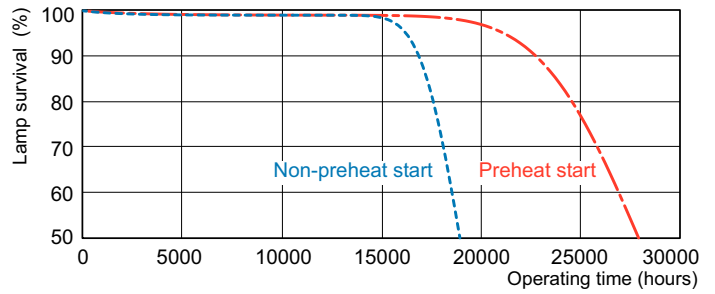

T5 High Output

F39T5/835/HO/ALTO 40PK

Philips T5 HO lamps are environmentally-responsible, ultra-slim and have extraordinary light output and longer life.

Product data

General Information	
Base	G5 [G5]
Life to 50% Failures Preheat (Nom)	30000 h
Features	HO Alto® [High Output Alto]
System Description	High Output (HO)
LSF Preheat 2000 h Rated	99 %
LSF Preheat 4000 h Rated	99 %
LSF Preheat 6000 h Rated	99 %
LSF Preheat 8000 h Rated	99 %
LSF Preheat 16000 h Rated	97 %
LSF Preheat 20000 h Rated	84 %
Light Technical	
Color Code	835 [CCT of 3500K]
Initial lumen (Nom)	3500 lm
Luminous Flux (Rated) (Nom)	3100 lm
Color Designation	White (WH)
Luminous Efficacy (@ Max Lumen, Rated) (Nom)	92 lm/W
Correlated Color Temperature (Nom)	3500 K
Luminous Efficacy (rated) (Nom)	82 lm/W
Color Rendering Index (Max)	85
Color Rendering Index (Min)	80
Color Rendering Index (Nom)	82
LLMF 2000 h Rated	96 %
LLMF 4000 h Rated	95 %

TL5 HO F39T5/835 HO Alto

Photometric data

Lightcolor /835

Lightcolor /835

T5 High Output

Lifetime

MASTER TL5 HO/ActiViva Life Expectancy 3 h cycle

MASTER TL5 HO/ActiViva Life Expectancy 12 h cycle