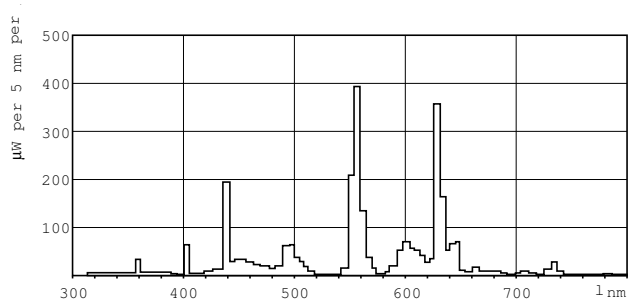

T5 High Output

F39T5/841/HO/ALTO 40PK

Philips T5 HO lamps are environmentally-responsible, ultra-slim and have extraordinary light output and longer life.

Product data

General Information	
Base	G5 [G5]
Life to 50% Failures Preheat (Nom)	30000 h
Features	HO Alto® [High Output Alto]
System Description	High Output (HO)
LSF Preheat 2000 h Rated	99 %
LSF Preheat 4000 h Rated	99 %
LSF Preheat 6000 h Rated	99 %
LSF Preheat 8000 h Rated	99 %
LSF Preheat 16000 h Rated	97 %
LSF Preheat 20000 h Rated	84 %
Light Technical	
Color Code	841 [CCT of 4100K]
Initial lumen (Nom)	3500 lm
Luminous Flux (Rated) (Nom)	3100 lm
Color Designation	Cool White (CW)
Luminous Efficacy (@ Max Lumen, Rated) (Nom)	92 lm/W
Correlated Color Temperature (Nom)	4100 K
Luminous Efficacy (rated) (Nom)	82 lm/W
Color Rendering Index (Max)	85
Color Rendering Index (Min)	80
Color Rendering Index (Nom)	82
LLMF 2000 h Rated	96 %
LLMF 4000 h Rated	95 %

LLMF 6000 h Rated	94 %
LLMF 8000 h Rated	93 %
LLMF 12000 h Rated	92 %
LLMF 16000 h Rated	91 %
LLMF 20000 h Rated	90 %
Operating and Electrical	
Power (Rated) (Nom)	38.0 W
Lamp Current (Nom)	0.325 A
Temperature	
Design Temperature (Nom)	35 °C
Controls and Dimming	
Dimmable	Yes
Mechanical and Housing	
Cap-Base Information	Green [Green Cap]
Approval and Application	
Energy Efficiency Label (EEL)	A
Mercury (Hg) Content (Nom)	1.4 mg
Product Data	
Order product name	39W/841 Min Bipin T5 HO ALTO UNP

Warnings and Safety

· Lamp contains mercury. Manage in Accord with Disposal Laws. See: www.lamprecycle.org or 1-800-555-0050

Dimensional drawing

Product	D (max)	A (max)	B (max)	B (min)	C (max)
39W/841 Min Bipin T5 HO	17 mm	849.0 mm	856.1 mm	853.7 mm	863.2 mm
ALTO UNP					

TL5 HO F39T5/841 HO Alto

Photometric data

Lightcolor /840

Lightcolor /840

T5 High Output

Lifetime

MASTER TL5 HO/ActiViva Life Expectancy 3 h cycle

MASTER TL5 HO/ActiViva Life Expectancy 12 h cycle