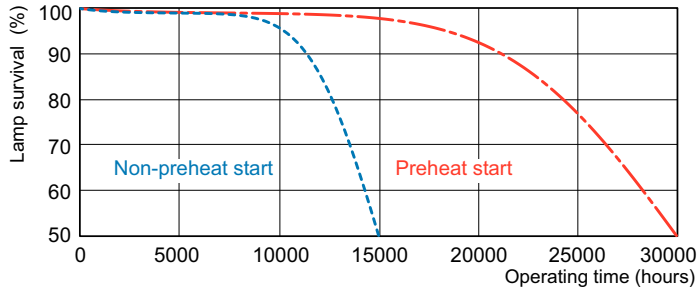

T5 High Output

F39T5/841/HO/ALTO 40PK

Philips T5 HO lamps are environmentally-responsible, ultra-slim and have extraordinary light output and longer life.

Product data

General Information	
Base	G5 [G5]
Life to 50% Failures Preheat (Nom)	30000 h
Features	HO Alto® [High Output Alto]
System Description	High Output (HO)
LSF Preheat 2000 h Rated	99 %
LSF Preheat 4000 h Rated	99 %
LSF Preheat 6000 h Rated	99 %
LSF Preheat 8000 h Rated	99 %
LSF Preheat 16000 h Rated	97 %
LSF Preheat 20000 h Rated	84 %
Light Technical	
Color Code	841 [CCT of 4100K]
Initial lumen (Nom)	3500 lm
Luminous Flux (Rated) (Nom)	3100 lm
Color Designation	Cool White (CW)
Luminous Efficacy (@ Max Lumen, Rated) (Nom)	92 lm/W
Correlated Color Temperature (Nom)	4100 K
Luminous Efficacy (rated) (Nom)	82 lm/W
Color Rendering Index (Max)	85
Color Rendering Index (Min)	80
Color Rendering Index (Nom)	82
LLMF 2000 h Rated	96 %
LLMF 4000 h Rated	95 %

TL5 HO F39T5/841 HO Alto

Photometric data

Lightcolor /840

Lightcolor /840

T5 High Output

Lifetime

MASTER TL5 HO/ActiViva Life Expectancy 3 h cycle

MASTER TL5 HO/ActiViva Life Expectancy 12 h cycle