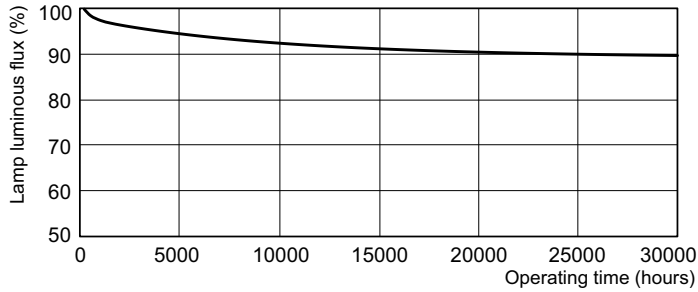

T5 High Output

F39T5/841/HO/ALTO 40PK

Philips T5 HO lamps are environmentally-responsible, ultra-slim and have extraordinary light output and longer life.

Product data

General Information	
Base	G5 [G5]
Life to 50% Failures Preheat (Nom)	30000 h
Features	HO Alto® [High Output Alto]
System Description	High Output (HO)
LSF Preheat 2000 h Rated	99 %
LSF Preheat 4000 h Rated	99 %
LSF Preheat 6000 h Rated	99 %
LSF Preheat 8000 h Rated	99 %
LSF Preheat 16000 h Rated	97 %
LSF Preheat 20000 h Rated	84 %
Light Technical	
Color Code	841 [CCT of 4100K]
Initial lumen (Nom)	3500 lm
Luminous Flux (Rated) (Nom)	3100 lm
Color Designation	Cool White (CW)
Luminous Efficacy (@ Max Lumen, Rated) (Nom)	92 lm/W
Correlated Color Temperature (Nom)	4100 K
Luminous Efficacy (rated) (Nom)	82 lm/W
Color Rendering Index (Max)	85
Color Rendering Index (Min)	80
Color Rendering Index (Nom)	82
LLMF 2000 h Rated	96 %
LLMF 4000 h Rated	95 %

Warnings and Safety

· Lamp contains mercury. Manage in Accord with Disposal Laws. See: www.lamprecycle.org or 1-800-555-0050

Dimensional drawing

Product	D (max)	A (max)	B (max)	B (min)	C (max)
39W/841 Min Bipin T5 HO	17 mm	849.0 mm	856.1 mm	853.7 mm	863.2 mm
ALTO UNP					

TL5 HO F39T5/841 HO Alto

Photometric data

Lightcolor /840

Lightcolor /840

T5 High Output

Lifetime

MASTER TL5 HO/ActiViva Life Expectancy 3 h cycle

MASTER TL5 HO/ActiViva Life Expectancy 12 h cycle