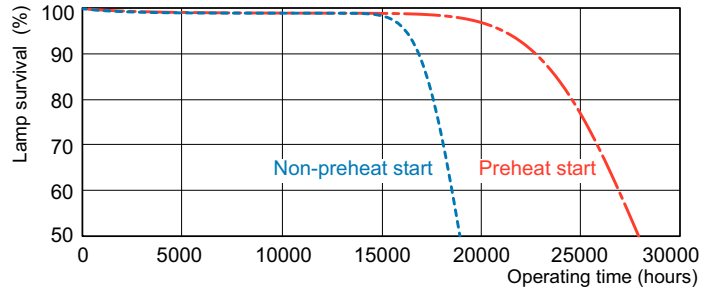

T5 High Output

F39T5/841/HO/ALTO 40PK

Philips T5 HO lamps are environmentally-responsible, ultra-slim and have extraordinary light output and longer life.

Product data

General Information	
Base	G5 [G5]
Life to 50% Failures Preheat (Nom)	30000 h
Features	HO Alto® [High Output Alto]
System Description	High Output (HO)
LSF Preheat 2000 h Rated	99 %
LSF Preheat 4000 h Rated	99 %
LSF Preheat 6000 h Rated	99 %
LSF Preheat 8000 h Rated	99 %
LSF Preheat 16000 h Rated	97 %
LSF Preheat 20000 h Rated	84 %
Light Technical	
Color Code	841 [CCT of 4100K]
Initial lumen (Nom)	3500 lm
Luminous Flux (Rated) (Nom)	3100 lm
Color Designation	Cool White (CW)
Luminous Efficacy (@ Max Lumen, Rated) (Nom)	92 lm/W
Correlated Color Temperature (Nom)	4100 K
Luminous Efficacy (rated) (Nom)	82 lm/W
Color Rendering Index (Max)	85
Color Rendering Index (Min)	80
Color Rendering Index (Nom)	82
LLMF 2000 h Rated	96 %
LLMF 4000 h Rated	95 %

Warnings and Safety

· Lamp contains mercury. Manage in Accord with Disposal Laws. See: www.lamprecycle.org or 1-800-555-0050

Dimensional drawing

Product	D (max)	A (max)	B (max)	B (min)	C (max)
39W/841 Min Bipin T5 HO	17 mm	849.0 mm	856.1 mm	853.7 mm	863.2 mm
ALTO UNP					

TL5 HO F39T5/841 HO Alto

Photometric data

Lightcolor /840

Lightcolor /840

T5 High Output

Lifetime

MASTER TL5 HO/ActiViva Life Expectancy 3 h cycle

MASTER TL5 HO/ActiViva Life Expectancy 12 h cycle