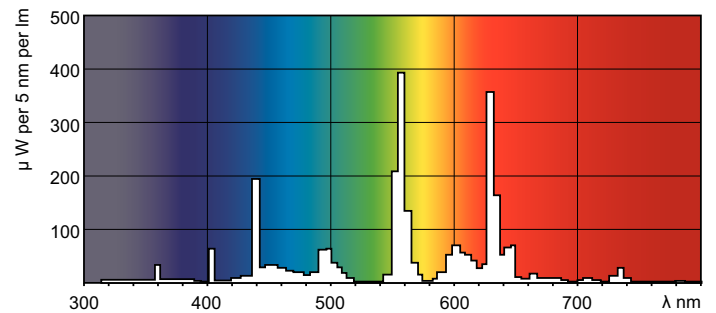

T5 High Output

F39T5/841/HO/ALTO 40PK

Philips T5 HO lamps are environmentally-responsible, ultra-slim and have extraordinary light output and longer life.

Product data

General Information	
Base	G5 [G5]
Life to 50% Failures Preheat (Nom)	30000 h
Features	HO Alto® [High Output Alto]
System Description	High Output (HO)
LSF Preheat 2000 h Rated	99 %
LSF Preheat 4000 h Rated	99 %
LSF Preheat 6000 h Rated	99 %
LSF Preheat 8000 h Rated	99 %
LSF Preheat 16000 h Rated	97 %
LSF Preheat 20000 h Rated	84 %
Light Technical	
Color Code	841 [CCT of 4100K]
Initial lumen (Nom)	3500 lm
Luminous Flux (Rated) (Nom)	3100 lm
Color Designation	Cool White (CW)
Luminous Efficacy (@ Max Lumen, Rated) (Nom)	92 lm/W
Correlated Color Temperature (Nom)	4100 K
Luminous Efficacy (rated) (Nom)	82 lm/W
Color Rendering Index (Max)	85
Color Rendering Index (Min)	80
Color Rendering Index (Nom)	82
LLMF 2000 h Rated	96 %
LLMF 4000 h Rated	95 %

LLMF 6000 h Rated	94 %
LLMF 8000 h Rated	93 %
LLMF 12000 h Rated	92 %
LLMF 16000 h Rated	91 %
LLMF 20000 h Rated	90 %
Operating and Electrical	
Power (Rated) (Nom)	38.0 W
Lamp Current (Nom)	0.325 A
Temperature	
Design Temperature (Nom)	35 °C
Controls and Dimming	
Dimmable	Yes
Mechanical and Housing	
Cap-Base Information	Green [Green Cap]
Approval and Application	
Energy Efficiency Label (EEL)	A
Mercury (Hg) Content (Nom)	1.4 mg
Product Data	
Order product name	39W/841 Min Bipin T5 HO ALTO UNP

Warnings and Safety

· Lamp contains mercury. Manage in Accord with Disposal Laws. See: www.lamprecycle.org or 1-800-555-0050

Dimensional drawing

Product	D (max)	A (max)	B (max)	B (min)	C (max)
39W/841 Min Bipin T5 HO	17 mm	849.0 mm	856.1 mm	853.7 mm	863.2 mm
ALTO UNP					

TL5 HO F39T5/841 HO Alto

Photometric data

Lightcolor /840

Lightcolor /840

T5 High Output

Lifetime

MASTER TL5 HO/ActiViva Life Expectancy 3 h cycle

MASTER TL5 HO/ActiViva Life Expectancy 12 h cycle