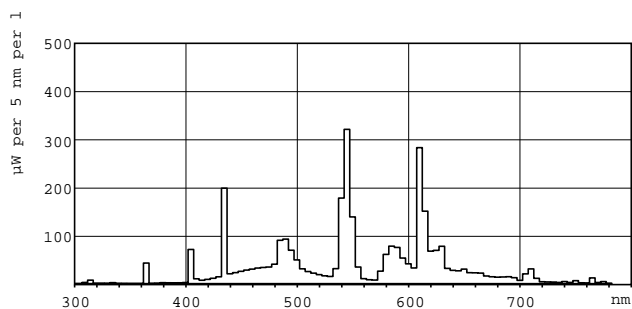

MASTER TL5 High Output 90 De Luxe

Product Data	
Full product code	871150086905000
Order product name	MASTER TL5 HO 90 De Luxe 54W/940 1SL20
EAN/UPC - Product	8711500869050
Order code	86905000
Numerator - Quantity Per Pack	1

Numerator - Packs per outer box	20
Material Nr. (12NC)	927993094024
Net Weight (Piece)	105.800 g
ILCOS Code	FDH-54/40/1A-L/P-G5-16/1150

Warnings and Safety

- A lamp breaking is extremely unlikely to have any impact on your health. If a lamp breaks, ventilate the room for 30 minutes and remove the parts, preferably with gloves. Put them in a sealed plastic bag and take it to your local waste facilities for recycling. Do not use a vacuum cleaner.

Dimensional drawing

Product	D (max)	A (max)	B (max)	B (min)	C (max)
MASTER TL5 HO 90 De Luxe 54W/940 1SL20	17 mm	1149.0 mm	1156.1 mm	1153.7 mm	1163.2 mm

TL5 HO 54W/940

Photometric data

Lightcolour TL5 /940