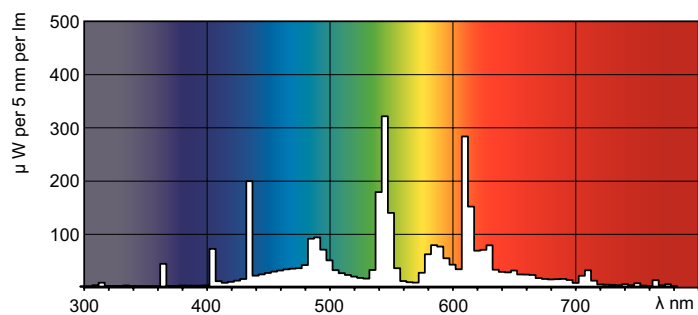

Lightcolour TL5 /940