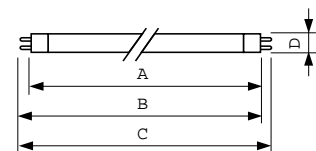

## Dimensional drawing

| Product                                | D (max) | A (max)   | B (max)   | B (min)   | C (max)   |
|--|---------|-----------|-----------|-----------|-----------|
| MASTER TL5 HO 90 De Luxe 54W/940 1SL20 | 17 mm   | 1149.0 mm | 1156.1 mm | 1153.7 mm | 1163.2 mm |