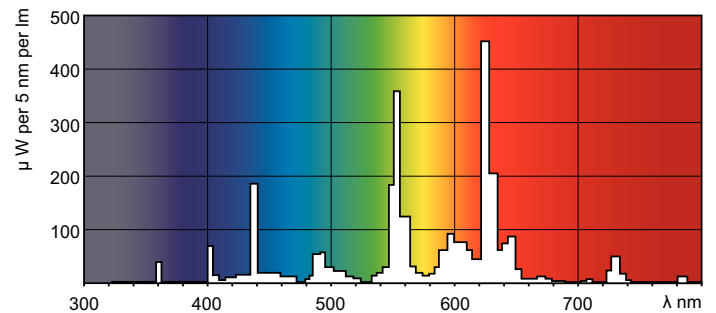

T5 High Output

F54T5/830/HO/ALTO 40PK

Philips T5 HO lamps are environmentally-responsible, ultra-slim and have extraordinary light output and longer life.

Product data

General Information	
Base	G5 [G5]
Life to 50% Failures Preheat (Nom)	30000 h
Features	HO Alto® [High Output Alto]
System Description	High Output (HO)
LSF Preheat 2000 h Rated	99 %
LSF Preheat 4000 h Rated	99 %
LSF Preheat 6000 h Rated	99 %
LSF Preheat 8000 h Rated	99 %
LSF Preheat 16000 h Rated	97 %
LSF Preheat 20000 h Rated	84 %
Light Technical	
Color Code	830 [CCT of 3000K]
Initial lumen (Nom)	5000 lm
Luminous Flux (Rated) (Nom)	4500 lm
Color Designation	Warm White (WW)
Luminous Efficacy (@ Max Lumen, Rated) (Nom)	93 lm/W
Correlated Color Temperature (Nom)	3000 K
Luminous Efficacy (rated) (Nom)	83 lm/W
Color Rendering Index (Max)	85
Color Rendering Index (Min)	80
Color Rendering Index (Nom)	82
LLMF 2000 h Rated	96 %
LLMF 4000 h Rated	95 %

LLMF 6000 h Rated	94 %
LLMF 8000 h Rated	93 %
LLMF 12000 h Rated	92 %
LLMF 16000 h Rated	91 %
LLMF 20000 h Rated	90 %
Operating and Electrical	
Power (Rated) (Nom)	54 W
Lamp Current (Nom)	0.455 A
Temperature	
Design Temperature (Nom)	35 °C
Controls and Dimming	
Dimmable	Yes
Mechanical and Housing	
Cap-Base Information	Green [Green Cap]
Approval and Application	
Energy Efficiency Label (EEL)	A
Mercury (Hg) Content (Nom)	1.4 mg
Product Data	
Order product name	54W/830 Min Bipin T5 HO ALTO UNP

Warnings and Safety

· Lamp contains mercury. Manage in Accord with Disposal Laws. See: www.lamprecycle.org or 1-800-555-0050

Dimensional drawing

Product	D (max)	A (max)	B (max)	B (min)	C (max)
54W/830 Min Bipin T5	17 mm	1149.0 mm	1156.1 mm	1153.7 mm	1163.2 mm
HO ALTO UNP					

TL5 HO F54T5/830 HO Alto

Photometric data

Lightcolor /830

Lightcolor /830

T5 High Output

Lifetime

MASTER TL5 HO/ActiViva Life Expectancy 3 h cycle

MASTER TL5 HO/ActiViva Life Expectancy 12 h cycle