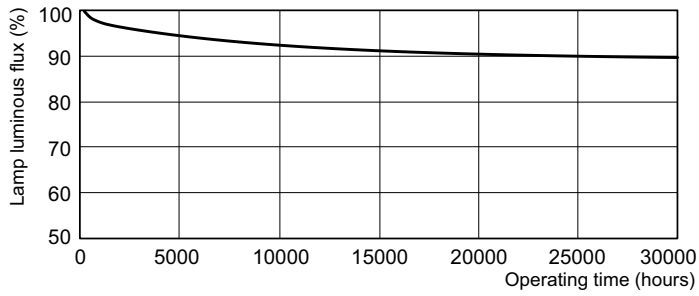

T5 High Output

F54T5/830/HO/ALTO 40PK

Philips T5 HO lamps are environmentally-responsible, ultra-slim and have extraordinary light output and longer life.

Product data

General Information	
Base	G5 [G5]
Life to 50% Failures Preheat (Nom)	30000 h
Features	HO Alto® [High Output Alto]
System Description	High Output (HO)
LSF Preheat 2000 h Rated	99 %
LSF Preheat 4000 h Rated	99 %
LSF Preheat 6000 h Rated	99 %
LSF Preheat 8000 h Rated	99 %
LSF Preheat 16000 h Rated	97 %
LSF Preheat 20000 h Rated	84 %
Light Technical	
Color Code	830 [CCT of 3000K]
Initial lumen (Nom)	5000 lm
Luminous Flux (Rated) (Nom)	4500 lm
Color Designation	Warm White (WW)
Luminous Efficacy (@ Max Lumen, Rated) (Nom)	93 lm/W
Correlated Color Temperature (Nom)	3000 K
Luminous Efficacy (rated) (Nom)	83 lm/W
Color Rendering Index (Max)	85
Color Rendering Index (Min)	80
Color Rendering Index (Nom)	82
LLMF 2000 h Rated	96 %
LLMF 4000 h Rated	95 %

Warnings and Safety

· Lamp contains mercury. Manage in Accord with Disposal Laws. See: www.lamprecycle.org or 1-800-555-0050

Dimensional drawing

Product	D (max)	A (max)	B (max)	B (min)	C (max)
54W/830 Min Bipin T5	17 mm	1149.0 mm	1156.1 mm	1153.7 mm	1163.2 mm
HO ALTO UNP					

TL5 HO F54T5/830 HO Alto

Photometric data

Lightcolor /830

Lightcolor /830

T5 High Output

Lifetime

MASTER TL5 HO/ActiViva Life Expectancy 3 h cycle

MASTER TL5 HO/ActiViva Life Expectancy 12 h cycle