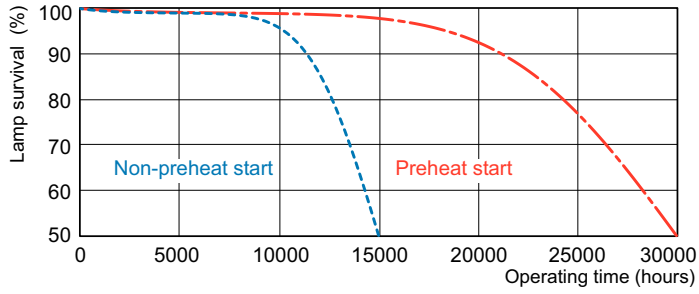

T5 High Output

F54T5/830/HO/ALTO 40PK

Philips T5 HO lamps are environmentally-responsible, ultra-slim and have extraordinary light output and longer life.

Product data

General Information	
Base	G5 [G5]
Life to 50% Failures Preheat (Nom)	30000 h
Features	HO Alto® [High Output Alto]
System Description	High Output (HO)
LSF Preheat 2000 h Rated	99 %
LSF Preheat 4000 h Rated	99 %
LSF Preheat 6000 h Rated	99 %
LSF Preheat 8000 h Rated	99 %
LSF Preheat 16000 h Rated	97 %
LSF Preheat 20000 h Rated	84 %
Light Technical	
Color Code	830 [CCT of 3000K]
Initial lumen (Nom)	5000 lm
Luminous Flux (Rated) (Nom)	4500 lm
Color Designation	Warm White (WW)
Luminous Efficacy (@ Max Lumen, Rated) (Nom)	93 lm/W
Correlated Color Temperature (Nom)	3000 K
Luminous Efficacy (rated) (Nom)	83 lm/W
Color Rendering Index (Max)	85
Color Rendering Index (Min)	80
Color Rendering Index (Nom)	82
LLMF 2000 h Rated	96 %
LLMF 4000 h Rated	95 %

TL5 HO F54T5/830 HO Alto

Photometric data

Lightcolor /830

Lightcolor /830

T5 High Output

Lifetime

MASTER TL5 HO/ActiViva Life Expectancy 3 h cycle

MASTER TL5 HO/ActiViva Life Expectancy 12 h cycle