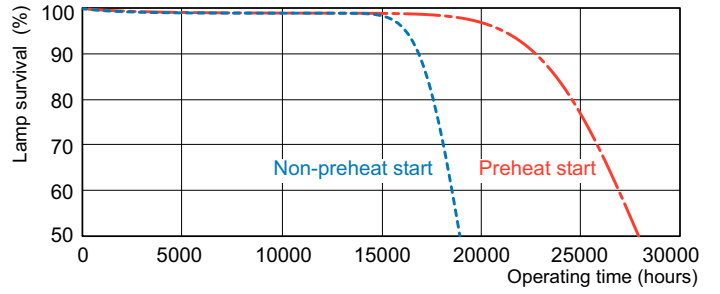

T5 High Output

F54T5/830/HO/ALTO 40PK

Philips T5 HO lamps are environmentally-responsible, ultra-slim and have extraordinary light output and longer life.

Product data

General Information	
Base	G5 [G5]
Life to 50% Failures Preheat (Nom)	30000 h
Features	HO Alto® [High Output Alto]
System Description	High Output (HO)
LSF Preheat 2000 h Rated	99 %
LSF Preheat 4000 h Rated	99 %
LSF Preheat 6000 h Rated	99 %
LSF Preheat 8000 h Rated	99 %
LSF Preheat 16000 h Rated	97 %
LSF Preheat 20000 h Rated	84 %
Light Technical	
Color Code	830 [CCT of 3000K]
Initial lumen (Nom)	5000 lm
Luminous Flux (Rated) (Nom)	4500 lm
Color Designation	Warm White (WW)
Luminous Efficacy (@ Max Lumen, Rated) (Nom)	93 lm/W
Correlated Color Temperature (Nom)	3000 K
Luminous Efficacy (rated) (Nom)	83 lm/W
Color Rendering Index (Max)	85
Color Rendering Index (Min)	80
Color Rendering Index (Nom)	82
LLMF 2000 h Rated	96 %
LLMF 4000 h Rated	95 %

TL5 HO F54T5/830 HO Alto

Photometric data

Lightcolor /830

Lightcolor /830

T5 High Output

Lifetime

MASTER TL5 HO/ActiViva Life Expectancy 3 h cycle

MASTER TL5 HO/ActiViva Life Expectancy 12 h cycle