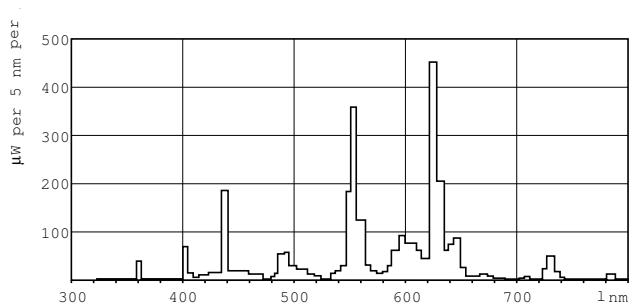

T5 High Output

F54T5/830/HO/ALTO 40PK

Philips T5 HO lamps are environmentally-responsible, ultra-slim and have extraordinary light output and longer life.

Product data

General Information	
Base	G5 [G5]
Life to 50% Failures Preheat (Nom)	30000 h
Features	HO Alto® [High Output Alto]
System Description	High Output (HO)
LSF Preheat 2000 h Rated	99 %
LSF Preheat 4000 h Rated	99 %
LSF Preheat 6000 h Rated	99 %
LSF Preheat 8000 h Rated	99 %
LSF Preheat 16000 h Rated	97 %
LSF Preheat 20000 h Rated	84 %
Light Technical	
Color Code	830 [CCT of 3000K]
Initial lumen (Nom)	5000 lm
Luminous Flux (Rated) (Nom)	4500 lm
Color Designation	Warm White (WW)
Luminous Efficacy (@ Max Lumen, Rated) (Nom)	93 lm/W
Correlated Color Temperature (Nom)	3000 K
Luminous Efficacy (rated) (Nom)	83 lm/W
Color Rendering Index (Max)	85
Color Rendering Index (Min)	80
Color Rendering Index (Nom)	82
LLMF 2000 h Rated	96 %
LLMF 4000 h Rated	95 %

T5 High Output

EAN/UPC - Product	046677290269
Order code	290262
Numerator - Quantity Per Pack	1
Numerator - Packs per outer box	40
Material Nr. (12NC)	927993183022

Net Weight (Piece)	104.500 g
ILCOS Code	FDH-54/30/1B-L/P-G5-16/1150

Warnings and Safety

· Lamp contains mercury. Manage in Accord with Disposal Laws. See: www.lamprecycle.org or 1-800-555-0050

Dimensional drawing

Product	D (max)	A (max)	B (max)	B (min)	C (max)
54W/830 Min Bipin T5	17 mm	1149.0 mm	1156.1 mm	1153.7 mm	1163.2 mm
HO ALTO UNP					

TL5 HO F54T5/830 HO Alto

Photometric data

Lightcolor /830

Lightcolor /830

T5 High Output

Lifetime

MASTER TL5 HO/ActiViva Life Expectancy 3 h cycle

MASTER TL5 HO/ActiViva Life Expectancy 12 h cycle