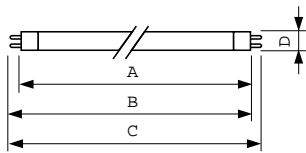

T5 High Output

EAN/UPC - Product	046677290269
Order code	290262
Numerator - Quantity Per Pack	1
Numerator - Packs per outer box	40
Material Nr. (12NC)	927993183022

Net Weight (Piece)	104.500 g
ILCOS Code	FDH-54/30/1B-L/P-G5-16/1150

Warnings and Safety

· Lamp contains mercury. Manage in Accord with Disposal Laws. See: www.lamprecycle.org or 1-800-555-0050

Dimensional drawing

Product	D (max)	A (max)	B (max)	B (min)	C (max)
54W/830 Min Bipin T5	17 mm	1149.0 mm	1156.1 mm	1153.7 mm	1163.2 mm
HO ALTO UNP					