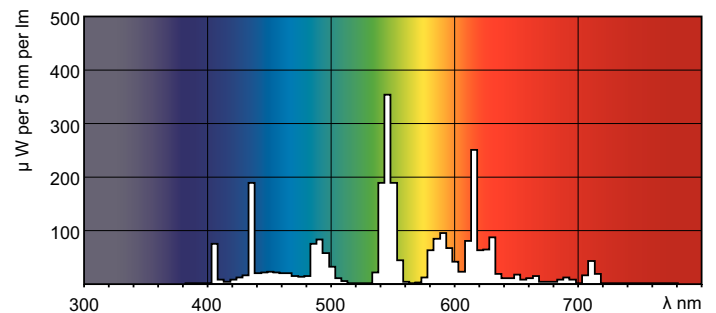

### Product data

General Information	
Cap-Base	G5 [ G5]
Life to 50% Failures Preheat (Nom)	30000 h
Features	HO Alto® [ High Output Alto]
System Description	HO [ High Output (HO)]
LSF Preheat 2000 h Rated	99 %
LSF Preheat 4000 h Rated	99 %
LSF Preheat 6000 h Rated	99 %
LSF Preheat 8000 h Rated	99 %
LSF Preheat 16000 h Rated	97 %
LSF Preheat 20000 h Rated	84 %
Light Technical	
Color Code	835 [ CCT of 3500K]
Luminous Flux (Nom)	5000 lm
Luminous Flux (Rated) (Nom)	4500 lm
Color Designation	White (WH)
Luminous Efficacy (@ Max Lumen, Rated) (Nom)	93 lm/W
Correlated Color Temperature (Nom)	3500 K
Luminous Efficacy (rated) (Nom)	83 lm/W
Color Rendering Index (Max)	85
Color Rendering Index (Min)	80
Color Rendering Index (Nom)	82
LLMF 2000 h Rated	96 %
LLMF 4000 h Rated	95 %

LLMF 6000 h Rated	94 %
LLMF 8000 h Rated	93 %
LLMF 12000 h Rated	92 %
LLMF 16000 h Rated	91 %
LLMF 20000 h Rated	90 %
Operating and Electrical	
Power (Rated) (Nom)	54.1 W
Lamp Current (Nom)	0.455 A
Temperature	
Design Temperature (Nom)	35 °C
Controls and Dimming	
Dimmable	Yes
Mechanical and Housing	
Cap-Base Information	Green [ Green Base]
Approval and Application	
Energy Efficiency Label (EEL)	A
Mercury (Hg) Content (Nom)	1.4 mg
Product Data	
Order product name	54W/835 Min Bipin T5 HO ALTO UNP

### Photometric data

Lightcolor /835

Lightcolor /835