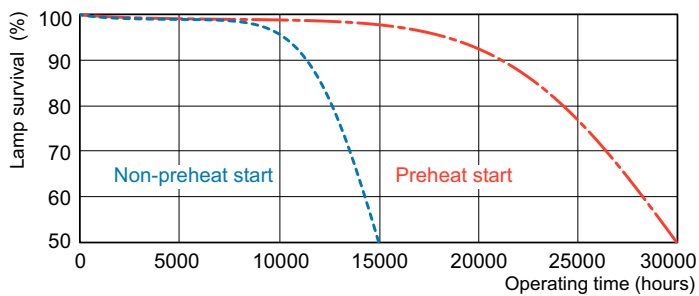

Lifetime

MASTER TL5 HO/ActiViva Life Expectancy 3 h cycle

MASTER TL5 HO/ActiViva Life Expectancy 12 h cycle