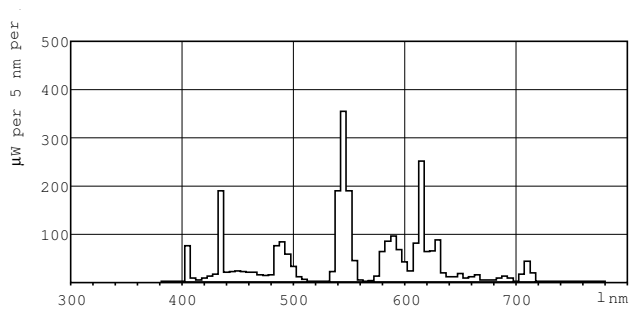

T5 High Output

EAN/UPC - Product	046677290283
Order code	290288
Numerator - Quantity Per Pack	1
Numerator - Packs per outer box	40
Material Nr. (12NC)	927993183522

Net Weight (Piece)	104.500 g
ILCOS Code	FDH-54/35/1B-L/P-G5-16/850

Dimensional drawing

Product	D (max)	A (max)	B (max)	B (min)	C (max)
54W/835 Min Bipin T5	17 mm	1149.0 mm	1156.1 mm	1153.7 mm	1163.2 mm
HO ALTO UNP					

TL5 HO F54T5/835 HO Alto

Photometric data

Lightcolor /835