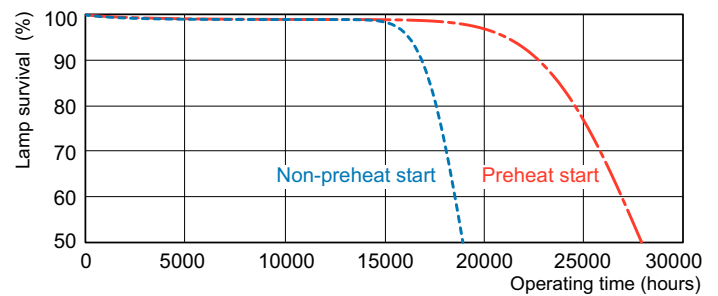

Lifetime

MASTER TL5 HO/ActiViva Life Expectancy 3 h cycle

MASTER TL5 HO/ActiViva Life Expectancy 12 h cycle