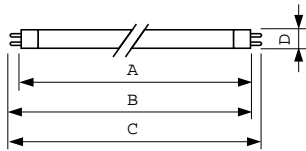

### Product data

General Information	
Cap-Base	G5 [ G5]
Life to 50% Failures Preheat (Nom)	30000 h
Features	HO Alto® [ High Output Alto]
System Description	HO [ High Output (HO)]
LSF Preheat 2000 h Rated	99 %
LSF Preheat 4000 h Rated	99 %
LSF Preheat 6000 h Rated	99 %
LSF Preheat 8000 h Rated	99 %
LSF Preheat 16000 h Rated	97 %
LSF Preheat 20000 h Rated	84 %
Light Technical	
Color Code	835 [ CCT of 3500K]
Luminous Flux (Nom)	5000 lm
Luminous Flux (Rated) (Nom)	4500 lm
Color Designation	White (WH)
Luminous Efficacy (@ Max Lumen, Rated) (Nom)	93 lm/W
Correlated Color Temperature (Nom)	3500 K
Luminous Efficacy (rated) (Nom)	83 lm/W
Color Rendering Index (Max)	85
Color Rendering Index (Min)	80
Color Rendering Index (Nom)	82
LLMF 2000 h Rated	96 %
LLMF 4000 h Rated	95 %

## T5 High Output

EAN/UPC - Product	046677290283
Order code	290288
Numerator - Quantity Per Pack	1
Numerator - Packs per outer box	40
Material Nr. (12NC)	927993183522

Net Weight (Piece)	104.500 g
ILCOS Code	FDH-54/35/1B-L/P-G5-16/850

### Dimensional drawing

Product	D (max)	A (max)	B (max)	B (min)	C (max)
54W/835 Min Bipin T5	17 mm	1149.0 mm	1156.1 mm	1153.7 mm	1163.2 mm
HO ALTO UNP					

TL5 HO F54T5/835 HO Alto