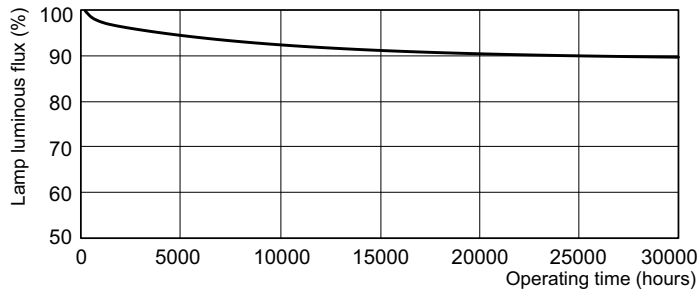

T5 High Output

Lifetime

MASTER TL5 HO/ActiViva Lumen Maintenance 3 h + 12 h cycle