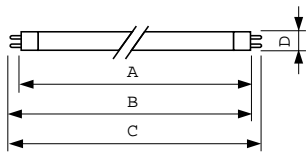

T5 High Output

EAN/UPC - Product	046677290283
Order code	290288
Numerator - Quantity Per Pack	1
Numerator - Packs per outer box	40
Material Nr. (12NC)	927993183522

Net Weight (Piece)	104.500 g
ILCOS Code	FDH-54/35/1B-L/P-G5-16/850

Warnings and Safety

· Lamp contains mercury. Manage in Accord with Disposal Laws. See: www.lamprecycle.org or 1-800-555-0050

Dimensional drawing

Product	D (max)	A (max)	B (max)	B (min)	C (max)
54W/835 Min Bipin T5	17 mm	1149.0 mm	1156.1 mm	1153.7 mm	1163.2 mm
HO ALTO UNP					