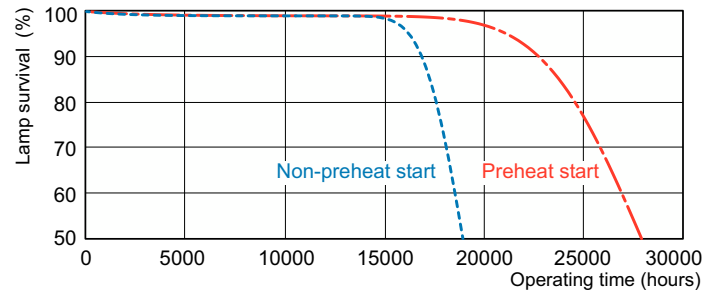

Life Expectancy Diagram - 54W/835 Min Bipin T5 HO ALTO UNP

Life Expectancy Diagram - 54W/835 Min Bipin T5 HO ALTO UNP