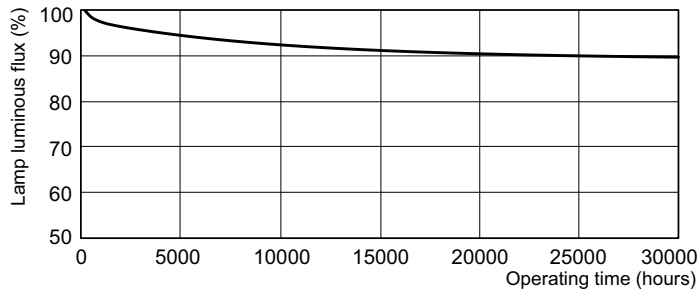

Product data

General Information	
Cap-Base	G5 [G5]
Features	HO Alto® [High Output Alto]
Light Technical	
Color Code	835 [CCT of 3500K]
Luminous Flux	5,000 lumen
Color Designation	White (WH)
Correlated Color Temperature (Nom)	3500 K
Luminous Efficacy (rated) (Nom)	83 lm/W
Color rendering index (CRI)	82
Operating and Electrical	
Power Consumption	54.1 W
Lamp Current (Nom)	0.455 A
Controls and Dimming	
Dimmable	Yes

T5 High Output

Dimensional drawing

Product	D (max)	A (max)	B (max)	B (min)	C (max)
54W/835 Min Bipin T5 HO	17 mm	1,149.0 mm	1,156.1 mm	1,153.7 mm	1,163.2 mm
ALTO UNP					

Photometric data

Spectral Power Distribution Colour - 54W/835 Min Bipin T5 HO ALTO UNP

Lifetime

Life Expectancy Diagram - 54W/835 Min Bipin T5 HO ALTO UNP

Life Expectancy Diagram - 54W/835 Min Bipin T5 HO ALTO UNP

T5 High Output

Lifetime

Lumen Maintenance Diagram - 54W/835 Min Bipin T5 HO ALTO UNP