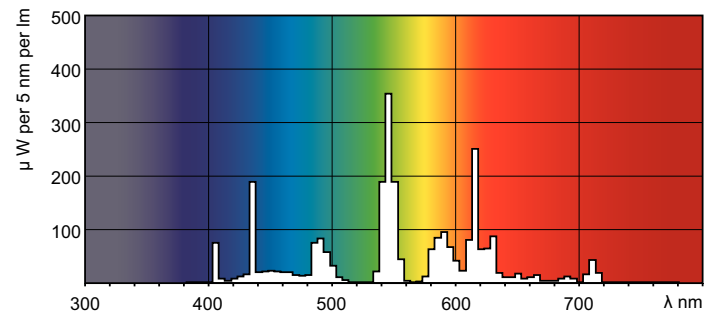

T5 High Output

F54T5/835/HO/ALTO 40PK

Philips T5 HO lamps are environmentally-responsible, ultra-slim and have extraordinary light output and longer life.

Product data

General Information	
Base	G5 [G5]
Life to 50% Failures Preheat (Nom)	30000 h
Features	HO Alto® [High Output Alto]
System Description	High Output (HO)
LSF Preheat 2000 h Rated	99 %
LSF Preheat 4000 h Rated	99 %
LSF Preheat 6000 h Rated	99 %
LSF Preheat 8000 h Rated	99 %
LSF Preheat 16000 h Rated	97 %
LSF Preheat 20000 h Rated	84 %
Light Technical	
Color Code	835 [CCT of 3500K]
Initial lumen (Nom)	5000 lm
Luminous Flux (Rated) (Nom)	4500 lm
Color Designation	White (WH)
Luminous Efficacy (@ Max Lumen, Rated) (Nom)	93 lm/W
Correlated Color Temperature (Nom)	3500 K
Luminous Efficacy (rated) (Nom)	83 lm/W
Color Rendering Index (Max)	85
Color Rendering Index (Min)	80
Color Rendering Index (Nom)	82
LLMF 2000 h Rated	96 %
LLMF 4000 h Rated	95 %

LLMF 6000 h Rated	94 %
LLMF 8000 h Rated	93 %
LLMF 12000 h Rated	92 %
LLMF 16000 h Rated	91 %
LLMF 20000 h Rated	90 %
Operating and Electrical	
Power (Rated) (Nom)	54.1 W
Lamp Current (Nom)	0.455 A
Temperature	
Design Temperature (Nom)	35 °C
Controls and Dimming	
Dimmable	Yes
Mechanical and Housing	
Cap-Base Information	Green [Green Cap]
Approval and Application	
Energy Efficiency Label (EEL)	A
Mercury (Hg) Content (Nom)	1.4 mg
Product Data	
Order product name	54W/835 Min Bipin T5 HO ALTO UNP

Warnings and Safety

· Lamp contains mercury. Manage in Accord with Disposal Laws. See: www.lamprecycle.org or 1-800-555-0050

Dimensional drawing

Product	D (max)	A (max)	B (max)	B (min)	C (max)
54W/835 Min Bipin T5	17 mm	1149.0 mm	1156.1 mm	1153.7 mm	1163.2 mm
HO ALTO UNP					

TL5 HO F54T5/835 HO Alto

Photometric data

Lightcolor /835

Lightcolor /835

T5 High Output

Lifetime

MASTER TL5 HO/ActiViva Life Expectancy 3 h cycle

MASTER TL5 HO/ActiViva Life Expectancy 12 h cycle