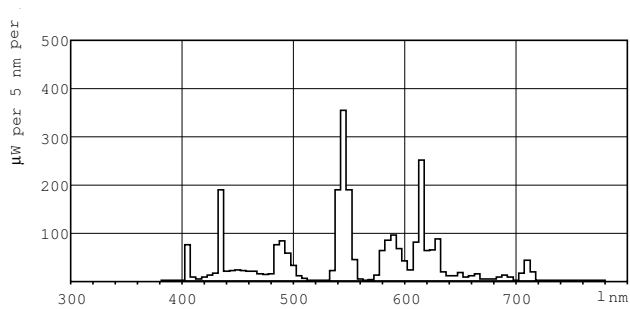

T5 High Output

F54T5/835/HO/ALTO 40PK

Philips T5 HO lamps are environmentally-responsible, ultra-slim and have extraordinary light output and longer life.

Product data

General Information	
Base	G5 [G5]
Life to 50% Failures Preheat (Nom)	30000 h
Features	HO Alto® [High Output Alto]
System Description	High Output (HO)
LSF Preheat 2000 h Rated	99 %
LSF Preheat 4000 h Rated	99 %
LSF Preheat 6000 h Rated	99 %
LSF Preheat 8000 h Rated	99 %
LSF Preheat 16000 h Rated	97 %
LSF Preheat 20000 h Rated	84 %
Light Technical	
Color Code	835 [CCT of 3500K]
Initial lumen (Nom)	5000 lm
Luminous Flux (Rated) (Nom)	4500 lm
Color Designation	White (WH)
Luminous Efficacy (@ Max Lumen, Rated) (Nom)	93 lm/W
Correlated Color Temperature (Nom)	3500 K
Luminous Efficacy (rated) (Nom)	83 lm/W
Color Rendering Index (Max)	85
Color Rendering Index (Min)	80
Color Rendering Index (Nom)	82
LLMF 2000 h Rated	96 %
LLMF 4000 h Rated	95 %

LLMF 6000 h Rated	94 %
LLMF 8000 h Rated	93 %
LLMF 12000 h Rated	92 %
LLMF 16000 h Rated	91 %
LLMF 20000 h Rated	90 %
Operating and Electrical	
Power (Rated) (Nom)	54.1 W
Lamp Current (Nom)	0.455 A
Temperature	
Design Temperature (Nom)	35 °C
Controls and Dimming	
Dimmable	Yes
Mechanical and Housing	
Cap-Base Information	Green [Green Cap]
Approval and Application	
Energy Efficiency Label (EEL)	A
Mercury (Hg) Content (Nom)	1.4 mg
Product Data	
Order product name	54W/835 Min Bipin T5 HO ALTO UNP

Warnings and Safety

· Lamp contains mercury. Manage in Accord with Disposal Laws. See: www.lamprecycle.org or 1-800-555-0050

Dimensional drawing

Product	D (max)	A (max)	B (max)	B (min)	C (max)
54W/835 Min Bipin T5	17 mm	1149.0 mm	1156.1 mm	1153.7 mm	1163.2 mm
HO ALTO UNP					

TL5 HO F54T5/835 HO Alto

Photometric data

Lightcolor /835

Lightcolor /835

T5 High Output

Lifetime

MASTER TL5 HO/ActiViva Life Expectancy 3 h cycle

MASTER TL5 HO/ActiViva Life Expectancy 12 h cycle