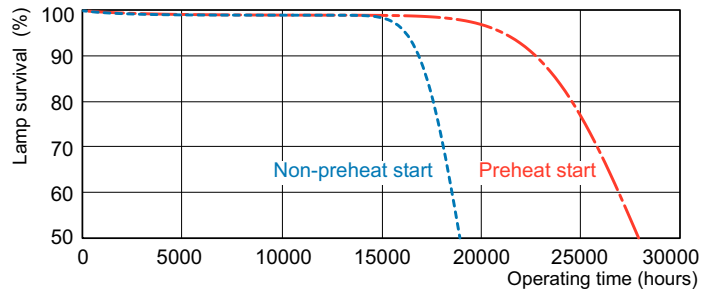

T5 High Output

F54T5/835/HO/ALTO 40PK

Philips T5 HO lamps are environmentally-responsible, ultra-slim and have extraordinary light output and longer life.

Product data

General Information	
Base	G5 [G5]
Life to 50% Failures Preheat (Nom)	30000 h
Features	HO Alto® [High Output Alto]
System Description	High Output (HO)
LSF Preheat 2000 h Rated	99 %
LSF Preheat 4000 h Rated	99 %
LSF Preheat 6000 h Rated	99 %
LSF Preheat 8000 h Rated	99 %
LSF Preheat 16000 h Rated	97 %
LSF Preheat 20000 h Rated	84 %
Light Technical	
Color Code	835 [CCT of 3500K]
Initial lumen (Nom)	5000 lm
Luminous Flux (Rated) (Nom)	4500 lm
Color Designation	White (WH)
Luminous Efficacy (@ Max Lumen, Rated) (Nom)	93 lm/W
Correlated Color Temperature (Nom)	3500 K
Luminous Efficacy (rated) (Nom)	83 lm/W
Color Rendering Index (Max)	85
Color Rendering Index (Min)	80
Color Rendering Index (Nom)	82
LLMF 2000 h Rated	96 %
LLMF 4000 h Rated	95 %

TL5 HO F54T5/835 HO Alto

Photometric data

Lightcolor /835

Lightcolor /835

T5 High Output

Lifetime

MASTER TL5 HO/ActiViva Life Expectancy 3 h cycle

MASTER TL5 HO/ActiViva Life Expectancy 12 h cycle