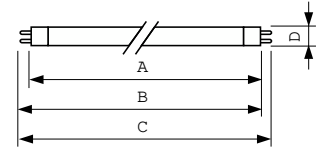

Product data

General Information	
Cap-Base	G5 [G5]
Features	HO Alto® [High Output Alto]
Light Technical	
Color Code	835 [CCT of 3500K]
Luminous Flux	5,000 lumen
Color Designation	White (WH)
Correlated Color Temperature (Nom)	3500 K
Luminous Efficacy (rated) (Nom)	83 lm/W
Color rendering index (CRI)	82
Operating and Electrical	
Power Consumption	54.1 W
Lamp Current (Nom)	0.455 A
Controls and Dimming	
Dimmable	Yes

Mechanical and Housing	
Bulb Shape	T5 [16 mm (T5)]
Approval and Application	
Mercury (Hg) Content (Nom)	1.4 mg
Product Data	
Order product name	54W/835 Min Bipin T5 HO ALTO UNP
Order code	290288
Numerator - Quantity Per Pack	1
Numerator - Packs per outer box	40
Material number (12NC)	927993183522
Full product name	F54T5/835/HO/ALTO 40PK
EAN/UPC - Case	50046677290288

T5 High Output

Dimensional drawing

Product	D (max)	A (max)	B (max)	B (min)	C (max)
54W/835 Min Bipin T5 HO	17 mm	1,149.0 mm	1,156.1 mm	1,153.7 mm	1,163.2 mm
ALTO UNP					

Photometric data

Spectral Power Distribution Colour - 54W/835 Min Bipin T5 HO ALTO UNP