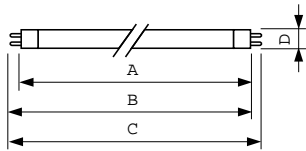

T5 High Output

F54T5/841/HO/ALTO 40PK

Philips T5 HO lamps are environmentally-responsible, ultra-slim and have extraordinary light output and longer life.

Product data

General Information	
Cap-Base	G5 [G5]
Life to 50% Failures Preheat (Nom)	30000 h
Features	HO Alto® [High Output Alto]
System Description	HO [High Output (HO)]
LSF Preheat 2000 h Rated	99 %
LSF Preheat 4000 h Rated	99 %
LSF Preheat 6000 h Rated	99 %
LSF Preheat 8000 h Rated	99 %
LSF Preheat 16000 h Rated	97 %
LSF Preheat 20000 h Rated	84 %
Light Technical	
Color Code	841 [CCT of 4100K]
Luminous Flux (Nom)	5000 lm
Luminous Flux (Rated) (Nom)	4500 lm
Color Designation	Cool White (CW)
Luminous Efficacy (@ Max Lumen, Rated) (Nom)	93 lm/W
Correlated Color Temperature (Nom)	4100 K
Luminous Efficacy (rated) (Nom)	83 lm/W
Color Rendering Index (Max)	85
Color Rendering Index (Min)	80
Color Rendering Index (Nom)	82
LLMF 2000 h Rated	96 %
LLMF 4000 h Rated	95 %

LLMF 6000 h Rated	94 %
LLMF 8000 h Rated	93 %
LLMF 12000 h Rated	92 %
LLMF 16000 h Rated	91 %
LLMF 20000 h Rated	90 %
Operating and Electrical	
Power (Rated) (Nom)	54.1 W
Lamp Current (Nom)	0.455 A
Temperature	
Design Temperature (Nom)	35 °C
Controls and Dimming	
Dimmable	Yes
Mechanical and Housing	
Cap-Base Information	Green [Green Base]
Approval and Application	
Energy Efficiency Label (EEL)	A
Mercury (Hg) Content (Nom)	1.4 mg
Product Data	
Order product name	54W/840 Min Bipin T5 HO ALTO UNP

T5 High Output

EAN/UPC - Product	046677290832
Order code	290833
Numerator - Quantity Per Pack	1
Numerator - Packs per outer box	40
Material Nr. (12NC)	927993184022

Net Weight (Piece)	105.800 g
ILCOS Code	FDH-54/40/1B-L/P-G5-16/1150

Dimensional drawing

Product	D (max)	A (max)	B (max)	B (min)	C (max)
54W/840 Min Bipin T5	17 mm	1149.0 mm	1156.1 mm	1153.7 mm	1163.2 mm
HO ALTO UNP					

TL5 HO F54T5/841 HO Alto

Photometric data

Lightcolor /840