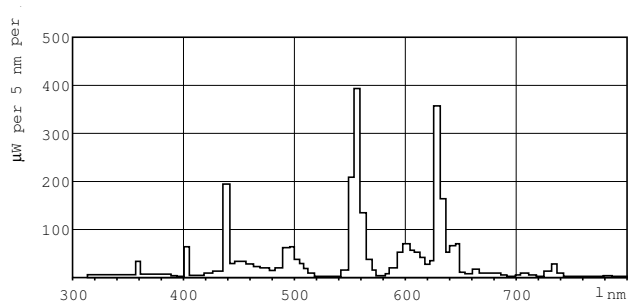

T5 High Output

F54T5/841/HO/ALTO 40PK

Philips T5 HO lamps are environmentally-responsible, ultra-slim and have extraordinary light output and longer life.

Product data

General Information	
Cap-Base	G5 [G5]
Life to 50% Failures Preheat (Nom)	30000 h
Features	HO Alto® [High Output Alto]
System Description	HO [High Output (HO)]
LSF Preheat 2000 h Rated	99 %
LSF Preheat 4000 h Rated	99 %
LSF Preheat 6000 h Rated	99 %
LSF Preheat 8000 h Rated	99 %
LSF Preheat 16000 h Rated	97 %
LSF Preheat 20000 h Rated	84 %
Light Technical	
Color Code	841 [CCT of 4100K]
Luminous Flux (Nom)	5000 lm
Luminous Flux (Rated) (Nom)	4500 lm
Color Designation	Cool White (CW)
Luminous Efficacy (@ Max Lumen, Rated) (Nom)	93 lm/W
Correlated Color Temperature (Nom)	4100 K
Luminous Efficacy (rated) (Nom)	83 lm/W
Color Rendering Index (Max)	85
Color Rendering Index (Min)	80
Color Rendering Index (Nom)	82
LLMF 2000 h Rated	96 %
LLMF 4000 h Rated	95 %

LLMF 6000 h Rated	94 %
LLMF 8000 h Rated	93 %
LLMF 12000 h Rated	92 %
LLMF 16000 h Rated	91 %
LLMF 20000 h Rated	90 %
Operating and Electrical	
Power (Rated) (Nom)	54.1 W
Lamp Current (Nom)	0.455 A
Temperature	
Design Temperature (Nom)	35 °C
Controls and Dimming	
Dimmable	Yes
Mechanical and Housing	
Cap-Base Information	Green [Green Base]
Approval and Application	
Energy Efficiency Label (EEL)	A
Mercury (Hg) Content (Nom)	1.4 mg
Product Data	
Order product name	54W/840 Min Bipin T5 HO ALTO UNP

T5 High Output

EAN/UPC - Product	046677290832
Order code	290833
Numerator - Quantity Per Pack	1
Numerator - Packs per outer box	40
Material Nr. (12NC)	927993184022

Net Weight (Piece)	105.800 g
ILCOS Code	FDH-54/40/1B-L/P-G5-16/1150

Dimensional drawing

Product	D (max)	A (max)	B (max)	B (min)	C (max)
54W/840 Min Bipin T5	17 mm	1149.0 mm	1156.1 mm	1153.7 mm	1163.2 mm
HO ALTO UNP					

TL5 HO F54T5/841 HO Alto

Photometric data

Lightcolor /840