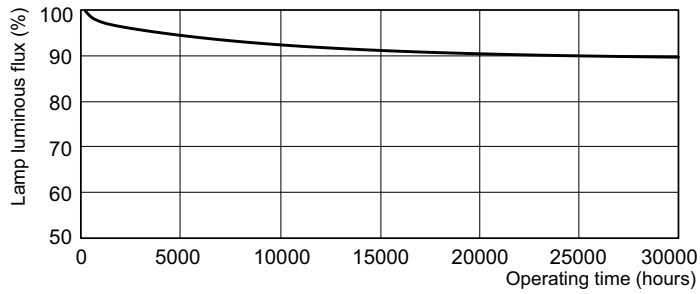

T5 High Output

F54T5/841/HO/ALTO 40PK

Philips T5 HO lamps are environmentally-responsible, ultra-slim and have extraordinary light output and longer life.

Product data

General Information	
Cap-Base	G5 [G5]
Life to 50% Failures Preheat (Nom)	30000 h
Features	HO Alto® [High Output Alto]
System Description	HO [High Output (HO)]
LSF Preheat 2000 h Rated	99 %
LSF Preheat 4000 h Rated	99 %
LSF Preheat 6000 h Rated	99 %
LSF Preheat 8000 h Rated	99 %
LSF Preheat 16000 h Rated	97 %
LSF Preheat 20000 h Rated	84 %
Light Technical	
Color Code	841 [CCT of 4100K]
Luminous Flux (Nom)	5000 lm
Luminous Flux (Rated) (Nom)	4500 lm
Color Designation	Cool White (CW)
Luminous Efficacy (@ Max Lumen, Rated) (Nom)	93 lm/W
Correlated Color Temperature (Nom)	4100 K
Luminous Efficacy (rated) (Nom)	83 lm/W
Color Rendering Index (Max)	85
Color Rendering Index (Min)	80
Color Rendering Index (Nom)	82
LLMF 2000 h Rated	96 %
LLMF 4000 h Rated	95 %

LLMF 6000 h Rated	94 %
LLMF 8000 h Rated	93 %
LLMF 12000 h Rated	92 %
LLMF 16000 h Rated	91 %
LLMF 20000 h Rated	90 %
Operating and Electrical	
Power (Rated) (Nom)	54.1 W
Lamp Current (Nom)	0.455 A
Temperature	
Design Temperature (Nom)	35 °C
Controls and Dimming	
Dimmable	Yes
Mechanical and Housing	
Cap-Base Information	Green [Green Base]
Approval and Application	
Energy Efficiency Label (EEL)	A
Mercury (Hg) Content (Nom)	1.4 mg
Product Data	
Order product name	54W/840 Min Bipin T5 HO ALTO UNP

Lightcolor /840

Lifetime

MASTER TL5 HO/ActiViva Life Expectancy 3 h cycle

MASTER TL5 HO/ActiViva Life Expectancy 12 h cycle

T5 High Output

Lifetime

MASTER TL5 HO/ActiViva Lumen Maintenance 3 h + 12 h cycle