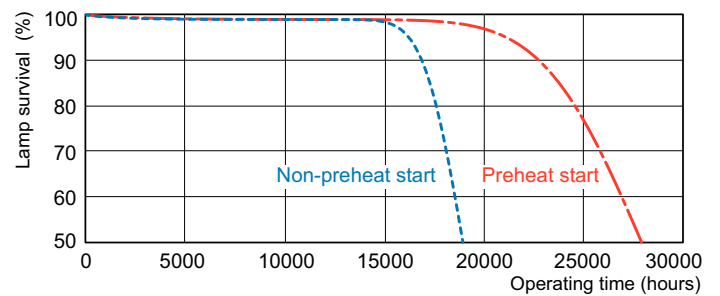

T5 High Output

F54T5/841/HO/ALTO 40PK

Philips T5 HO lamps are environmentally-responsible, ultra-slim and have extraordinary light output and longer life.

Product data

General Information	
Cap-Base	G5 [G5]
Life to 50% Failures Preheat (Nom)	30000 h
Features	HO Alto® [High Output Alto]
System Description	HO [High Output (HO)]
LSF Preheat 2000 h Rated	99 %
LSF Preheat 4000 h Rated	99 %
LSF Preheat 6000 h Rated	99 %
LSF Preheat 8000 h Rated	99 %
LSF Preheat 16000 h Rated	97 %
LSF Preheat 20000 h Rated	84 %
Light Technical	
Color Code	841 [CCT of 4100K]
Luminous Flux (Nom)	5000 lm
Luminous Flux (Rated) (Nom)	4500 lm
Color Designation	Cool White (CW)
Luminous Efficacy (@ Max Lumen, Rated) (Nom)	93 lm/W
Correlated Color Temperature (Nom)	4100 K
Luminous Efficacy (rated) (Nom)	83 lm/W
Color Rendering Index (Max)	85
Color Rendering Index (Min)	80
Color Rendering Index (Nom)	82
LLMF 2000 h Rated	96 %
LLMF 4000 h Rated	95 %

Dimensional drawing

Product	D (max)	A (max)	B (max)	B (min)	C (max)
54W/840 Min Bipin T5	17 mm	1149.0 mm	1156.1 mm	1153.7 mm	1163.2 mm
HO ALTO UNP					

TL5 HO F54T5/841 HO Alto

Photometric data

Lightcolor /840

Lightcolor /840

Lifetime

MASTER TL5 HO/ActiViva Life Expectancy 3 h cycle

MASTER TL5 HO/ActiViva Life Expectancy 12 h cycle

T5 High Output

Lifetime

MASTER TL5 HO/ActiViva Lumen Maintenance 3 h + 12 h cycle