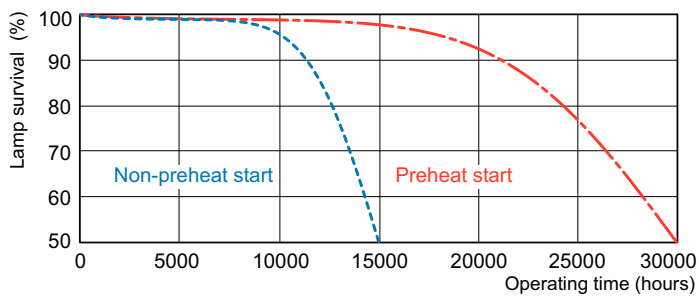

T5 High Output

F54T5/841/HO/ALTO 40PK

Philips T5 HO lamps are environmentally-responsible, ultra-slim and have extraordinary light output and longer life.

Product data

General Information	
Cap-Base	G5 [G5]
Life to 50% Failures Preheat (Nom)	30000 h
Features	HO Alto® [High Output Alto]
System Description	HO [High Output (HO)]
LSF Preheat 2000 h Rated	99 %
LSF Preheat 4000 h Rated	99 %
LSF Preheat 6000 h Rated	99 %
LSF Preheat 8000 h Rated	99 %
LSF Preheat 16000 h Rated	97 %
LSF Preheat 20000 h Rated	84 %
Light Technical	
Color Code	841 [CCT of 4100K]
Luminous Flux (Nom)	5000 lm
Luminous Flux (Rated) (Nom)	4500 lm
Color Designation	Cool White (CW)
Luminous Efficacy (@ Max Lumen, Rated) (Nom)	93 lm/W
Correlated Color Temperature (Nom)	4100 K
Luminous Efficacy (rated) (Nom)	83 lm/W
Color Rendering Index (Max)	85
Color Rendering Index (Min)	80
Color Rendering Index (Nom)	82
LLMF 2000 h Rated	96 %
LLMF 4000 h Rated	95 %

Dimensional drawing

Product	D (max)	A (max)	B (max)	B (min)	C (max)
54W/840 Min Bipin T5	17 mm	1149.0 mm	1156.1 mm	1153.7 mm	1163.2 mm
HO ALTO UNP					

TL5 HO F54T5/841 HO Alto

Photometric data

Lightcolor /840

Lightcolor /840

Lifetime

MASTER TL5 HO/ActiViva Life Expectancy 3 h cycle

MASTER TL5 HO/ActiViva Life Expectancy 12 h cycle

T5 High Output

Lifetime

MASTER TL5 HO/ActiViva Lumen Maintenance 3 h + 12 h cycle