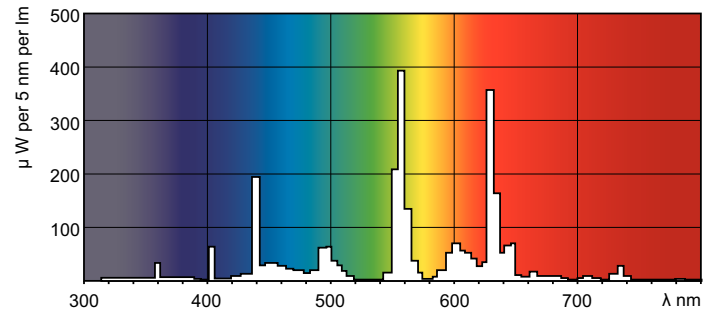

T5 High Output

F54T5/841/HO/ALTO 40PK

Philips T5 HO lamps are environmentally-responsible, ultra-slim and have extraordinary light output and longer life.

Product data

General Information	
Cap-Base	G5 [G5]
Life to 50% Failures Preheat (Nom)	30000 h
Features	HO Alto® [High Output Alto]
System Description	HO [High Output (HO)]
LSF Preheat 2000 h Rated	99 %
LSF Preheat 4000 h Rated	99 %
LSF Preheat 6000 h Rated	99 %
LSF Preheat 8000 h Rated	99 %
LSF Preheat 16000 h Rated	97 %
LSF Preheat 20000 h Rated	84 %
Light Technical	
Color Code	841 [CCT of 4100K]
Luminous Flux (Nom)	5000 lm
Luminous Flux (Rated) (Nom)	4500 lm
Color Designation	Cool White (CW)
Luminous Efficacy (@ Max Lumen, Rated) (Nom)	93 lm/W
Correlated Color Temperature (Nom)	4100 K
Luminous Efficacy (rated) (Nom)	83 lm/W
Color Rendering Index (Max)	85
Color Rendering Index (Min)	80
Color Rendering Index (Nom)	82
LLMF 2000 h Rated	96 %
LLMF 4000 h Rated	95 %

LLMF 6000 h Rated	94 %
LLMF 8000 h Rated	93 %
LLMF 12000 h Rated	92 %
LLMF 16000 h Rated	91 %
LLMF 20000 h Rated	90 %
Operating and Electrical	
Power (Rated) (Nom)	54.1 W
Lamp Current (Nom)	0.455 A
Temperature	
Design Temperature (Nom)	35 °C
Controls and Dimming	
Dimmable	Yes
Mechanical and Housing	
Cap-Base Information	Green [Green Base]
Approval and Application	
Energy Efficiency Label (EEL)	A
Mercury (Hg) Content (Nom)	1.4 mg
Product Data	
Order product name	54W/840 Min Bipin T5 HO ALTO UNP

T5 High Output

EAN/UPC - Product	046677290832
Order code	290833
Numerator - Quantity Per Pack	1
Numerator - Packs per outer box	40
Material Nr. (12NC)	927993184022

Net Weight (Piece)	105.800 g
ILCOS Code	FDH-54/40/1B-L/P-G5-16/1150

Dimensional drawing

Product	D (max)	A (max)	B (max)	B (min)	C (max)
54W/840 Min Bipin T5	17 mm	1149.0 mm	1156.1 mm	1153.7 mm	1163.2 mm
HO ALTO UNP					

TL5 HO F54T5/841 HO Alto

Photometric data

Lightcolor /840