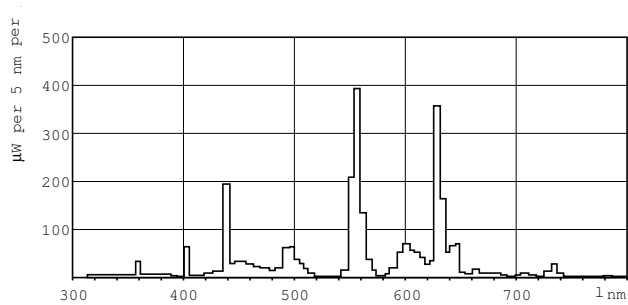

T5 High Output

EAN/UPC - Product	046677290832
Order code	290833
Numerator - Quantity Per Pack	1
Numerator - Packs per outer box	40
Material Nr. (12NC)	927993184022

Net Weight (Piece)	105.800 g
ILCOS Code	FDH-54/40/1B-L/P-G5-16/1150

Warnings and Safety

· Lamp contains mercury. Manage in Accord with Disposal Laws. See: www.lamprecycle.org or 1-800-555-0050

Dimensional drawing

Product	D (max)	A (max)	B (max)	B (min)	C (max)
54W/840 Min Bipin T5	17 mm	1149.0 mm	1156.1 mm	1153.7 mm	1163.2 mm
HO ALTO UNP					

TL5 HO F54T5/841 HO Alto

Photometric data

Lightcolor /840