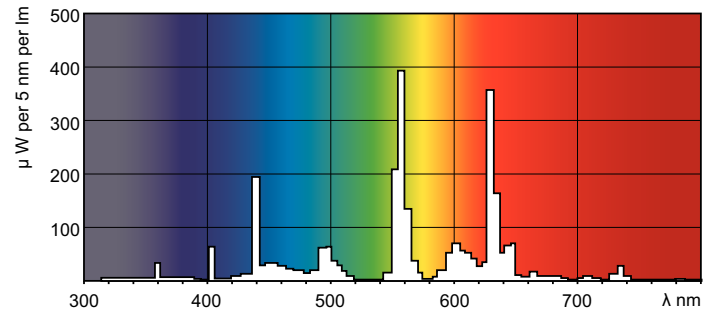

### Product data

General Information	
Base	G5 [ G5]
Life to 50% Failures Preheat (Nom)	30000 h
Features	HO Alto® [ High Output Alto]
System Description	High Output (HO)
LSF Preheat 2000 h Rated	99 %
LSF Preheat 4000 h Rated	99 %
LSF Preheat 6000 h Rated	99 %
LSF Preheat 8000 h Rated	99 %
LSF Preheat 16000 h Rated	97 %
LSF Preheat 20000 h Rated	84 %
Light Technical	
Color Code	841 [ CCT of 4100K]
Initial lumen (Nom)	5000 lm
Luminous Flux (Rated) (Nom)	4500 lm
Color Designation	Cool White (CW)
Luminous Efficacy (@ Max Lumen, Rated) (Nom)	93 lm/W
Correlated Color Temperature (Nom)	4100 K
Luminous Efficacy (rated) (Nom)	83 lm/W
Color Rendering Index (Max)	85
Color Rendering Index (Min)	80
Color Rendering Index (Nom)	82
LLMF 2000 h Rated	96 %
LLMF 4000 h Rated	95 %

### Dimensional drawing

Product	D (max)	A (max)	B (max)	B (min)	C (max)
54W/840 Min Bipin T5	17 mm	1149.0 mm	1156.1 mm	1153.7 mm	1163.2 mm
HO ALTO UNP					

TL5 HO F54T5/841 HO Alto

### Photometric data

Lightcolor /840

Lightcolor /840