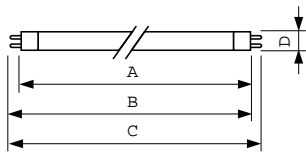

## T5 High Output

EAN/UPC - Product	046677290832
Order code	290833
Numerator - Quantity Per Pack	1
Numerator - Packs per outer box	40
Material Nr. (12NC)	927993184022

Net Weight (Piece)	105.800 g
ILCOS Code	FDH-54/40/1B-L/P-G5-16/1150

### Dimensional drawing

Product	D (max)	A (max)	B (max)	B (min)	C (max)
54W/840 Min Bipin T5	17 mm	1149.0 mm	1156.1 mm	1153.7 mm	1163.2 mm
HO ALTO UNP					

TL5 HO F54T5/841 HO Alto