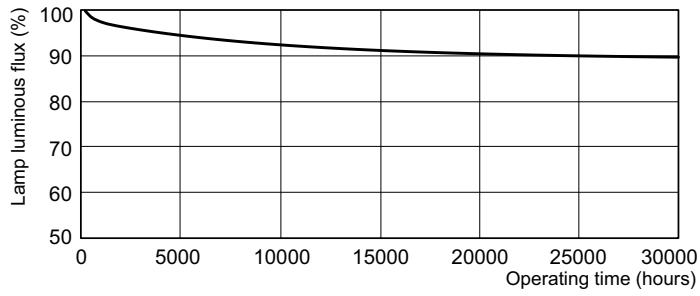

T5 High Output

F54T5/850/HO/ALTO 40PK

Philips T5 HO lamps are environmentally-responsible, ultra-slim and have extraordinary light output and longer life.

Product data

General Information	
Cap-Base	G5 [G5]
Life to 50% Failures Preheat (Nom)	30000 h
Features	HO Alto® [High Output Alto]
System Description	HO [High Output (HO)]
LSF Preheat 2000 h Rated	99 %
LSF Preheat 4000 h Rated	99 %
LSF Preheat 6000 h Rated	99 %
LSF Preheat 8000 h Rated	99 %
LSF Preheat 16000 h Rated	97 %
LSF Preheat 20000 h Rated	84 %
Light Technical	
Color Code	850 [CCT of 5000K]
Luminous Flux (Nom)	4800 lm
Luminous Flux (Rated) (Nom)	4325 lm
Color Designation	Daylight [Daylight]
Luminous Efficacy (@ Max Lumen, Rated) (Nom)	89 lm/W
Correlated Color Temperature (Nom)	5000 K
Luminous Efficacy (rated) (Nom)	80 lm/W
Color Rendering Index (Max)	85
Color Rendering Index (Min)	80
Color Rendering Index (Nom)	82
LLMF 2000 h Rated	96 %
LLMF 4000 h Rated	95 %

LLMF 6000 h Rated	94 %
LLMF 8000 h Rated	93 %
LLMF 12000 h Rated	92 %
LLMF 16000 h Rated	91 %
LLMF 20000 h Rated	90 %
Operating and Electrical	
Power (Rated) (Nom)	54.1 W
Lamp Current (Nom)	0.455 A
Temperature	
Design Temperature (Nom)	35 °C
Controls and Dimming	
Dimmable	Yes
Mechanical and Housing	
Cap-Base Information	Green [Green Base]
Approval and Application	
Energy Efficiency Label (EEL)	B
Mercury (Hg) Content (Nom)	1.4 mg
Product Data	
Order product name	F54T5/850/HO/ALTO 40PK

Lifetime

MASTER TL5 HO/ActiViva Life Expectancy 3 h cycle

MASTER TL5 HO/ActiViva Life Expectancy 12 h cycle

T5 High Output

Lifetime

MASTER TL5 HO/ActiViva Lumen Maintenance 3 h + 12 h cycle