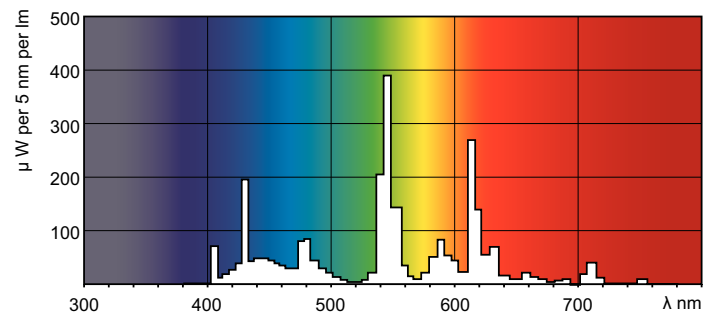

T5 High Output

F54T5/850/HO/ALTO 40PK

Philips T5 HO lamps are environmentally-responsible, ultra-slim and have extraordinary light output and longer life.

Product data

General Information	
Cap-Base	G5 [G5]
Life to 50% Failures Preheat (Nom)	30000 h
Features	HO Alto® [High Output Alto]
System Description	HO [High Output (HO)]
LSF Preheat 2000 h Rated	99 %
LSF Preheat 4000 h Rated	99 %
LSF Preheat 6000 h Rated	99 %
LSF Preheat 8000 h Rated	99 %
LSF Preheat 16000 h Rated	97 %
LSF Preheat 20000 h Rated	84 %
Light Technical	
Color Code	850 [CCT of 5000K]
Luminous Flux (Nom)	4800 lm
Luminous Flux (Rated) (Nom)	4325 lm
Color Designation	Daylight [Daylight]
Luminous Efficacy (@ Max Lumen, Rated) (Nom)	89 lm/W
Correlated Color Temperature (Nom)	5000 K
Luminous Efficacy (rated) (Nom)	80 lm/W
Color Rendering Index (Max)	85
Color Rendering Index (Min)	80
Color Rendering Index (Nom)	82
LLMF 2000 h Rated	96 %
LLMF 4000 h Rated	95 %

LLMF 6000 h Rated	94 %
LLMF 8000 h Rated	93 %
LLMF 12000 h Rated	92 %
LLMF 16000 h Rated	91 %
LLMF 20000 h Rated	90 %
Operating and Electrical	
Power (Rated) (Nom)	54.1 W
Lamp Current (Nom)	0.455 A
Temperature	
Design Temperature (Nom)	35 °C
Controls and Dimming	
Dimmable	Yes
Mechanical and Housing	
Cap-Base Information	Green [Green Base]
Approval and Application	
Energy Efficiency Label (EEL)	B
Mercury (Hg) Content (Nom)	1.4 mg
Product Data	
Order product name	F54T5/850/HO/ALTO 40PK

Dimensional drawing

Product	D (max)	A (max)	B (max)	B (min)	C (max)
F54T5/850/HO/ALTO 40PK	17 mm	1149.0 mm	1156.1 mm	1153.7 mm	1163.2 mm

TL5 HO F54T5/850 HO Alto

Photometric data

Lightcolor /850

Lightcolor /850