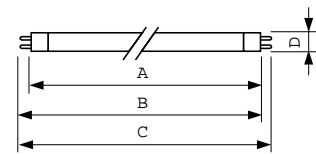

T5 High Output

F54T5/850/HO/ALTO 40PK

Philips T5 HO lamps are environmentally-responsible, ultra-slim and have extraordinary light output and longer life.

Product data

General Information	
Cap-Base	G5 [G5]
Life to 50% Failures Preheat (Nom)	30000 h
Features	HO Alto® [High Output Alto]
System Description	HO [High Output (HO)]
LSF Preheat 2000 h Rated	99 %
LSF Preheat 4000 h Rated	99 %
LSF Preheat 6000 h Rated	99 %
LSF Preheat 8000 h Rated	99 %
LSF Preheat 16000 h Rated	97 %
LSF Preheat 20000 h Rated	84 %
Light Technical	
Color Code	850 [CCT of 5000K]
Luminous Flux (Nom)	4800 lm
Luminous Flux (Rated) (Nom)	4325 lm
Color Designation	Daylight [Daylight]
Luminous Efficacy (@ Max Lumen, Rated) (Nom)	89 lm/W
Correlated Color Temperature (Nom)	5000 K
Luminous Efficacy (rated) (Nom)	80 lm/W
Color Rendering Index (Max)	85
Color Rendering Index (Min)	80
Color Rendering Index (Nom)	82
LLMF 2000 h Rated	96 %
LLMF 4000 h Rated	95 %

LLMF 6000 h Rated	94 %
LLMF 8000 h Rated	93 %
LLMF 12000 h Rated	92 %
LLMF 16000 h Rated	91 %
LLMF 20000 h Rated	90 %
Operating and Electrical	
Power (Rated) (Nom)	54.1 W
Lamp Current (Nom)	0.455 A
Temperature	
Design Temperature (Nom)	35 °C
Controls and Dimming	
Dimmable	Yes
Mechanical and Housing	
Cap-Base Information	Green [Green Base]
Approval and Application	
Energy Efficiency Label (EEL)	B
Mercury (Hg) Content (Nom)	1.4 mg
Product Data	
Order product name	F54T5/850/HO/ALTO 40PK

T5 High Output

EAN/UPC - Product	046677135102
Order code	135103
Numerator - Quantity Per Pack	1
Numerator - Packs per outer box	40
Material Nr. (12NC)	927993185022

Net Weight (Piece)	105.800 g
ILCOS Code	FDH-54/50/1B-L/P-G5-16/1150

Dimensional drawing

Product	D (max)	A (max)	B (max)	B (min)	C (max)
F54T5/850/HO/ALTO 40PK	17 mm	1149.0 mm	1156.1 mm	1153.7 mm	1163.2 mm

TL5 HO F54T5/850 HO Alto

Photometric data

Lightcolor /850

Lightcolor /850