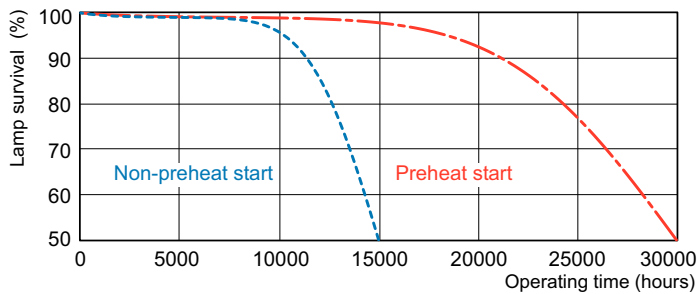

T5 High Output

F54T5/850/HO/ALTO 40PK

Philips T5 HO lamps are environmentally-responsible, ultra-slim and have extraordinary light output and longer life.

Product data

General Information	
Cap-Base	G5 [G5]
Life to 50% Failures Preheat (Nom)	30000 h
Features	HO Alto® [High Output Alto]
System Description	HO [High Output (HO)]
LSF Preheat 2000 h Rated	99 %
LSF Preheat 4000 h Rated	99 %
LSF Preheat 6000 h Rated	99 %
LSF Preheat 8000 h Rated	99 %
LSF Preheat 16000 h Rated	97 %
LSF Preheat 20000 h Rated	84 %
Light Technical	
Color Code	850 [CCT of 5000K]
Luminous Flux (Nom)	4800 lm
Luminous Flux (Rated) (Nom)	4325 lm
Color Designation	Daylight [Daylight]
Luminous Efficacy (@ Max Lumen, Rated) (Nom)	89 lm/W
Correlated Color Temperature (Nom)	5000 K
Luminous Efficacy (rated) (Nom)	80 lm/W
Color Rendering Index (Max)	85
Color Rendering Index (Min)	80
Color Rendering Index (Nom)	82
LLMF 2000 h Rated	96 %
LLMF 4000 h Rated	95 %

Lifetime

MASTER TL5 HO/ActiViva Life Expectancy 3 h cycle

MASTER TL5 HO/ActiViva Life Expectancy 12 h cycle

T5 High Output

Lifetime

MASTER TL5 HO/ActiViva Lumen Maintenance 3 h + 12 h cycle