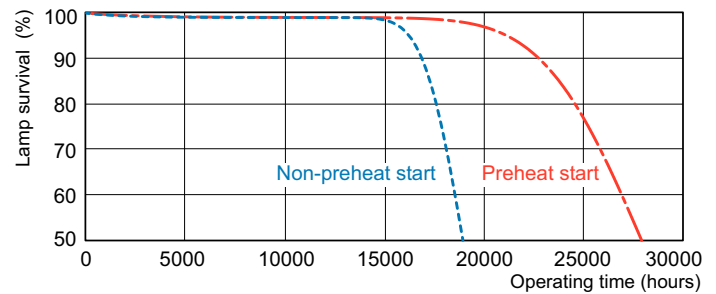

T5 High Output

F54T5/850/HO/ALTO 40PK

Philips T5 HO lamps are environmentally-responsible, ultra-slim and have extraordinary light output and longer life.

Product data

General Information	
Cap-Base	G5 [G5]
Life to 50% Failures Preheat (Nom)	30000 h
Features	HO Alto® [High Output Alto]
System Description	HO [High Output (HO)]
LSF Preheat 2000 h Rated	99 %
LSF Preheat 4000 h Rated	99 %
LSF Preheat 6000 h Rated	99 %
LSF Preheat 8000 h Rated	99 %
LSF Preheat 16000 h Rated	97 %
LSF Preheat 20000 h Rated	84 %
Light Technical	
Color Code	850 [CCT of 5000K]
Luminous Flux (Nom)	4800 lm
Luminous Flux (Rated) (Nom)	4325 lm
Color Designation	Daylight [Daylight]
Luminous Efficacy (@ Max Lumen, Rated) (Nom)	89 lm/W
Correlated Color Temperature (Nom)	5000 K
Luminous Efficacy (rated) (Nom)	80 lm/W
Color Rendering Index (Max)	85
Color Rendering Index (Min)	80
Color Rendering Index (Nom)	82
LLMF 2000 h Rated	96 %
LLMF 4000 h Rated	95 %

Dimensional drawing

Product	D (max)	A (max)	B (max)	B (min)	C (max)
F54T5/850/HO/ALTO 40PK	17 mm	1149.0 mm	1156.1 mm	1153.7 mm	1163.2 mm

TL5 HO F54T5/850 HO Alto

Photometric data

Lightcolor /850

Lightcolor /850

Lifetime

MASTER TL5 HO/ActiViva Life Expectancy 3 h cycle

MASTER TL5 HO/ActiViva Life Expectancy 12 h cycle

T5 High Output

Lifetime

MASTER TL5 HO/ActiViva Lumen Maintenance 3 h + 12 h cycle