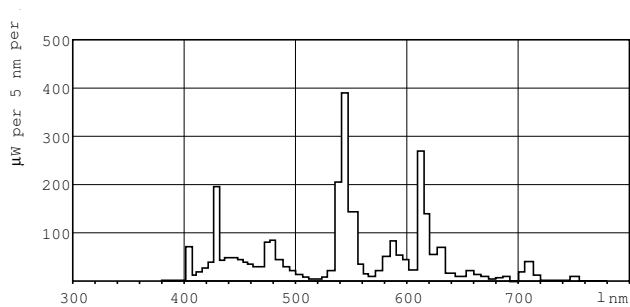

T5 High Output

F54T5/850/HO/ALTO 40PK

Philips T5 HO lamps are environmentally-responsible, ultra-slim and have extraordinary light output and longer life.

Product data

General Information	
Cap-Base	G5 [G5]
Life to 50% Failures Preheat (Nom)	30000 h
Features	HO Alto® [High Output Alto]
System Description	HO [High Output (HO)]
LSF Preheat 2000 h Rated	99 %
LSF Preheat 4000 h Rated	99 %
LSF Preheat 6000 h Rated	99 %
LSF Preheat 8000 h Rated	99 %
LSF Preheat 16000 h Rated	97 %
LSF Preheat 20000 h Rated	84 %
Light Technical	
Color Code	850 [CCT of 5000K]
Luminous Flux (Nom)	4800 lm
Luminous Flux (Rated) (Nom)	4325 lm
Color Designation	Daylight [Daylight]
Luminous Efficacy (@ Max Lumen, Rated) (Nom)	89 lm/W
Correlated Color Temperature (Nom)	5000 K
Luminous Efficacy (rated) (Nom)	80 lm/W
Color Rendering Index (Max)	85
Color Rendering Index (Min)	80
Color Rendering Index (Nom)	82
LLMF 2000 h Rated	96 %
LLMF 4000 h Rated	95 %

LLMF 6000 h Rated	94 %
LLMF 8000 h Rated	93 %
LLMF 12000 h Rated	92 %
LLMF 16000 h Rated	91 %
LLMF 20000 h Rated	90 %
Operating and Electrical	
Power (Rated) (Nom)	54.1 W
Lamp Current (Nom)	0.455 A
Temperature	
Design Temperature (Nom)	35 °C
Controls and Dimming	
Dimmable	Yes
Mechanical and Housing	
Cap-Base Information	Green [Green Base]
Approval and Application	
Energy Efficiency Label (EEL)	B
Mercury (Hg) Content (Nom)	1.4 mg
Product Data	
Order product name	F54T5/850/HO/ALTO 40PK

T5 High Output

EAN/UPC - Product	046677135102
Order code	135103
Numerator - Quantity Per Pack	1
Numerator - Packs per outer box	40
Material Nr. (12NC)	927993185022

Net Weight (Piece)	105.800 g
ILCOS Code	FDH-54/50/1B-L/P-G5-16/1150

Dimensional drawing

Product	D (max)	A (max)	B (max)	B (min)	C (max)
F54T5/850/HO/ALTO 40PK	17 mm	1149.0 mm	1156.1 mm	1153.7 mm	1163.2 mm

TL5 HO F54T5/850 HO Alto

Photometric data

Lightcolor /850

Lightcolor /850