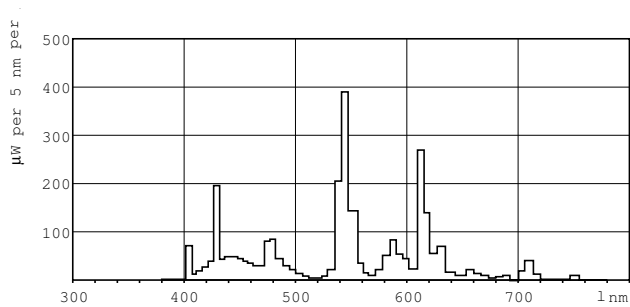

T5 High Output

EAN/UPC - Product	046677135102
Order code	135103
Numerator - Quantity Per Pack	1
Numerator - Packs per outer box	40
Material Nr. (12NC)	927993185022

Net Weight (Piece)	105.800 g
ILCOS Code	FDH-54/50/1B-L/P-G5-16/1150

Warnings and Safety

· Lamp contains mercury. Manage in Accord with Disposal Laws. See: www.lamprecycle.org or 1-800-555-0050

Dimensional drawing

Product	D (max)	A (max)	B (max)	B (min)	C (max)
F54T5/850/HO/ALTO 40PK	17 mm	1149.0 mm	1156.1 mm	1153.7 mm	1163.2 mm

TL5 HO F54T5/850 HO Alto

Photometric data

Lightcolor /850