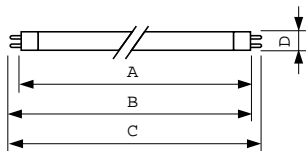

### Dimensional drawing

Product	D (max)	A (max)	B (max)	B (min)	C (max)
F54T5/850/HO/ALTO 40PK	17 mm	1149.0 mm	1156.1 mm	1153.7 mm	1163.2 mm