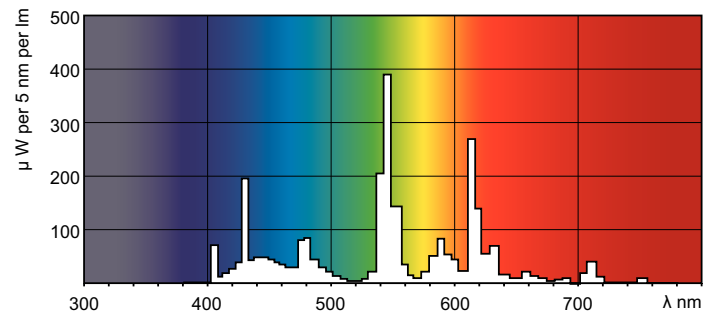

Lightcolor /850