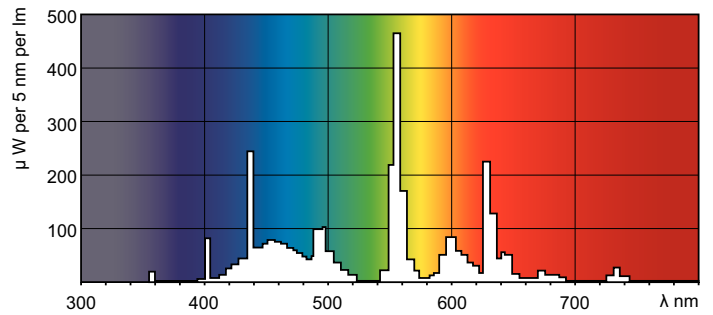

### Product data

General Information	
Cap-Base	G5 [ G5]
Life to 50% Failures Preheat (Nom)	30000 h
Features	HO Alto® [ High Output Alto]
System Description	HO [ High Output (HO)]
LSF Preheat 2000 h Rated	99 %
LSF Preheat 4000 h Rated	99 %
LSF Preheat 6000 h Rated	99 %
LSF Preheat 8000 h Rated	99 %
LSF Preheat 16000 h Rated	97 %
LSF Preheat 20000 h Rated	84 %
Light Technical	
Color Code	865 [ CCT of 6500K]
Luminous Flux (Nom)	4650 lm
Luminous Flux (Rated) (Nom)	4200 lm
Color Designation	Cool Daylight
Luminous Efficacy (@ Max Lumen, Rated) (Nom)	86 lm/W
Correlated Color Temperature (Nom)	6300 K
Luminous Efficacy (rated) (Nom)	77 lm/W
Color Rendering Index (Max)	85
Color Rendering Index (Min)	80
Color Rendering Index (Nom)	82
LLMF 2000 h Rated	96 %
LLMF 4000 h Rated	95 %

LLMF 6000 h Rated	94 %
LLMF 8000 h Rated	93 %
LLMF 12000 h Rated	92 %
LLMF 16000 h Rated	91 %
LLMF 20000 h Rated	90 %
Operating and Electrical	
Power (Rated) (Nom)	54.1 W
Lamp Current (Nom)	0.455 A
Temperature	
Design Temperature (Nom)	35 °C
Controls and Dimming	
Dimmable	Yes
Mechanical and Housing	
Cap-Base Information	Green [ Green Base]
Approval and Application	
Energy Efficiency Label (EEL)	B
Mercury (Hg) Content (Nom)	1.4 mg
Product Data	
Order product name	F54T5/865/HO/ALTO 40PK

## Photometric data

Lightcolor /865

Lightcolor /865