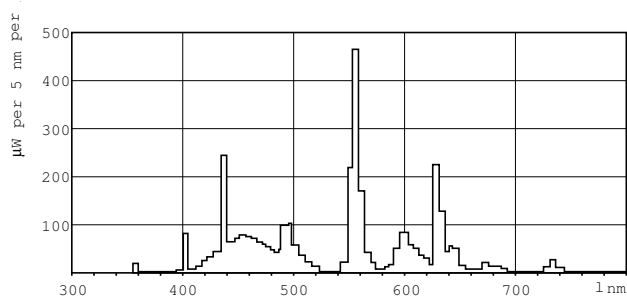

T5 High Output

EAN/UPC - Product	046677147457
Order code	147454
Numerator - Quantity Per Pack	1
Numerator - Packs per outer box	40

Material Nr. (12NC)	927993186522
Net Weight (Piece)	104.500 g

Dimensional drawing

Product	D (max)	A (max)	B (max)	B (min)	C (max)
F54T5/865/HO/ALTO 40PK	17 mm	1149.0 mm	1156.1 mm	1153.7 mm	1163.2 mm

TL5 HO F54T5/865 HO Alto

Photometric data

Lightcolor /865