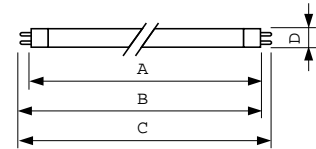

T5 High Output

EAN/UPC - Product	046677147457
Order code	147454
Numerator - Quantity Per Pack	1
Numerator - Packs per outer box	40

Material Nr. (12NC)	927993186522
Net Weight (Piece)	104.500 g

Dimensional drawing

Product	D (max)	A (max)	B (max)	B (min)	C (max)
F54T5/865/HO/ALTO 40PK	17 mm	1149.0 mm	1156.1 mm	1153.7 mm	1163.2 mm

TL5 HO F54T5/865 HO Alto