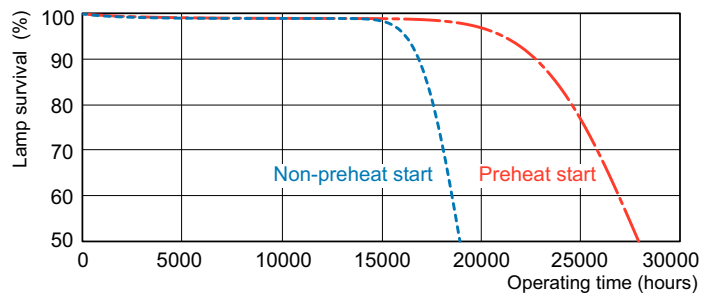

Lifetime

MASTER TL5 HO/ActiViva Life Expectancy 3 h cycle

MASTER TL5 HO/ActiViva Life Expectancy 12 h cycle