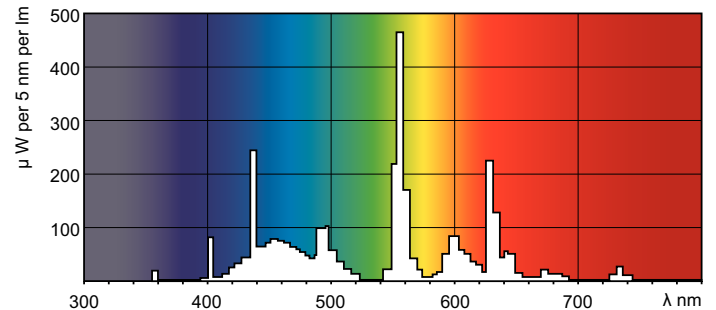

T5 High Output

F54T5/865/HO/ALTO 40PK

Philips T5 HO lamps are environmentally-responsible, ultra-slim and have extraordinary light output and longer life.

Product data

General Information	
Base	G5 [G5]
Life to 50% Failures Preheat (Nom)	30000 h
Features	HO Alto® [High Output Alto]
System Description	High Output (HO)
LSF Preheat 2000 h Rated	99 %
LSF Preheat 4000 h Rated	99 %
LSF Preheat 6000 h Rated	99 %
LSF Preheat 8000 h Rated	99 %
LSF Preheat 16000 h Rated	97 %
LSF Preheat 20000 h Rated	84 %
Light Technical	
Color Code	865 [CCT of 6500K]
Initial lumen (Nom)	4650 lm
Luminous Flux (Rated) (Nom)	4200 lm
Color Designation	Cool Daylight
Luminous Efficacy (@ Max Lumen, Rated) (Nom)	86 lm/W
Correlated Color Temperature (Nom)	6300 K
Luminous Efficacy (rated) (Nom)	77 lm/W
Color Rendering Index (Max)	85
Color Rendering Index (Min)	80
Color Rendering Index (Nom)	82
LLMF 2000 h Rated	96 %
LLMF 4000 h Rated	95 %

LLMF 6000 h Rated	94 %
LLMF 8000 h Rated	93 %
LLMF 12000 h Rated	92 %
LLMF 16000 h Rated	91 %
LLMF 20000 h Rated	90 %
Operating and Electrical	
Power (Rated) (Nom)	54.1 W
Lamp Current (Nom)	0.455 A
Temperature	
Design Temperature (Nom)	35 °C
Controls and Dimming	
Dimmable	Yes
Mechanical and Housing	
Cap-Base Information	Green [Green Cap]
Approval and Application	
Energy Efficiency Label (EEL)	B
Mercury (Hg) Content (Nom)	1.4 mg
Product Data	
Order product name	F54T5/865/HO/ALTO 40PK

• Lamp contains mercury. Manage in Accord with Disposal Laws. See: www.lamprecycle.org or 1-800-555-0050

Dimensional drawing

Product	D (max)	A (max)	B (max)	B (min)	C (max)
F54T5/865/HO/ALTO 40PK	17 mm	1149.0 mm	1156.1 mm	1153.7 mm	1163.2 mm

TL5 HO F54T5/865 HO Alto

Photometric data

Lightcolor /865

Lightcolor /865

T5 High Output

Lifetime

MASTER TL5 HO/ActiViva Life Expectancy 3 h cycle

MASTER TL5 HO/ActiViva Life Expectancy 12 h cycle