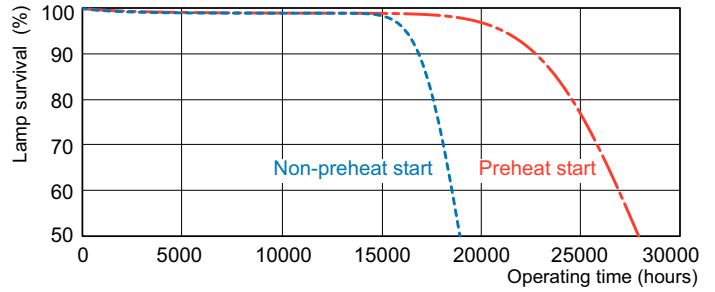

TL5 HO F54T5/865 HO Alto

Photometric data

Lightcolor /865

Lightcolor /865

T5 High Output

Lifetime

MASTER TL5 HO/ActiViva Life Expectancy 3 h cycle

MASTER TL5 HO/ActiViva Life Expectancy 12 h cycle