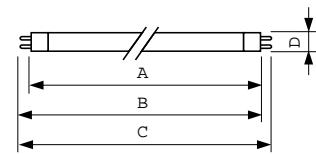

T5 High Output

EAN/UPC - Product	046677147457
Order code	147454
Numerator - Quantity Per Pack	1
Numerator - Packs per outer box	40

Material Nr. (12NC)	927993186522
Net Weight (Piece)	104.500 g

Warnings and Safety

• Lamp contains mercury. Manage in Accord with Disposal Laws. See: www.lamprecycle.org or 1-800-555-0050

Dimensional drawing

Product	D (max)	A (max)	B (max)	B (min)	C (max)
F54T5/865/HO/ALTO 40PK	17 mm	1149.0 mm	1156.1 mm	1153.7 mm	1163.2 mm