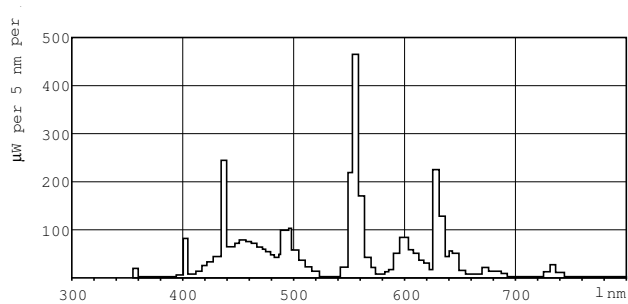

T5 High Output

F54T5/865/HO/ALTO 40PK

Philips T5 HO lamps are environmentally-responsible, ultra-slim and have extraordinary light output and longer life.

Product data

General Information	
Base	G5 [G5]
Life to 50% Failures Preheat (Nom)	30000 h
Features	HO Alto® [High Output Alto]
System Description	High Output (HO)
LSF Preheat 2000 h Rated	99 %
LSF Preheat 4000 h Rated	99 %
LSF Preheat 6000 h Rated	99 %
LSF Preheat 8000 h Rated	99 %
LSF Preheat 16000 h Rated	97 %
LSF Preheat 20000 h Rated	84 %
Light Technical	
Color Code	865 [CCT of 6500K]
Initial lumen (Nom)	4650 lm
Luminous Flux (Rated) (Nom)	4200 lm
Color Designation	Cool Daylight
Luminous Efficacy (@ Max Lumen, Rated) (Nom)	86 lm/W
Correlated Color Temperature (Nom)	6300 K
Luminous Efficacy (rated) (Nom)	77 lm/W
Color Rendering Index (Max)	85
Color Rendering Index (Min)	80
Color Rendering Index (Nom)	82
LLMF 2000 h Rated	96 %
LLMF 4000 h Rated	95 %

LLMF 6000 h Rated	94 %
LLMF 8000 h Rated	93 %
LLMF 12000 h Rated	92 %
LLMF 16000 h Rated	91 %
LLMF 20000 h Rated	90 %
Operating and Electrical	
Power (Rated) (Nom)	54.1 W
Lamp Current (Nom)	0.455 A
Temperature	
Design Temperature (Nom)	35 °C
Controls and Dimming	
Dimmable	Yes
Mechanical and Housing	
Cap-Base Information	Green [Green Cap]
Approval and Application	
Energy Efficiency Label (EEL)	B
Mercury (Hg) Content (Nom)	1.4 mg
Product Data	
Order product name	F54T5/865/HO/ALTO 40PK

• Lamp contains mercury. Manage in Accord with Disposal Laws. See: www.lamprecycle.org or 1-800-555-0050

Dimensional drawing

Product	D (max)	A (max)	B (max)	B (min)	C (max)
F54T5/865/HO/ALTO 40PK	17 mm	1149.0 mm	1156.1 mm	1153.7 mm	1163.2 mm

TL5 HO F54T5/865 HO Alto

Photometric data

Lightcolor /865

Lightcolor /865

T5 High Output

Lifetime

MASTER TL5 HO/ActiViva Life Expectancy 3 h cycle

MASTER TL5 HO/ActiViva Life Expectancy 12 h cycle