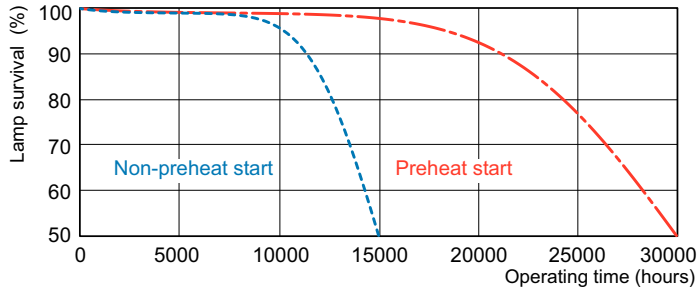

TL5 HO F54T5/865 HO Alto

Photometric data

Lightcolor /865

Lightcolor /865

T5 High Output

Lifetime

MASTER TL5 HO/ActiViva Life Expectancy 3 h cycle

MASTER TL5 HO/ActiViva Life Expectancy 12 h cycle