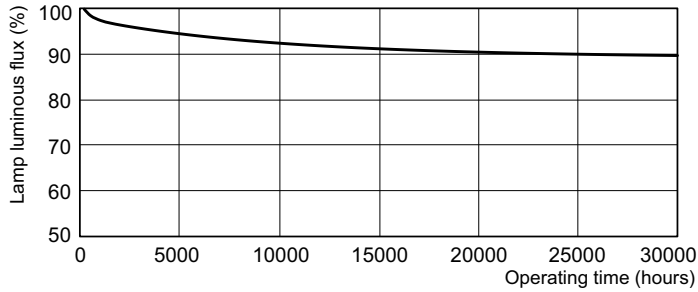

TL5 HO F54T5/865 HO Alto

Photometric data

Lightcolor /865

Lightcolor /865

T5 High Output

Lifetime

MASTER TL5 HO/ActiViva Life Expectancy 3 h cycle

MASTER TL5 HO/ActiViva Life Expectancy 12 h cycle