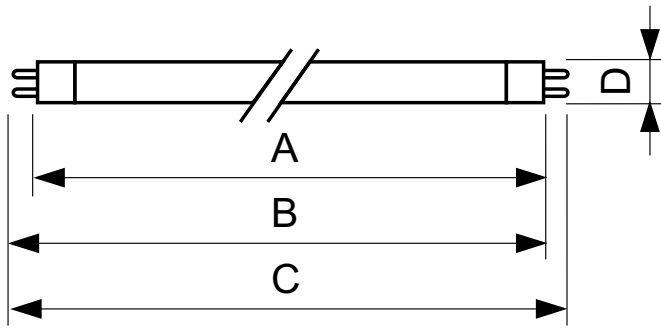

## MASTER TL5 HE Xtra Eco 13=14W/840 1SL

TL5 High Efficiency Xtra Eco lamp (tube diameter 16 mm) provides the ideal combination of extra-long life and extra energy savings via simple lamp-for-lamp replacement of TL5 HE lamps, without any compromise on the high lighting quality.

### Product data

General Information		Lamp Current (Nom)	
Cap-Base	G5 [G5]		0.170 A
Features	na [Not Applicable]	Controls and Dimming	
Light Technical		Dimmable	Yes
Color Code	840 [CCT of 4000K]	Mechanical and Housing	
Luminous Flux	1,350 lm	Bulb Shape	T5 [16 mm (T5)]
Color Designation	Cool White (CW)	Approval and Application	
Correlated Color Temperature (Nom)	4000 K	Mercury (Hg) Content (Nom)	3.0 mg
Luminous Efficacy (rated) (Nom)	92 lm/W	Energy Consumption kWh/1000 h	14 kWh
Color rendering index (CRI)	82	Product Data	
Operating and Electrical		Order product name	MASTER TL5 HE Xtra Eco 13=14W/840 1SL
Power Consumption	12.5 W		

# MASTER TL5 High Efficiency Xtra Eco

Full product name	MASTER TL5 HE Xtra Eco 13=14W/840 1SL
Full product code	871829166942500
Order code	927994184055
Material Nr. (12NC)	927994184055
Numerator - Quantity Per Pack	1

## Dimensional drawing

Product	D (max)	A (max)	B (max)	B (min)	C (max)
MASTER TL5 HE Xtra Eco 13=14W/840 1SL	17 mm	549.0 mm	556.1 mm	553.7 mm	563.2 mm