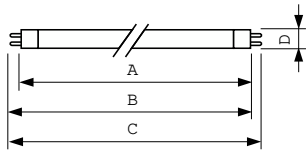

Product data

General Information		Lamp Current (Nom)	
Cap-Base	G5 [G5]		0.17 A
Life to 50% Failures (Nom)	8,000 hour(s)	Voltage (Nom)	29 V
		Voltage (Nom)	29 V
Light Technical		Mechanical and Housing	
Color Code	10	Bulb Shape	T5 [16 mm (T5)]
Color Designation	Actinic		
UV Depreciation at 1000 h	25 %	Approval and Application	
UV Depreciation at 2000 h	35 %	Mercury (Hg) Content (Nom)	4.4 mg
UV Depreciation at 5000 h	17 %		
Operating and Electrical		Product Data	
Power Consumption	4.5 W	Full product code	871150095142727
		Order product name	Actinic BL TL MINI 4W/10

Actinic BL TL(-K) / TL-D(-K)

Order code	928000001030
Numerator - Quantity Per Pack	1
Numerator - Packs per outer box	250
Material Nr. (12NC)	928000001030
Full product name	Actinic BL TL MINI 4W/10

EAN/UPC - Case	8711500951441
EAN/UPC - Product/Case	8711500951427

Dimensional drawing

Product	D (max)	A (max)	B (max)	B (min)	C (max)
Actinic BL TL MINI 4W/10	16 mm	135.9 mm	143 mm	140.6 mm	150.1 mm

Photometric data

Spectral Power Distribution Colour - Actinic BL TL MINI 4W/10