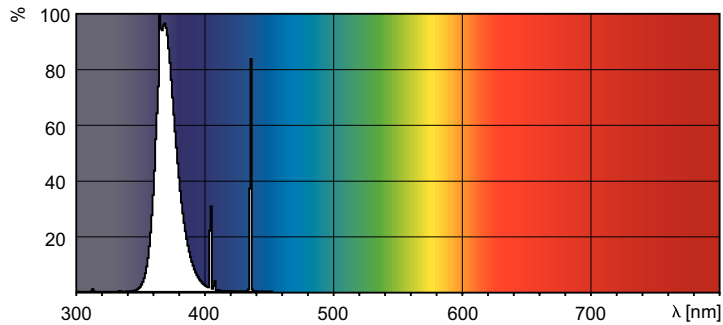

Product data

General Information		Lamp Current (Nom)	
Cap-Base	G5 [G5]		0.17 A
Life to 50% Failures (Nom)	8,000 hour(s)	Voltage (Nom)	29 V
		Voltage (Nom)	29 V
Light Technical		Mechanical and Housing	
Color Code	10	Bulb Shape	T5 [16 mm (T5)]
Color Designation	Actinic		
UV Depreciation at 1000 h	25 %	Approval and Application	
UV Depreciation at 2000 h	35 %	Mercury (Hg) Content (Nom)	4.4 mg
UV Depreciation at 5000 h	17 %		
Operating and Electrical		Product Data	
Power Consumption	4.5 W	Full product code	871150095142727
		Order product name	Actinic BL TL MINI 4W/10

Dimensional drawing

Product	D (max)	A (max)	B (max)	B (min)	C (max)
Actinic BL TL MINI 4W/10	16 mm	135.9 mm	143 mm	140.6 mm	150.1 mm

Photometric data

Spectral Power Distribution Colour - Actinic BL TL MINI 4W/10