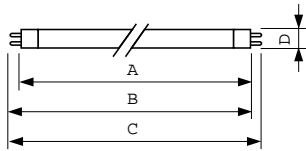

Lamp current (nom.)	0.170 A
Voltage (Nom)	29 V
Controls and Dimming	
Dimmable	Yes
Approval and Application	
Energy efficiency label (EEL)	B
Mercury (Hg) content (nom.)	4.4 mg
Energy Consumption kWh/1000 h	5 kWh
Product Data	
Full product code	871150061568827
Order product name	TL Mini 4W/33-640 FAM/10X25BOX
EAN/UPC – product	8711500615688
Order code	61568827
Numerator – quantity per pack	1
Numerator – packs per outer box	250
Material no. (12NC)	928000003340
Net weight (piece)	14.000 g

TL Mini Standard Colours

ILCOS Code

FD-4/41/2B-E-G5

Warnings and Safety

- A lamp breaking is extremely unlikely to have any impact on your health. If a lamp breaks, ventilate the room for 30 minutes and remove the parts, preferably with gloves. Put them in a sealed plastic bag and take it to your local waste facilities for recycling. Do not use a vacuum cleaner.

Dimensional drawing

Product	D (max)	A (max)	B (max)	B (min)	C (max)
TL Mini 4W/33-640 FAM/ 10X25BOX	16 mm	135.9 mm	143.0 mm	140.6 mm	150.1 mm

TL Mini 4W/33-640

Photometric data

Lightcolour /33-640