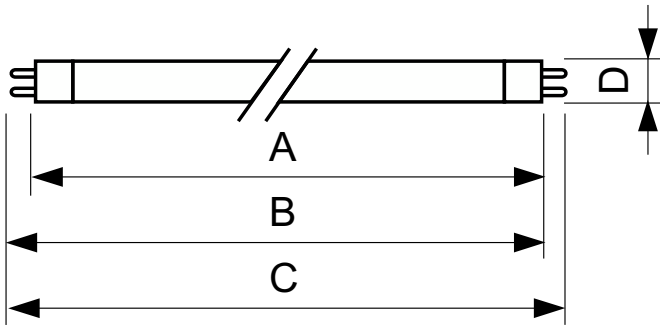

Numerator - Packs per outer box 250

Material Nr. (12NC) 928000104013

Net Weight (Piece) 18.600 g

Dimensional drawing

TUV 4W FAM/10X25BOX

Product	D	C
TUV 4W FAM/10X25BOX	16 mm	150.1 mm

Photometric data

XDPB_XUTUV-Spectral power distribution B/W