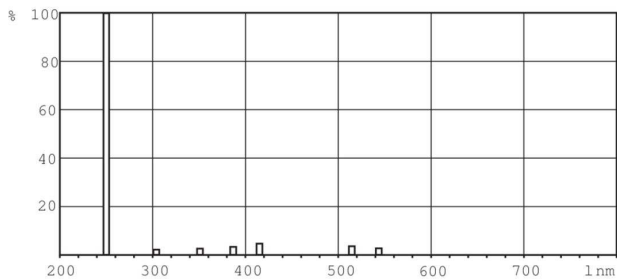

Numerator - Packs per outer box 250

Material Nr. (12NC) 928000104013

Net Weight (Piece) 18.600 g

Dimensional drawing

TUV 4W FAM/10X25BOX

Product	D	C
TUV 4W FAM/10X25BOX	16 mm	150.1 mm

Photometric data

XDPB_XUTUV-Spectral power distribution B/W