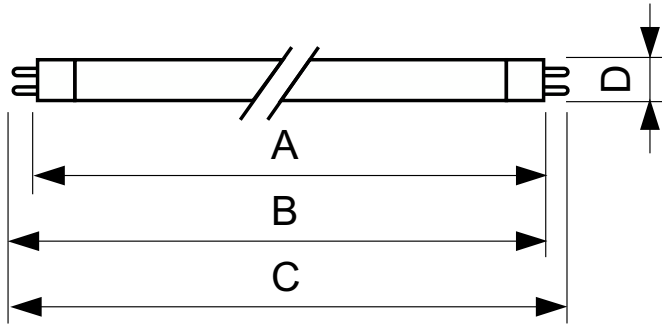

TUV TL Mini

Numerator - Quantity Per Pack	1
EAN/UPC - Product/Case	8711500638724
Numerator - Packs per outer box	250

EAN/UPC - Case	8711500638748

Dimensional drawing

Product	D	C
TUV 4W FAM/10X25BOX	16 mm	150.1 mm