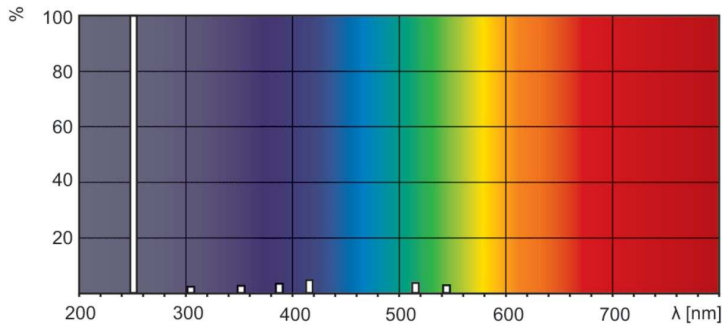

## Photometric data

Spectral Power Distribution Colour - TUV 4W FAM/10X25BOX