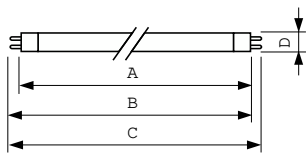

## Dimensional drawing

Product	D (max)	A (max)	B (max)	B (min)	C (max)
TL Mini 6W/33-640 FAM/10X25BOX	16 mm	212.1 mm	219.2 mm	216.8 mm	226.3 mm