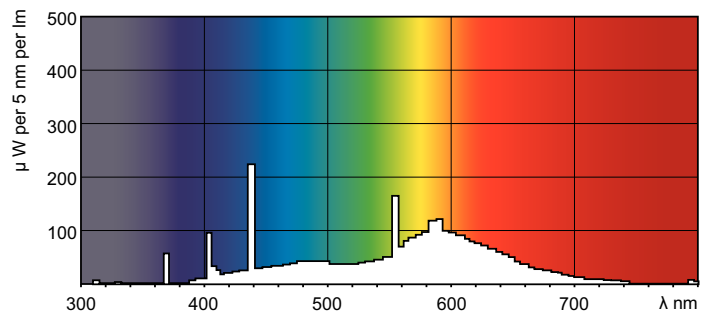

Product data

General Information		Luminous efficacy (rated) (nom.)		43 lm/W
Cap base	G5 [G5]	Colour rendering index (nom.)	60	
Life to 10% failures (nom.)	5000 h	Operating and Electrical		
Life to 50% failures (nom.)	10000 h	Power (Rated) (Nom)	6.0 W	
Life to 50% failures preheat (nom.)	10000 h	Lamp current (nom.)	0.160 A	
System description	na [-]	Voltage (Nom)	42 V	
Light Technical		Controls and Dimming		
Colour Code	33-640	Dimmable	Yes	
Luminous flux (nom.)	260 lm	Approval and Application		
Colour designation	Cool White (CW)	Energy efficiency label (EEL)	B	
Lumen maintenance 10,000 hours (nom.)	58 %	Mercury (Hg) content (nom.)	4.4 mg	
Lumen maintenance 2,000 hours (nom.)	75 %			
Lumen maintenance 5,000 hours (nom.)	70 %			
Correlated Colour Temperature (Nom)	4100 K			

TL Mini 6W/33-640

Photometric data

LDPB_TL-MINI_33-640-Spectral power distribution B/W

Lightcolour /33-640