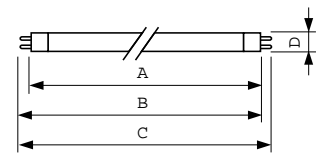

TL Mini Standard Colours

Energy consumption kWh/1,000 hours	7 kWh
Product Data	
Full product code	871150071583827
Order product name	TL Mini 6W/33-640 FAM/10X25BOX
EAN/UPC – product	8711500715838
Order code	71583827

SAP numerator – quantity per pack	1
Numerator – packs per outer box	250
SAP material	928000503340
SAP net weight (piece)	21.000 g
ILCOS code	FD-6/41/2B-E-G5

Dimensional drawing