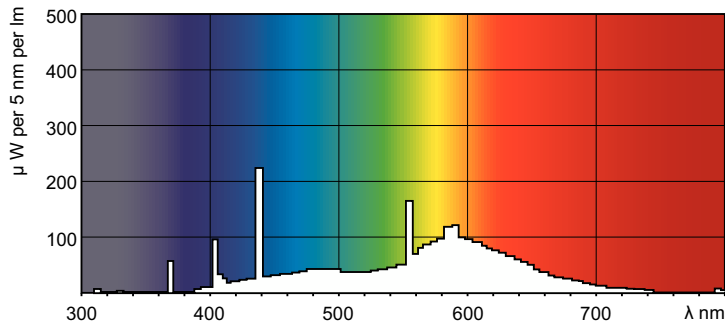

### Product data

General Information		Operating and Electrical	
Cap-Base	G5	Power Consumption	6.0 W
Flux measurement reference	Sphere	Lamp Current (Nom)	0.160 A
Life to 50% Failures (Nom)	10,000 hour(s)	Voltage (Nom)	42 V
		Voltage (Nom)	42 V
Light Technical		Controls and Dimming	
Color Code	33-640	Dimmable	Yes
Luminous Flux	260 lm		
Color Designation	Cool White (CW)	Mechanical and Housing	
Chromaticity Coordinate X (Nom)	0.38	Bulb Shape	T5
Chromaticity Coordinate Y (Nom)	0.38		
Correlated Color Temperature (Nom)	4000 K	Approval and Application	
Luminous Efficacy (rated) (Nom)	43 lm/W	Energy Efficiency Class	G
Color rendering index (CRI)	59	Mercury (Hg) Content (Max)	2.5 mg

## Photometric data

Spectral Power Distribution Colour - TL Mini 6W/33-640 FAM/10X25BOX