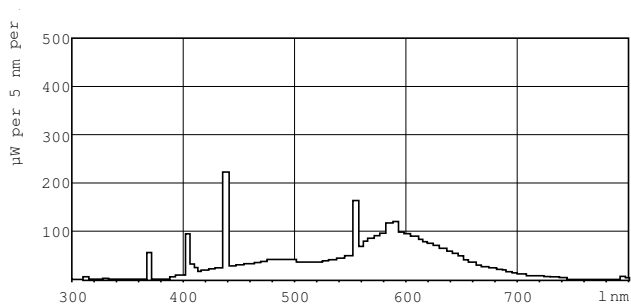

TL Mini Standard Colours

Energy consumption kWh/1,000 hours	7 kWh
Product Data	
Full product code	871150071583827
Order product name	TL Mini 6W/33-640 FAM/10X25BOX
EAN/UPC – product	8711500715838
Order code	71583827

SAP numerator – quantity per pack	1
Numerator – packs per outer box	250
SAP material	928000503340
SAP net weight (piece)	21.000 g
ILCOS code	FD-6/41/2B-E-G5

Dimensional drawing

Product	D (max)	A (max)	B (max)	B (min)	C (max)
TL Mini 6W/33-640 FAM/10X25BOX	16 mm	212.1 mm	219.2 mm	216.8 mm	226.3 mm

TL Mini 6W/33-640

Photometric data

LDPB_TL-MINI_33-640-Spectral power distribution B/W