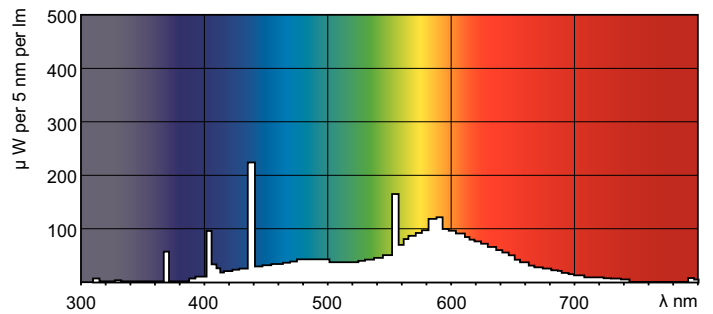

Light Technical	
Color Code	33-640
Luminous Flux (Nom)	410 lm
Color Designation	Cool White (CW)
Lumen Maintenance 10000 h (Nom)	58 %
Lumen Maintenance 2000 h (Nom)	80 %
Lumen Maintenance 5000 h (Nom)	70 %
Correlated Color Temperature (Nom)	4100 K
Luminous Efficacy (rated) (Nom)	51 lm/W
Color Rendering Index (Nom)	60

Dimensional drawing

Product	D (max)	A (max)	B (max)	B (min)	C (max)
TL Mini 8W/33-640	16 mm	288.3 mm	295.4 mm	293.0 mm	302.5 mm
1PP/10					

TL Mini 8W/33-640

Photometric data

Lightcolor /33-640

Lightcolor /33-640