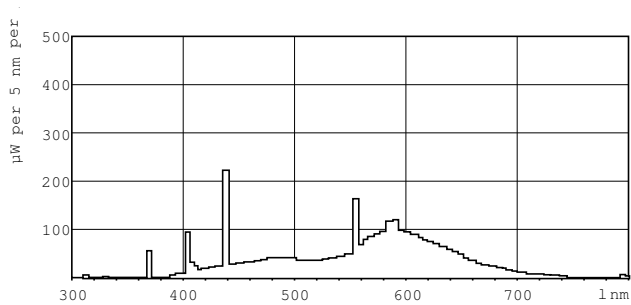

Light Technical	
Color Code	33-640
Luminous Flux (Nom)	410 lm
Color Designation	Cool White (CW)
Lumen Maintenance 10000 h (Nom)	58 %
Lumen Maintenance 2000 h (Nom)	80 %
Lumen Maintenance 5000 h (Nom)	70 %
Correlated Color Temperature (Nom)	4100 K
Luminous Efficacy (rated) (Nom)	51 lm/W
Color Rendering Index (Nom)	60

Dimensional drawing

Product	D (max)	A (max)	B (max)	B (min)	C (max)
TL Mini 8W/33-640	16 mm	288.3 mm	295.4 mm	293.0 mm	302.5 mm
1PP/10					

TL Mini 8W/33-640

Photometric data

Lightcolor /33-640

Lightcolor /33-640