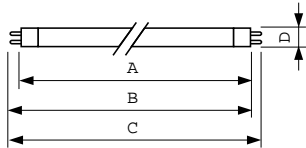

Product Data	
Full product code	871150062695025
Order product name	TL Mini 8W/33-640 1PP/10
EAN/UPC - Product	8711500626950
Order code	928001003313
Numerator - Quantity Per Pack	1
Numerator - Packs per outer box	10
Material Nr. (12NC)	928001003313
Net Weight (Piece)	27.000 g
ILCOS Code	FD-8/41/2B-E-G5

Dimensional drawing

Product	D (max)	A (max)	B (max)	B (min)	C (max)
TL Mini 8W/33-640	16 mm	288.3 mm	295.4 mm	293.0 mm	302.5 mm
1PP/10					

TL Mini 8W/33-640

Photometric data

Lightcolor /33-640

Lightcolor /33-640