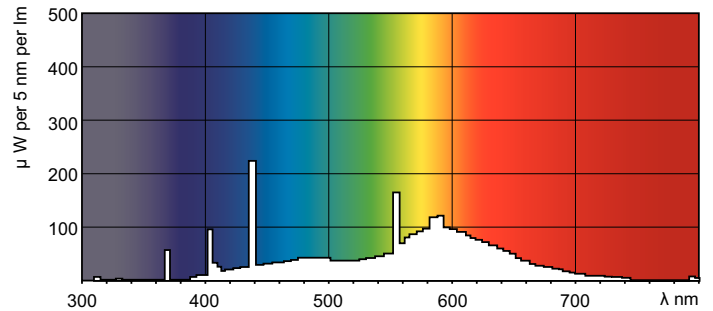

TL Mini Standard Colours

ILCOS Code

FD-13/41/2B-E-G5

Warnings and Safety

- A lamp breaking is extremely unlikely to have any impact on your health. If a lamp breaks, ventilate the room for 30 minutes and remove the parts, preferably with gloves. Put them in a sealed plastic bag and take it to your local waste facilities for recycling. Do not use a vacuum cleaner.

Dimensional drawing

Product	D (max)	A (max)	B (max)	B (min)	C (max)
TL Mini 13W/33-640 FAM/10X25BOX	16 mm	516.9 mm	524.0 mm	521.6 mm	531.1 mm

TL Mini 13W/33-640

Photometric data

Lightcolor /33-640

Lightcolor /33-640