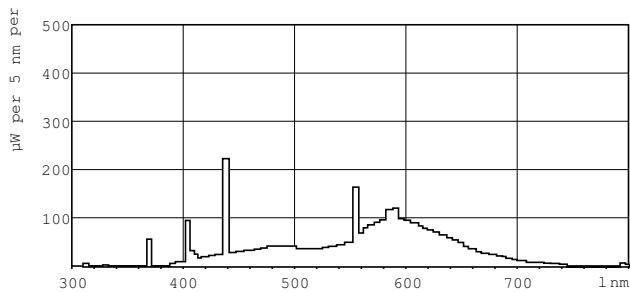

TL Mini Standard Colours

ILCOS Code

FD-13/41/2B-E-G5

Warnings and Safety

- A lamp breaking is extremely unlikely to have any impact on your health. If a lamp breaks, ventilate the room for 30 minutes and remove the parts, preferably with gloves. Put them in a sealed plastic bag and take it to your local waste facilities for recycling. Do not use a vacuum cleaner.

Dimensional drawing

Product	D (max)	A (max)	B (max)	B (min)	C (max)
TL Mini 13W/33-640 FAM/10X25BOX	16 mm	516.9 mm	524.0 mm	521.6 mm	531.1 mm

TL Mini 13W/33-640

Photometric data

Lightcolor /33-640

Lightcolor /33-640