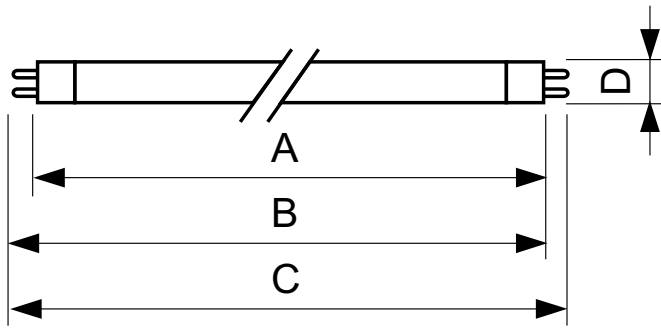

TUV TL Mini

TUV 20W FAM/10X25CC

TUV TL Mini lamps are slim double-ended UVC (germicidal) lamps used in residential water and air disinfection units. The small 16 mm diameter of the lamp allows for a small system design and design flexibility. TUV TL Mini lamps offer almost constant UV output over their complete lifetime, for maximum security of disinfection and high system efficacy.

Product data

General Information		Voltage (Nom)	
Cap base	G5 [G5]	45 V	
Main application	Disinfection	Mechanical and Housing	
Useful life (nom.)	11000 h	Cap-base information	2 Pins (2P)
System description	na [-]	Bulb shape	T16
Light Technical		Approval and Application	
Colour Code	TUV	Mercury (Hg) content (nom.)	4.4 mg
Colour designation	- [Not Specified]	UV	
Depreciation at useful lifetime	0.2 %	UV-C Radiation	6.0 W
Operating and Electrical		Product Data	
Power (Rated) (Nom)	20.25 W	Full product code	872790081385200
Lamp current (nom.)	0.450 A		

TUV TL Mini

Order product name	TUV 20W FAM/10X25CC
EAN/UPC – product	8727900813852
Order code	81385200
SAP numerator – quantity per pack	1
Numerator – packs per outer box	250

SAP material	928003404013
SAP net weight (piece)	29.900 g

Dimensional drawing

TUV 20W

Product	D (max)	B (max)	B (min)	C (max)	A (max)
TUV 20W FAM/10X25CC	16 mm	405.1 mm	402.7 mm	412.2 mm	398 mm

Photometric data

XDPB_XUTUV-Spectral power distribution B/W

XDPO_XUTUV-Spectral power distribution Colour