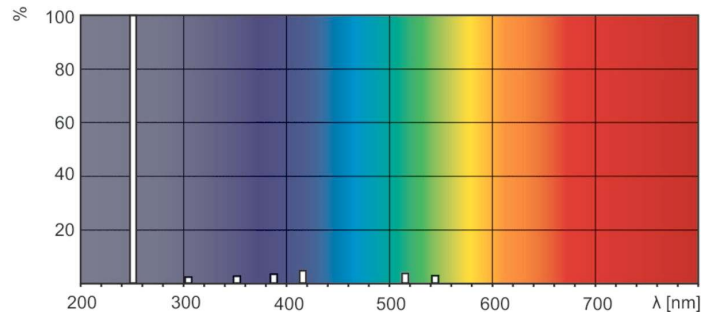

Product data

General Information		Voltage (Nom)	
Cap base	G5 [G5]	45 V	
Main application	Disinfection	Mechanical and Housing	
Useful life (nom.)	11000 h	Cap-base information	2 Pins (2P)
System description	na [-]	Bulb shape	T16
Light Technical		Approval and Application	
Colour Code	TUV	Mercury (Hg) content (nom.)	4.4 mg
Colour designation	- [Not Specified]	UV	
Depreciation at useful lifetime	0.2 %	UV-C Radiation	6.0 W
Operating and Electrical		Product Data	
Power (Rated) (Nom)	20.25 W	Full product code	872790081385200
Lamp current (nom.)	0.450 A		

Dimensional drawing

TUV 20W

Product	D (max)	B (max)	B (min)	C (max)	A (max)
TUV 20W FAM/10X25CC	16 mm	405.1 mm	402.7 mm	412.2 mm	398 mm

Photometric data

XDPB_XUTUV-Spectral power distribution B/W

XDPO_XUTUV-Spectral power distribution Colour