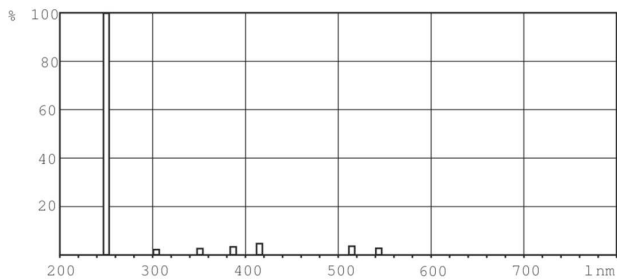

Product data

General Information		Voltage (Nom)	
Cap base	G5 [G5]	45 V	
Main application	Disinfection	Mechanical and Housing	
Useful life (nom.)	11000 h	Cap-base information	2 Pins (2P)
System description	na [-]	Bulb shape	T16
Light Technical		Approval and Application	
Colour Code	TUV	Mercury (Hg) content (nom.)	4.4 mg
Colour designation	- [Not Specified]	UV	
Depreciation at useful lifetime	0.2 %	UV-C Radiation	6.0 W
Operating and Electrical		Product Data	
Power (Rated) (Nom)	20.25 W	Full product code	872790081385200
Lamp current (nom.)	0.450 A		

TUV TL Mini

Order product name	TUV 20W FAM/10X25CC
EAN/UPC – product	8727900813852
Order code	81385200
SAP numerator – quantity per pack	1
Numerator – packs per outer box	250

SAP material	928003404013
SAP net weight (piece)	29.900 g

Dimensional drawing

TUV 20W

Product	D (max)	B (max)	B (min)	C (max)	A (max)
TUV 20W FAM/10X25CC	16 mm	405.1 mm	402.7 mm	412.2 mm	398 mm

Photometric data

XDPB_XUTUV-Spectral power distribution B/W

XDPO_XUTUV-Spectral power distribution Colour