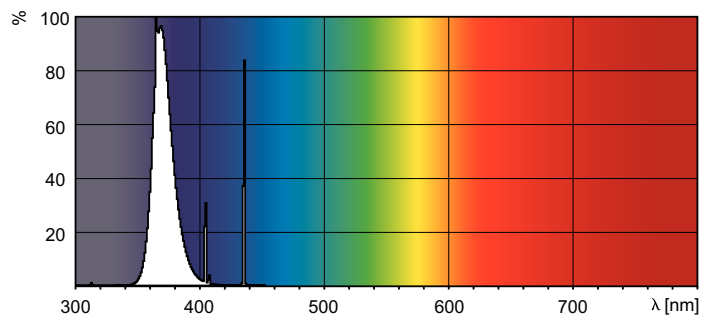

Product data

General Information		Voltage (Nom)	
Cap-Base	G13 [Medium Bi-Pin Fluorescent]		45 V
Main Application	Insect traps	Approval and Application	
Life to 50% Failures (Nom)	2000 h	Mercury (Hg) Content (Nom)	8.0 mg
Useful Life (Nom)	2000 h	UV	
Light Technical		UV-B/UV-A (IEC)	02 %
Color Code	10	UV-A Radiation 100Hr (IEC)	6.6 W
Color Designation	Actinic	Product Data	
Chromaticity Coordinate X (Nom)	225	Full product code	871150089346840
Chromaticity Coordinate Y (Nom)	230	Order product name	ACTINIC BL TL-DK - 30W/10 1SL
UV Depreciation at 500 h	15 %	EAN/UPC - Product	8711500893468
UV Depreciation at 1000 h	25 %	Order code	928019501029
UV Depreciation at 2000 h	40 %	Numerator - Quantity Per Pack	1
Operating and Electrical		Numerator - Packs per outer box	25
Power (Rated) (Nom)	30 W	Material Nr. (12NC)	928019501029
Lamp Current (Nom)	0.805 A	Net Weight (Piece)	59.600 g

Dimensional drawing

Product	D (max)	A (max)	B (max)	B (min)	C (max)
ACTINIC BL TL-DK - 30W/10 1SL	28 mm	437.4 mm	444.5 mm	442.1 mm	451.6 mm

TL-DK 30W/10

Photometric data

Lightcolor /10

Lightcolor /10