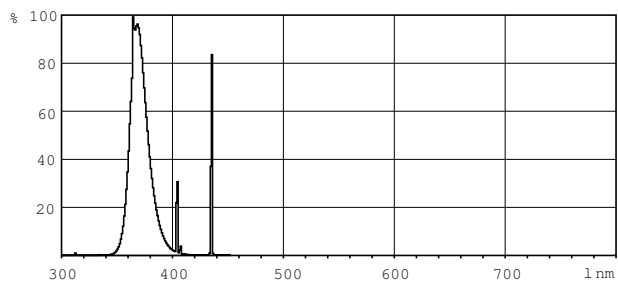

Product data

General Information		Voltage (Nom)	
Cap-Base	G13 [Medium Bi-Pin Fluorescent]		45 V
Main Application	Insect traps	Approval and Application	
Life to 50% Failures (Nom)	2000 h	Mercury (Hg) Content (Nom)	8.0 mg
Useful Life (Nom)	2000 h	UV	
Light Technical		UV-B/UV-A (IEC)	02 %
Color Code	10	UV-A Radiation 100Hr (IEC)	6.6 W
Color Designation	Actinic	Product Data	
Chromaticity Coordinate X (Nom)	225	Full product code	871150089346840
Chromaticity Coordinate Y (Nom)	230	Order product name	ACTINIC BL TL-DK - 30W/10 1SL
UV Depreciation at 500 h	15 %	EAN/UPC - Product	8711500893468
UV Depreciation at 1000 h	25 %	Order code	928019501029
UV Depreciation at 2000 h	40 %	Numerator - Quantity Per Pack	1
Operating and Electrical		Numerator - Packs per outer box	25
Power (Rated) (Nom)	30 W	Material Nr. (12NC)	928019501029
Lamp Current (Nom)	0.805 A	Net Weight (Piece)	59.600 g

Dimensional drawing

Product	D (max)	A (max)	B (max)	B (min)	C (max)
ACTINIC BL TL-DK - 30W/10 1SL	28 mm	437.4 mm	444.5 mm	442.1 mm	451.6 mm

TL-DK 30W/10

Photometric data

Lightcolor /10

Lightcolor /10