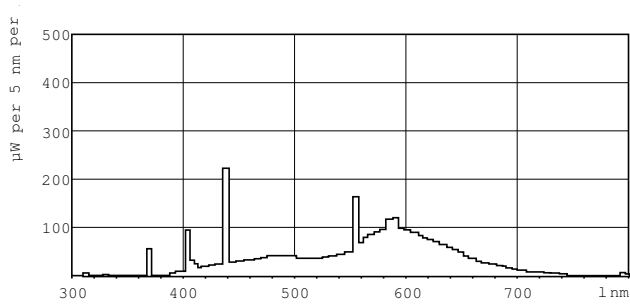

TL-D Standard Colours

TL-D 15W/33-640 1SL/9

Low-pressure mercury discharge lamps with a tubular 26 mm envelope

Product data

General Information	
Cap base	G13 [Medium Bi-Pin Fluorescent]
Life to 50% failures (nom.)	13000 h
Life to 50% failures preheat (nom.)	20000 h
Light Technical	
Colour Code	33-640
Lamp Luminous Flux 25°C EL (Nom)	830 lm
Colour Designation	Cool White (CW)
Lumen maintenance 10,000 hours (nom.)	75 %
Lumen maintenance 2,000 hours (nom.)	90 %
Lumen maintenance 5,000 hours (nom.)	80 %
Colour Temperature, horizontal (Nom)	4100 K
Colour Rendering Index,horiz (Nom)	63
Operating and Electrical	
Power (Rated) (Nom)	15.0 W
Lamp current (nom.)	0.310 A
Voltage (Nom)	51 V

Controls and Dimming	
Dimmable	yes
Approval and Application	
Energy efficiency label (EEL)	B
Mercury (Hg) content (nom.)	8.0 mg
Product Data	
Full product code	871150070277700
Order product name	TL-D 15W/33-640 1SL/9
EAN/UPC – product	8711500702777
Order code	928024803347
Local Code	TLD15W33
Numerator – quantity per pack	1
Numerator – packs per outer box	9
Material no. (12NC)	928024803347
Net weight (piece)	0.077 kg
ILCOS Code	FD-15/41/2B-E-G13

Dimensional drawing

TL-D 15W/33-640

Product	D (max)	A (max)	B (max)	B (min)	C (max)
TL-D 15W/33-640 1SL/9	28 mm	437.4 mm	444.5 mm	442.1 mm	451.6 mm

Photometric data

Lightcolour /33-640

Lightcolour /33-640

Lifetime