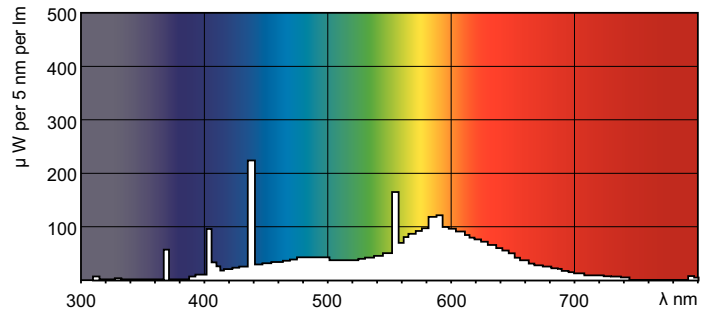

TL-D Standard Colours

TL-D 15W/33-640 1SL/9

Low-pressure mercury discharge lamps with a tubular 26 mm envelope

Product data

General Information	
Cap base	G13 [Medium Bi-Pin Fluorescent]
Life to 50% failures (nom.)	13000 h
Life to 50% failures preheat (nom.)	20000 h
Light Technical	
Colour Code	33-640
Lamp Luminous Flux 25°C EL (Nom)	830 lm
Colour Designation	Cool White (CW)
Lumen maintenance 10,000 hours (nom.)	75 %
Lumen maintenance 2,000 hours (nom.)	90 %
Lumen maintenance 5,000 hours (nom.)	80 %
Colour Temperature, horizontal (Nom)	4100 K
Colour Rendering Index,horiz (Nom)	63
Operating and Electrical	
Power (Rated) (Nom)	15.0 W
Lamp current (nom.)	0.310 A
Voltage (Nom)	51 V

Dimensional drawing

TL-D 15W/33-640

Product	D (max)	A (max)	B (max)	B (min)	C (max)
TL-D 15W/33-640 1SL/9	28 mm	437.4 mm	444.5 mm	442.1 mm	451.6 mm

Photometric data

Lightcolour /33-640

Lightcolour /33-640

Lifetime

TL-D Standard Colours

Lifetime