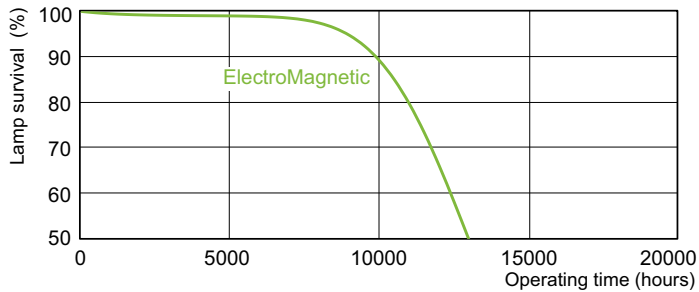

TL-D Standard Colours

Warnings and Safety

- A lamp breaking is extremely unlikely to have any impact on your health. If a lamp breaks, ventilate the room for 30 minutes and remove the parts, preferably with gloves. Put them in a sealed plastic bag and take it to your local waste facilities for recycling. Do not use a vacuum cleaner.

Dimensional drawing

Product	D (max)	A (max)	B (max)	B (min)	C (max)
TL-D 15W/33-640 1SL/9	28 mm	437.4 mm	444.5 mm	442.1 mm	451.6 mm

Photometric data

Lifetime