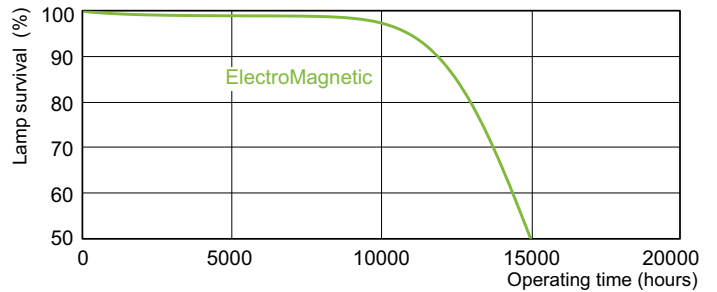

TL-D Standard Colours

Warnings and Safety

- A lamp breaking is extremely unlikely to have any impact on your health. If a lamp breaks, ventilate the room for 30 minutes and remove the parts, preferably with gloves. Put them in a sealed plastic bag and take it to your local waste facilities for recycling. Do not use a vacuum cleaner.

Dimensional drawing

Product	D (max)	A (max)	B (max)	B (min)	C (max)
TL-D 15W/33-640 1SL/9	28 mm	437.4 mm	444.5 mm	442.1 mm	451.6 mm

Photometric data

Lifetime