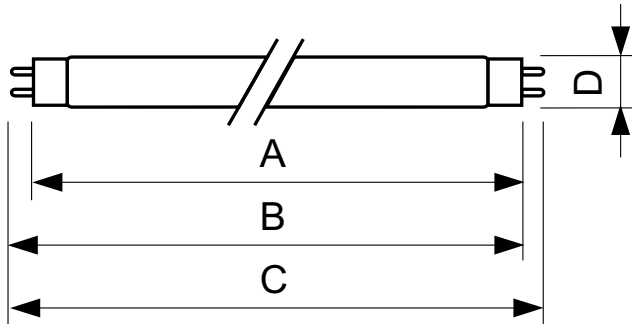

TL-D Standard Colours

TL-D 15W/33-640 1SL/9

Low-pressure mercury discharge lamps with a tubular 26 mm envelope

Product data

General Information	
Cap base	G13 [Medium Bi-Pin Fluorescent]
Life to 50% failures (nom.)	13000 h
Life to 50% failures preheat (nom.)	20000 h
Light Technical	
Colour Code	33-640
Lamp Luminous Flux 25°C EL (Nom)	830 lm
Colour Designation	Cool White (CW)
Lumen maintenance 10,000 hours (nom.)	75 %
Lumen maintenance 2,000 hours (nom.)	90 %
Lumen maintenance 5,000 hours (nom.)	80 %
Colour Temperature, horizontal (Nom)	4100 K
Colour Rendering Index,horiz (Nom)	63
Operating and Electrical	
Power (Rated) (Nom)	15.0 W
Lamp current (nom.)	0.310 A
Voltage (Nom)	51 V

Controls and Dimming	
Dimmable	yes
Approval and Application	
Energy efficiency label (EEL)	B
Mercury (Hg) content (nom.)	8.0 mg
Product Data	
Full product code	871150070277700
Order product name	TL-D 15W/33-640 1SL/9
EAN/UPC – product	8711500702777
Order code	928024803347
Local Code	TLD15W33
Numerator – quantity per pack	1
Numerator – packs per outer box	9
Material no. (12NC)	928024803347
Net weight (piece)	0.077 kg
ILCOS Code	FD-15/41/2B-E-G13

Dimensional drawing

TL-D 15W/33-640

Product	D (max)	A (max)	B (max)	B (min)	C (max)
TL-D 15W/33-640 1SL/9	28 mm	437.4 mm	444.5 mm	442.1 mm	451.6 mm

Photometric data

Lightcolour /33-640

Lightcolour /33-640

Lifetime