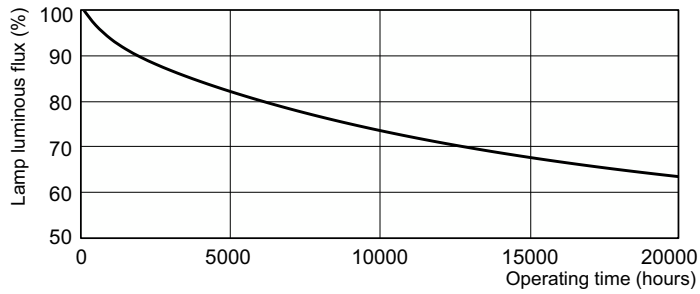

TL-D Standard Colours

Lifetime

Lumen Maintenance Diagram - TL-D 30W/54-765 1SL/25