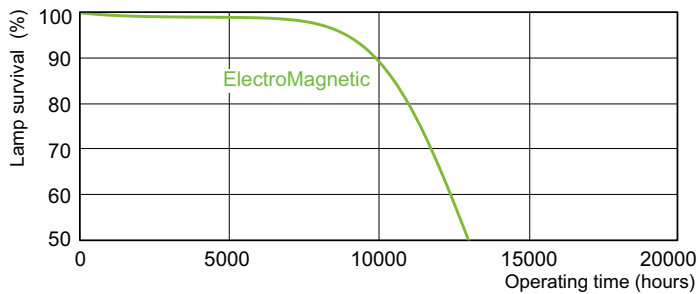

Product data

General Information		Controls and Dimming	
Cap-Base	G13 [Medium Bi-Pin Fluorescent]	Dimmable	Yes
Life to 50% Failures (Nom)	13,000 hour(s)		
Light Technical		Mechanical and Housing	
Color Code	54-765	Bulb Shape	T8 [26 mm (T8)]
Luminous Flux	1,825 lm		
Color Designation	Cool Daylight	Approval and Application	
Correlated Color Temperature (Nom)	6200 K	Mercury (Hg) Content (Nom)	8.0 mg
Color rendering index (CRI)	72	Energy Consumption kWh/1000 h	36 kWh
Operating and Electrical		Product Data	
Power Consumption	30.0 W	Order product name	TL-D 30W/54-765 1SL/25
Lamp Current (Nom)	0.360 A	Full product name	TL-D 30W/54-765 1SL/25
Voltage (Nom)	98 V	Full product code	871150072263840
Voltage (Nom)	98 V	Order code	72263840
		Material Nr. (12NC)	928025405423
		Numerator - Quantity Per Pack	1
		EAN/UPC - Product/Case	8711500722638

Photometric data

Spectral Power Distribution Colour - TL-D 30W/54-765 1SL/25

Lifetime

Life Expectancy Diagram - TL-D 30W/54-765 1SL/25

Life Expectancy Diagram - TL-D 30W/54-765 1SL/25

TL-D Standard Colours