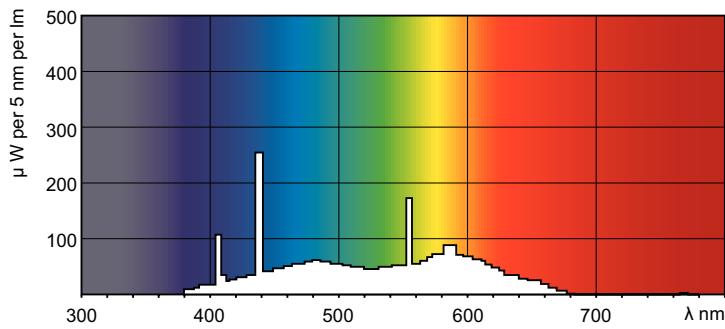

TL-D Standard Colours

TL-D 30W/54-765 1SL/25

TL-D Standard Colors lamps (tube diameter of 26 mm) create atmospheres from warm white to cool daylight. Lamps with moderate efficacy and color rendering.

Warnings and Safety

Product data

General Information		Controls and Dimming	
Cap-Base	G13 [Medium Bi-Pin Fluorescent]	Dimmable	Yes
Life to 50% Failures (Nom)	13,000 hour(s)		
Light Technical		Mechanical and Housing	
Color Code	54-765	Bulb Shape	T8 [26 mm (T8)]
Luminous Flux	1,825 lm		
Color Designation	Cool Daylight	Approval and Application	
Correlated Color Temperature (Nom)	6200 K	Mercury (Hg) Content (Nom)	8.0 mg
Color rendering index (CRI)	72	Energy Consumption kWh/1000 h	36 kWh
Operating and Electrical		Product Data	
Power Consumption	30.0 W	Order product name	TL-D 30W/54-765 1SL/25
Lamp Current (Nom)	0.360 A	Full product name	TL-D 30W/54-765 1SL/25
Voltage (Nom)	98 V	Full product code	871150072263840
Voltage (Nom)	98 V	Order code	72263840
		Material Nr. (12NC)	928025405423
		Numerator - Quantity Per Pack	1
		EAN/UPC - Product/Case	8711500722638

Photometric data

Spectral Power Distribution Colour - TL-D 30W/54-765 1SL/25

Lifetime

Life Expectancy Diagram - TL-D 30W/54-765 1SL/25

Life Expectancy Diagram - TL-D 30W/54-765 1SL/25

TL-D Standard Colours