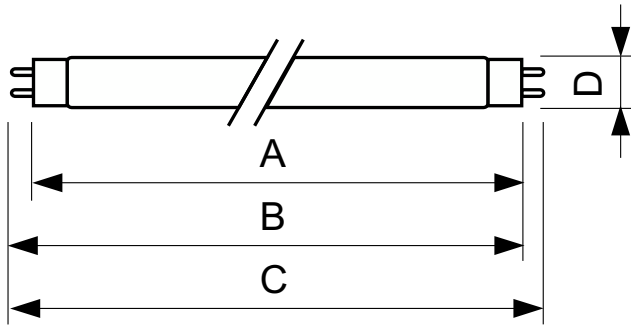

TL-D Standard Colours

TL-D 30W/54-765 1SL/25

TL-D Standard Colors lamps (tube diameter of 26 mm) create atmospheres from warm white to cool daylight. Lamps with moderate efficacy and color rendering.

Warnings and Safety

Product data

General Information		Controls and Dimming	
Cap-Base	G13 [Medium Bi-Pin Fluorescent]	Dimmable	Yes
Life to 50% Failures (Nom)	13,000 hour(s)		
Light Technical		Mechanical and Housing	
Color Code	54-765	Bulb Shape	T8 [26 mm (T8)]
Luminous Flux	1,825 lm		
Color Designation	Cool Daylight	Approval and Application	
Correlated Color Temperature (Nom)	6200 K	Mercury (Hg) Content (Nom)	8.0 mg
Color rendering index (CRI)	72	Energy Consumption kWh/1000 h	36 kWh
Operating and Electrical		Product Data	
Power Consumption	30.0 W	Order product name	TL-D 30W/54-765 1SL/25
Lamp Current (Nom)	0.360 A	Full product name	TL-D 30W/54-765 1SL/25
Voltage (Nom)	98 V	Full product code	871150072263840
Voltage (Nom)	98 V	Order code	72263840
		Material Nr. (12NC)	928025405423
		Numerator - Quantity Per Pack	1
		EAN/UPC - Product/Case	8711500722638

TL-D Standard Colours

Numerator - Packs per outer box	25
EAN/UPC - Case	8711500722645

Dimensional drawing

Product	D (max)	A (max)	B (max)	B (min)	C (max)
TL-D 30W/54-765 1SL/25	28 mm	894.6 mm	901.7 mm	899.3 mm	908.8 mm

Photometric data

Spectral Power Distribution Colour - TL-D 30W/54-765 1SL/25

Lifetime

Life Expectancy Diagram - TL-D 30W/54-765 1SL/25

Life Expectancy Diagram - TL-D 30W/54-765 1SL/25

TL-D Standard Colours