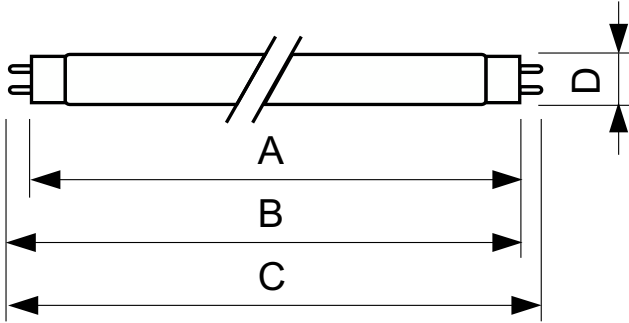

### Product data

General Information		Controls and Dimming	
Cap-Base	G13 [Medium Bi-Pin Fluorescent]	Dimmable	Yes
Life to 50% Failures (Nom)	13,000 hour(s)		
Light Technical		Mechanical and Housing	
Color Code	75	Bulb Shape	T8
Luminous Flux	1,310 lm		
Color Designation	Daylight	Approval and Application	
Correlated Color Temperature (Nom)	5000 K	Mercury (Hg) Content (Nom)	8.0 mg
Color rendering index (CRI)	70		
Operating and Electrical		Product Data	
Power Consumption	30 W	Order product name	TLD 30W STANDARD 25PCS
Lamp Current (Nom)	0.360 A	Full product name	TLD 30W STANDARD 25PCS
Voltage (Nom)	98 V	Full product code	872790091804500
Voltage (Nom)	98 V	Order code	928025407548
		Material Nr. (12NC)	928025407548
		Numerator - Quantity Per Pack	1
		EAN/UPC - Product/Case	8727900918045
		Numerator - Packs per outer box	25

### Dimensional drawing

Product	D (max)	A (max)	B (max)	B (min)	C (max)
TLD 30W STANDARD 25PCS	28 mm	894.6 mm	901.7 mm	899.3 mm	908.8 mm