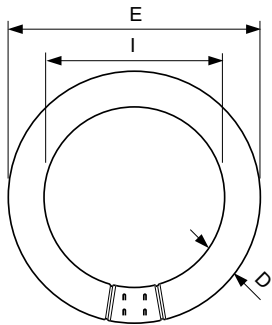

TL-E LIFEMAX

Standard Colours JIS

TL-E 30W/54 JIS 1CT/20

This circular TL lamp (tube diameter 29 mm) enables omni-directional light distribution. It is suitable for use in a wide range of luminaires for various purposes where color rendering is not important. The lamp complies with the Japanese Industrial Standard.

Product data

General Information	
Cap-Base	G10Q [G10q]
Life to 50% Failures (Nom)	13000 h
Light Technical	
Color Code	54
Luminous Flux (Nom)	1410 lm
Color Designation	Cool Daylight
Lumen Maintenance 2000 h (Nom)	75 %
Lumen Maintenance 5000 h (Nom)	66 %
Correlated Color Temperature (Nom)	6200 K
Luminous Efficacy (rated) (Nom)	47 lm/W
Color Rendering Index (Nom)	75
Operating and Electrical	
Power (Rated) (Nom)	28.0 W
Lamp Current (Nom)	0.600 A
Voltage (Nom)	55 V
Controls and Dimming	
Dimmable	No
Product Data	
Full product code	871150064034502
Order product name	TL-E 30W/54 JIS 1CT/20
EAN/UPC - Product	8711500640345
Order code	928026105436
Numerator - Quantity Per Pack	1
Numerator - Packs per outer box	20
Material Nr. (12NC)	928026105436
Net Weight (Piece)	0.130 kg

TL-E LIFEMAX Standard Colours JIS

Dimensional drawing

TL-E 30W/54 JIS

Product	E (min)	E (max)	I (min)	I (max)
TL-E 30W/54 JIS 1CT/20	220.5 mm	225.5 mm	163.5 mm	167 mm