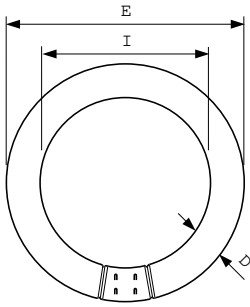

### TL-E 22W/54-765 1CT/20

This circular TL lamp (tube diameter 29 mm) enables omni-directional light distribution. It is suitable for use in a wide range of luminaires for various purposes where color rendering is not important.

Mechanical and Housing	
Bulb Shape	C-T29
Approval and Application	
Mercury (Hg) Content (Nom)	9 mg
Product Data	
Order product name	TL-E 22W/54-765 1CT/20
Full product name	TL-E 22W/54-765 1CT/20
Full product code	871150063390300
Order code	928026205436
Material Nr. (12NC)	928026205436
Numerator - Quantity Per Pack	1
EAN/UPC - Product/Case	8711500633903
Numerator - Packs per outer box	20
EAN/UPC - Case	8711500633910

## Dimensional drawing

Product	D (max)	D (min)	E (min)	E (max)	I (min)	I (max)
TL-E 22W/54-765	30.9 mm	26.2 mm	205.0 mm	213.5 mm	149.1 mm	155.6 mm
1CT/20						