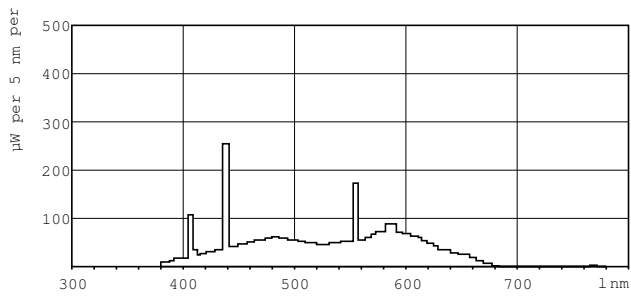

TL-E LIFEMAX

Standard Colours

TL-E 22W/54-765 1CT/20

This circular TL lamp (tube diameter 29 mm) enables omni-directional light distribution. It is suitable for use in a wide range of luminaires for various purposes where color rendering is not important.

Product data

General Information	
Cap-Base	G10Q [G10q]
Life to 50% Failures (Nom)	13000 h
Light Technical	
Color Code	54-765
Luminous Flux (Nom)	1050 lm
Color Designation	Cool Daylight
Lumen Maintenance 10000 h (Nom)	73 %
Lumen Maintenance 2000 h (Nom)	80 %
Lumen Maintenance 5000 h (Nom)	71 %
Correlated Color Temperature (Nom)	6200 K
Luminous Efficacy (rated) (Nom)	48 lm/W
Color Rendering Index (Nom)	72
Operating and Electrical	
Power (Rated) (Nom)	22.0 W
Lamp Current (Nom)	0.400 A
Voltage (Nom)	62 V

TL-E LIFEMAX Standard Colours

Dimensional drawing

Product	D (max)	D (min)	E (min)	E (max)	I (min)	I (max)
TL-E 22W/54-765	30.9 mm	26.2 mm	205.0 mm	213.5 mm	149.1 mm	155.6 mm
1CT/20						

TL-E 22W/54-765

Photometric data