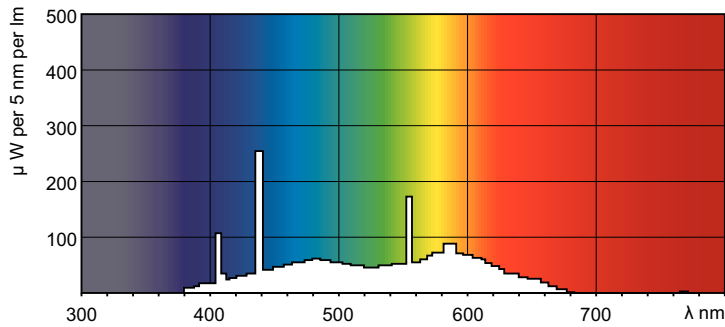

### TL-E 22W/54-765 1CT/20

This circular TL lamp (tube diameter 29 mm) enables omni-directional light distribution. It is suitable for use in a wide range of luminaires for various purposes where color rendering is not important.

#### Product data

General Information	
Cap-Base	G10q
Nominal lifetime	8,000 hour(s)
Life to 50% Failures (Nom)	13,000 hour(s)
Light Technical	
Color Code	54-765
Luminous Flux	1,050 lm
Color Designation	Cool Daylight
Correlated Color Temperature (Nom)	6200 K
Luminous Efficacy (rated) (Nom)	48 lm/W
Color rendering index (CRI)	72
Operating and Electrical	
Power Consumption	22.0 W
Lamp Current (Nom)	0.400 A
Voltage (Nom)	62 V
Voltage (Nom)	62 V
Controls and Dimming	
Dimmable	Yes

Mechanical and Housing	
Bulb Shape	C-T29
Approval and Application	
Mercury (Hg) Content (Nom)	9 mg
Product Data	
Order product name	TL-E 22W/54-765 1CT/20
Full product name	TL-E 22W/54-765 1CT/20
Full product code	871150063390300
Order code	928026205436
Material Nr. (12NC)	928026205436
Numerator - Quantity Per Pack	1
EAN/UPC - Product/Case	8711500633903
Numerator - Packs per outer box	20
EAN/UPC - Case	8711500633910

## Photometric data

Spectral Power Distribution Colour - TL-E 22W/54-765 1CT/20