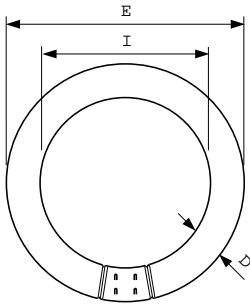

TL-E Circular Standard Colours

TL-E 22W/54-765 1CT/12

This circular TL lamp (tube diameter 29 mm) enables omni-directional light distribution. It is suitable for use in a wide range of luminaires for various purposes where color rendering is not important.

Controls and Dimming	
Dimmable	Yes
Approval and Application	
Energy Efficiency Label (EEL)	B
Mercury (Hg) Content (Nom)	9 mg
Product Data	
Full product code	871150063390315
Order product name	TL-E 22W/54-765 1CT/12
EAN/UPC - Product	8711500633903
Order code	928026205460
Numerator - Quantity Per Pack	1
Numerator - Packs per outer box	12
Material Nr. (12NC)	928026205460
Net Weight (Piece)	71.700 g
ILCOS Code	FSC-22/62/2A-E-G10q-29/210

Dimensional drawing

Product	D (max)	D (min)	E (min)	E (max)	I (min)	I (max)
TL-E 22W/54-765	30.9 mm	26.2 mm	205.0 mm	213.5 mm	149.1 mm	155.6 mm
1CT/12						

TL-E 22W/54-765

Photometric data

Lightcolor /54-765