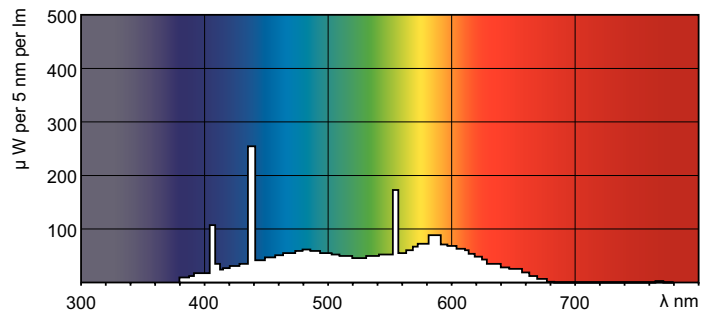

TL-E Circular Standard Colours

TL-E 22W/54-765 1CT/12

This circular TL lamp (tube diameter 29 mm) enables omni-directional light distribution. It is suitable for use in a wide range of luminaires for various purposes where color rendering is not important.

Product data

General Information	
Cap-Base	G10Q [G10q]
Life to 50% Failures (Nom)	13000 h
Light Technical	
Color Code	54-765
Luminous Flux (Nom)	1050 lm
Color Designation	Cool Daylight
Lumen Maintenance 10000 h (Nom)	73 %
Lumen Maintenance 2000 h (Nom)	80 %
Lumen Maintenance 5000 h (Nom)	71 %
Correlated Color Temperature (Nom)	6200 K
Luminous Efficacy (rated) (Nom)	48 lm/W
Color Rendering Index (Nom)	72
Operating and Electrical	
Power (Rated) (Nom)	22.0 W
Lamp Current (Nom)	0.400 A
Voltage (Nom)	62 V

Dimensional drawing

Product	D (max)	D (min)	E (min)	E (max)	I (min)	I (max)
TL-E 22W/54-765	30.9 mm	26.2 mm	205.0 mm	213.5 mm	149.1 mm	155.6 mm
1CT/12						

TL-E 22W/54-765

Photometric data

Lightcolor /54-765