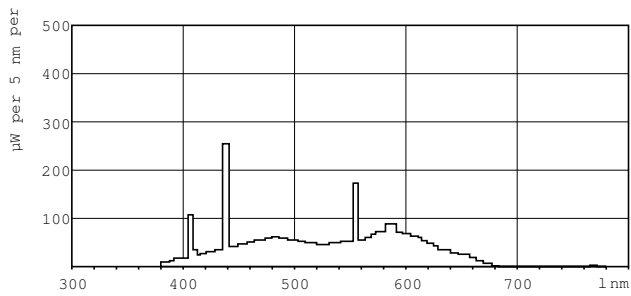

TL-E Circular Standard Colours

TL-E 22W/54-765 1CT/12

This circular TL lamp (tube diameter 29 mm) enables omni-directional light distribution. It is suitable for use in a wide range of luminaires for various purposes where color rendering is not important.

Product data

General Information	
Cap-Base	G10Q [G10q]
Life to 50% Failures (Nom)	13000 h
Light Technical	
Color Code	54-765
Luminous Flux (Nom)	1050 lm
Color Designation	Cool Daylight
Lumen Maintenance 10000 h (Nom)	73 %
Lumen Maintenance 2000 h (Nom)	80 %
Lumen Maintenance 5000 h (Nom)	71 %
Correlated Color Temperature (Nom)	6200 K
Luminous Efficacy (rated) (Nom)	48 lm/W
Color Rendering Index (Nom)	72
Operating and Electrical	
Power (Rated) (Nom)	22.0 W
Lamp Current (Nom)	0.400 A
Voltage (Nom)	62 V

Dimensional drawing

Product	D (max)	D (min)	E (min)	E (max)	I (min)	I (max)
TL-E 22W/54-765	30.9 mm	26.2 mm	205.0 mm	213.5 mm	149.1 mm	155.6 mm
1CT/12						

TL-E 22W/54-765

Photometric data

Lightcolor /54-765