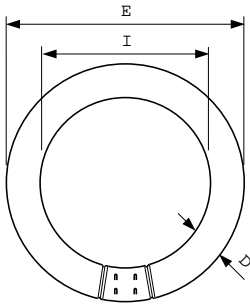

## TL-E 32W/33-640 1CT/12

This circular TL lamp (tube diameter 29 mm) enables omni-directional light distribution. It is suitable for use in a wide range of luminaires for various purposes where color rendering is not important.

### Dimensional drawing

Product	D (max)	D (min)	E (min)	E (max)	I (min)	I (max)
TL-E 32W/ 33-640 1CT/12	30.9 mm	27.1 mm	299.0 mm	303.5 mm	241.0 mm	246.0 mm

TL-E 32W/33-640