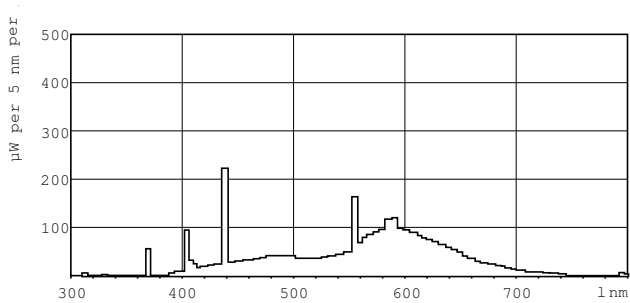

## TL-E 32W/33-640 1CT/12

This circular TL lamp (tube diameter 29 mm) enables omni-directional light distribution. It is suitable for use in a wide range of luminaires for various purposes where color rendering is not important.

### Product data

General Information	
Cap base	G10Q [ G10q]
Life to 50% failures (nom.)	13000 h
Light Technical	
Colour Code	33-640
Lamp Luminous Flux 25°C EL (Nom)	2050 lm
Colour Designation	Cool White (CW)
Lumen maintenance 10,000 hours (nom.)	73 %
Lumen maintenance 2,000 hours (nom.)	83 %
Lumen maintenance 5,000 hours (nom.)	74 %
Colour Temperature, horizontal (Nom)	4100 K
Lamp Luminous Efficacy EM (Nom)	64 lm/W
Colour Rendering Index, horiz (Nom)	63
Operating and Electrical	
Power (Rated) (Nom)	32.0 W
Lamp current (nom.)	0.450 A
Voltage (Nom)	81 V

### Photometric data

Lightcolour /33-640

Lightcolour /33-640