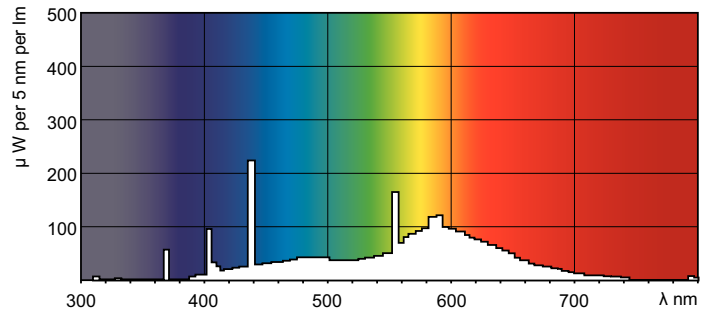

### Product data

General Information	
Cap base	G10Q [ G10q]
Life to 50% failures (nom.)	13000 h
Light Technical	
Colour Code	33-640
Lamp Luminous Flux 25°C EL (Nom)	2050 lm
Colour Designation	Cool White (CW)
Lumen maintenance 10,000 hours (nom.)	73 %
Lumen maintenance 2,000 hours (nom.)	83 %
Lumen maintenance 5,000 hours (nom.)	74 %
Colour Temperature, horizontal (Nom)	4100 K
Lamp Luminous Efficacy EM (Nom)	64 lm/W
Colour Rendering Index, horiz (Nom)	63
Operating and Electrical	
Power (Rated) (Nom)	32.0 W
Lamp current (nom.)	0.450 A
Voltage (Nom)	81 V

### Photometric data

Lightcolour /33-640

Lightcolour /33-640