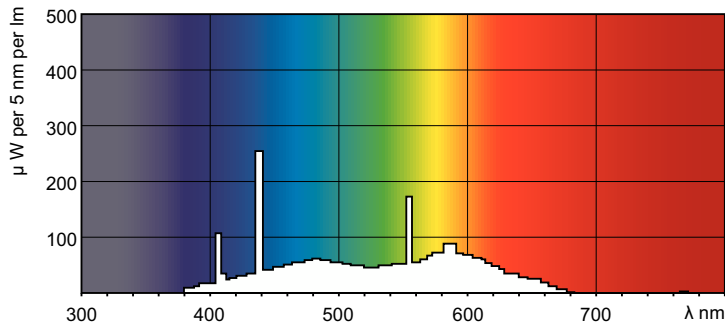

TL-E LIFEMAX

Standard Colours

TL-E 32W/54-765 1CT/20

This circular TL lamp (tube diameter 29 mm) enables omni-directional light distribution. It is suitable for use in a wide range of luminaires for various purposes where color rendering is not important.

Product data

General Information	
Cap-Base	G10q
Nominal lifetime	8,000 hour(s)
Life to 50% Failures (Nom)	13,000 hour(s)
Light Technical	
Color Code	54-765
Luminous Flux	1,750 lm
Color Designation	Cool Daylight
Correlated Color Temperature (Nom)	6200 K
Luminous Efficacy (rated) (Nom)	57 lm/W
Color rendering index (CRI)	72
Operating and Electrical	
Power Consumption	32.0 W
Lamp Current (Nom)	0.450 A
Voltage (Nom)	81 V
Voltage (Nom)	81 V
Controls and Dimming	
Dimmable	Yes

Mechanical and Housing	
Bulb Shape	C-T29
Approval and Application	
Mercury (Hg) Content (Nom)	9 mg
Product Data	
Order product name	TL-E 32W/54-765 1CT/20
Full product name	TL-E 32W/54-765 1CT/20
Full product code	871150063387301
Order code	928026305436
Material Nr. (12NC)	928026305436
Numerator - Quantity Per Pack	1
EAN/UPC - Product/Case	8711500633873
Numerator - Packs per outer box	20
EAN/UPC - Case	8711500633880

TL-E LIFEMAX Standard Colours

Dimensional drawing

Product	D (max)	D (min)	E (min)	E (max)	I (min)	I (max)
TL-E 32W/54-765	30.9 mm	27.1 mm	299.0 mm	303.5 mm	241.0 mm	246.0 mm
1CT/20						

Photometric data