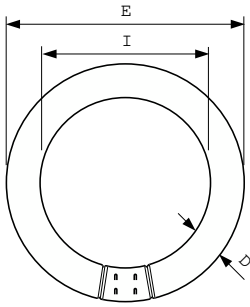

TL-E LIFEMAX

Standard Colours

TL-E 32W/54-765 1CT/20

This circular TL lamp (tube diameter 29 mm) enables omni-directional light distribution. It is suitable for use in a wide range of luminaires for various purposes where color rendering is not important.

Product data

General Information	
Cap-Base	G10q
Nominal lifetime	8,000 hour(s)
Life to 50% Failures (Nom)	13,000 hour(s)
Light Technical	
Color Code	54-765
Luminous Flux	1,750 lm
Color Designation	Cool Daylight
Correlated Color Temperature (Nom)	6200 K
Luminous Efficacy (rated) (Nom)	57 lm/W
Color rendering index (CRI)	72
Operating and Electrical	
Power Consumption	32.0 W
Lamp Current (Nom)	0.450 A
Voltage (Nom)	81 V
Voltage (Nom)	81 V
Controls and Dimming	
Dimmable	Yes

Mechanical and Housing	
Bulb Shape	C-T29
Approval and Application	
Mercury (Hg) Content (Nom)	9 mg
Product Data	
Order product name	TL-E 32W/54-765 1CT/20
Full product name	TL-E 32W/54-765 1CT/20
Full product code	871150063387301
Order code	928026305436
Material Nr. (12NC)	928026305436
Numerator - Quantity Per Pack	1
EAN/UPC - Product/Case	8711500633873
Numerator - Packs per outer box	20
EAN/UPC - Case	8711500633880

TL-E LIFEMAX Standard Colours

Dimensional drawing

Product	D (max)	D (min)	E (min)	E (max)	I (min)	I (max)
TL-E 32W/54-765	30.9 mm	27.1 mm	299.0 mm	303.5 mm	241.0 mm	246.0 mm
1CT/20						

Photometric data