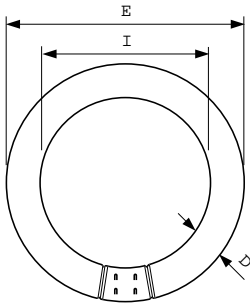

TL-E LIFEMAX Standard Colours

TL-E 32W/54-765 1CT/20

This circular TL lamp (tube diameter 29 mm) enables omni-directional light distribution. It is suitable for use in a wide range of luminaires for various purposes where color rendering is not important.

Product data

General Information	
Cap base	G10Q [G10q]
Life to 50% failures (nom.)	13000 h
Light Technical	
Colour Code	54-765
Lamp Luminous Flux 25°C EL (Nom)	1750 lm
Colour Designation	Cool Daylight
Lumen maintenance 10,000 hours (nom.)	73 %
Lumen maintenance 2,000 hours (nom.)	83 %
Lumen maintenance 5,000 hours (nom.)	74 %
Colour Temperature, horizontal (Nom)	6200 K
Lamp Luminous Efficacy EM (Nom)	57 lm/W
Colour Rendering Index, horitz (Nom)	72
Operating and Electrical	
Power (Rated) (Nom)	32.0 W
Lamp current (nom.)	0.450 A
Voltage (Nom)	81 V

Controls and Dimming	
Dimmable	yes
Approval and Application	
Energy efficiency label (EEL)	B
Mercury (Hg) content (nom.)	9 mg
Product Data	
Full product code	871150063387301
Order product name	TL-E 32W/54-765 1CT/20
EAN/UPC – product	8711500633873
Order code	928026305436
Numerator – quantity per pack	1
Numerator – packs per outer box	20
Material no. (12NC)	928026305436
Net weight (piece)	0.180 kg
ILCOS Code	FSC-32/62/2A-E-G10q-29/299

TL-E LIFEMAX Standard Colours

Dimensional drawing

Product	D (max)	D (min)	E (min)	E (max)	I (min)	I (max)
TL-E 32W/54-765	30.9 mm	27.1 mm	299.0 mm	303.5 mm	241.0 mm	246.0 mm
1CT/20						

TL-E 32W/54-765

Photometric data